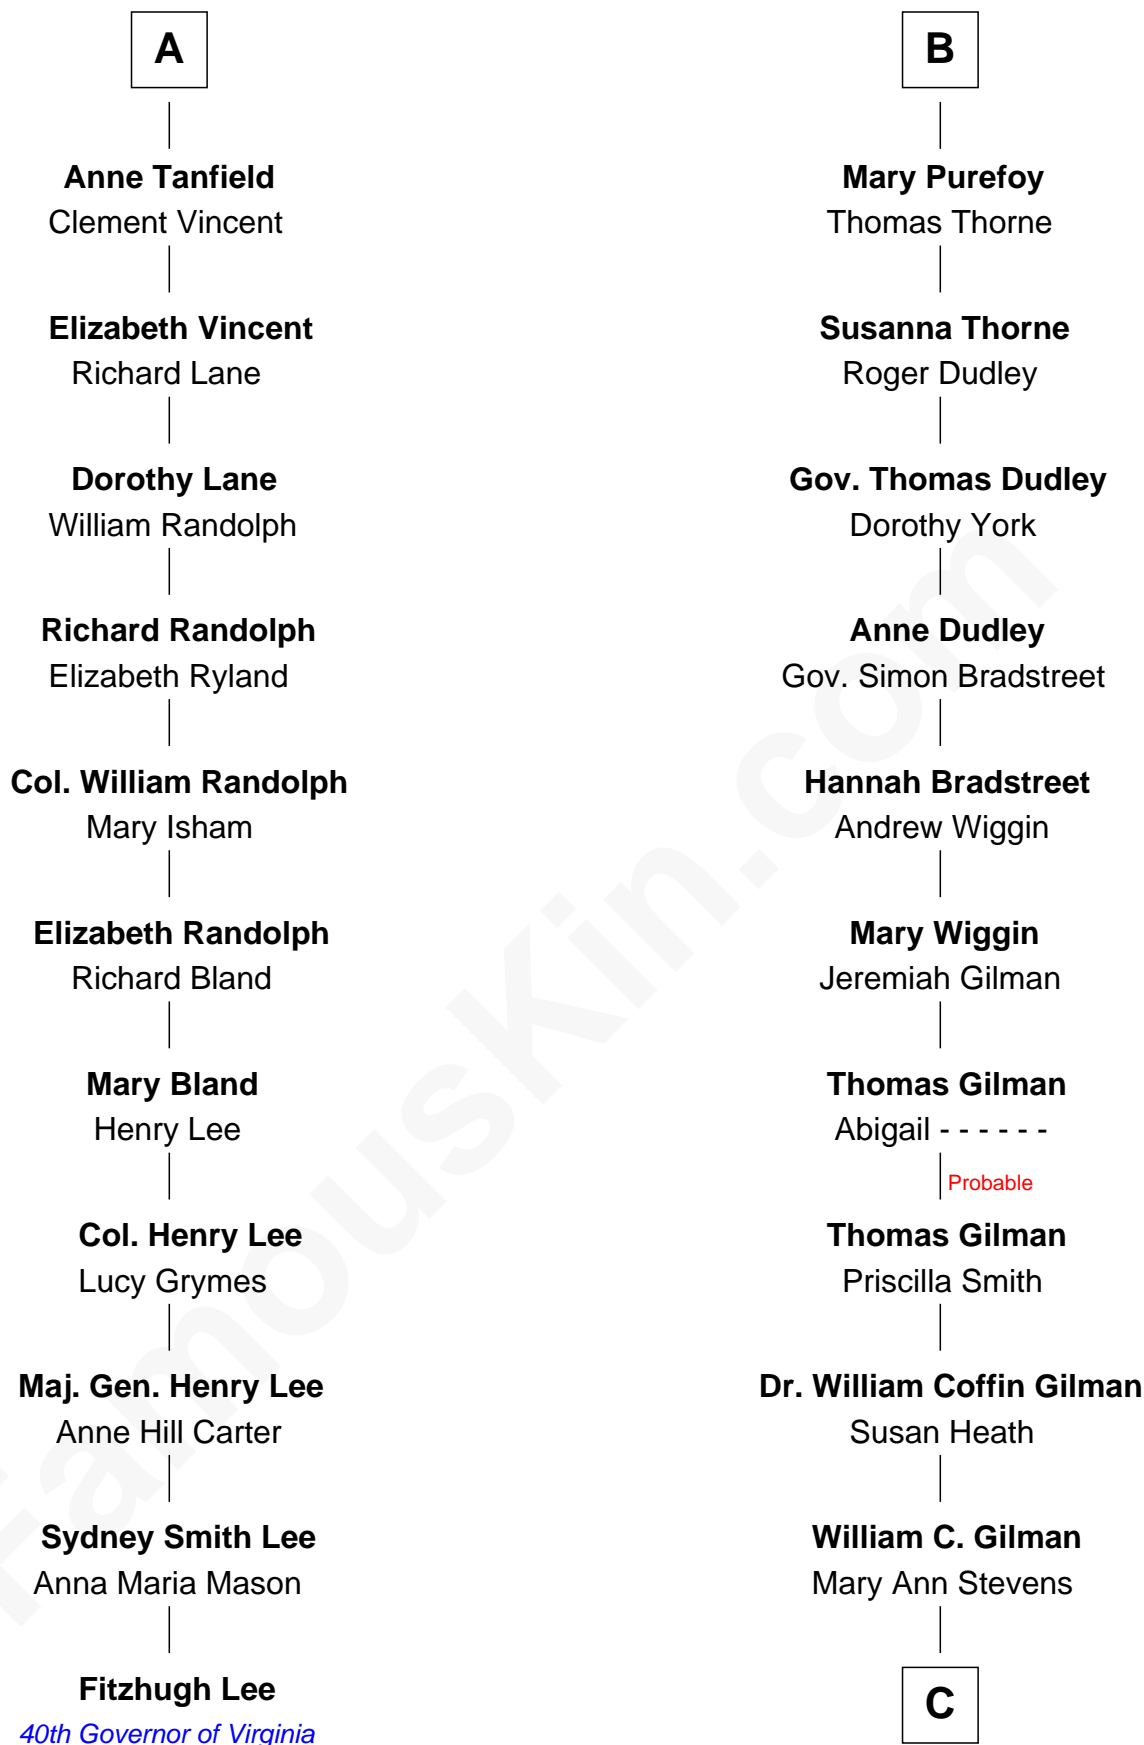

FamousKin.com

Relationship Chart of

Fitzhugh Lee

40th Governor of Virginia

17th cousin 3 times removed of

George Hamilton

TV and Movie Actor

Sir John Howard

Alice de Bois

Sir Robert Howard

Margaret de Scales

Sir John Howard

Alice Tendring

Sir Robert Howard

Margaret Mowbray

Katherine Howard

Isabel Brome

John Denton

Alice Denton

Nicholas Purefoy

Edward Purefoy

Anne Fettiplace

B

C

George C. Gilman
Elizabeth Melissa Lane

Lillian C. Gilman
Harry Fuller Hamilton

George William Hamilton
Anne Lucille Stevens

George Hamilton
TV and Movie Actor