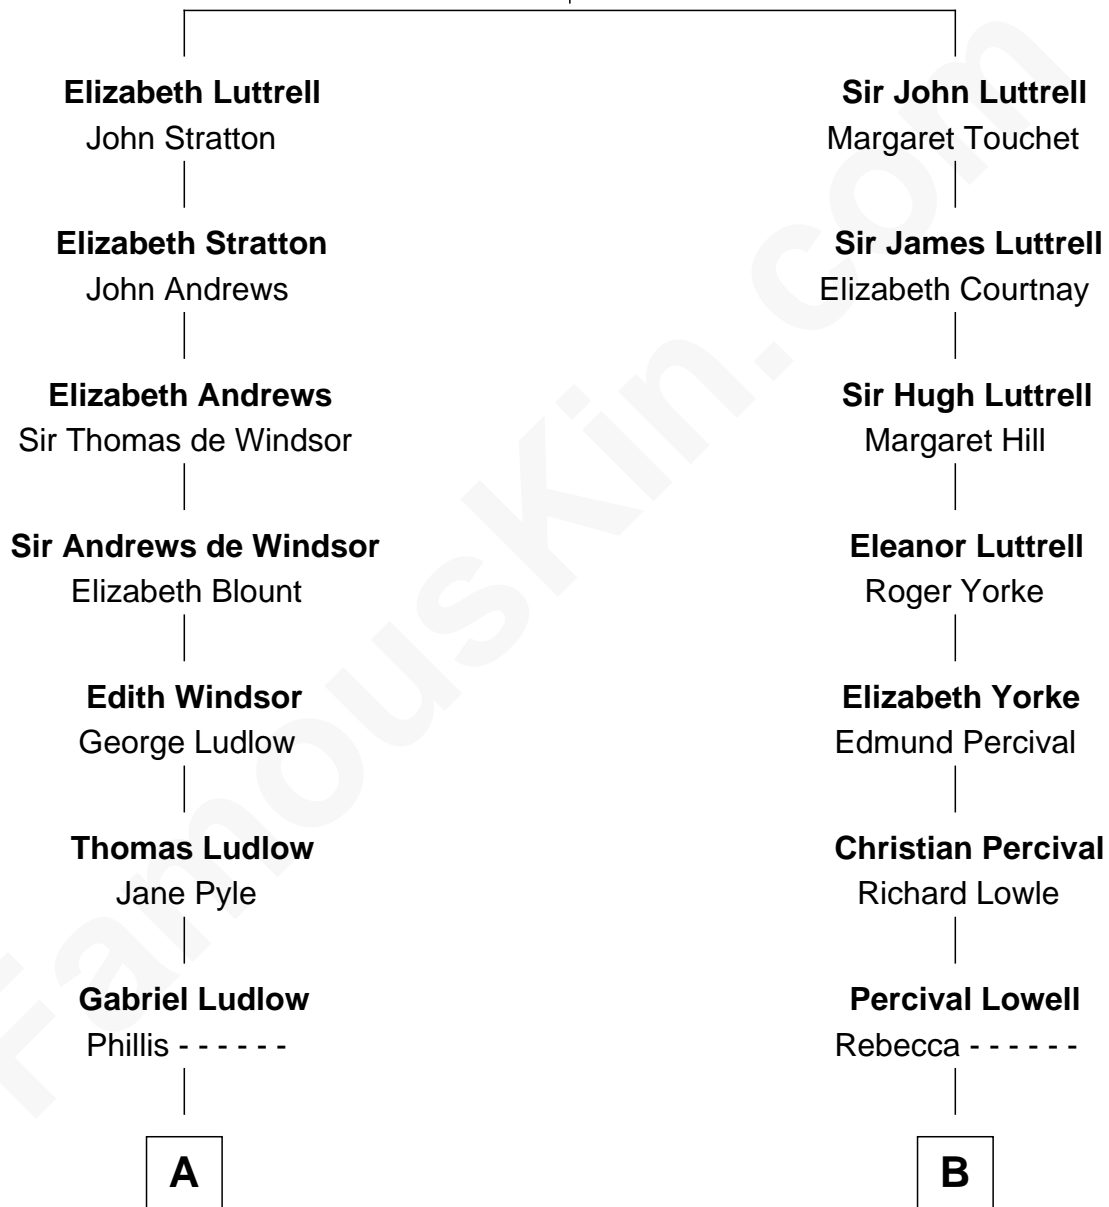

FamousKin.com Relationship Chart of

Fitzhugh Lee

40th Governor of Virginia

13th cousin of

Herman Melville

Author of Moby Dick

Sir Hugh Luttrell
Catherine de Beaumont

A

Sarah Ludlow
Col. John Carter

Col. Robert Carter
Judith Armistead

John Carter
Elizabeth Hill

Charles Carter
Anne Butler Moore

Anne Hill Carter
Maj. Gen. Henry Lee

Sydney Smith Lee
Anna Maria Mason

Fitzhugh Lee
40th Governor of Virginia