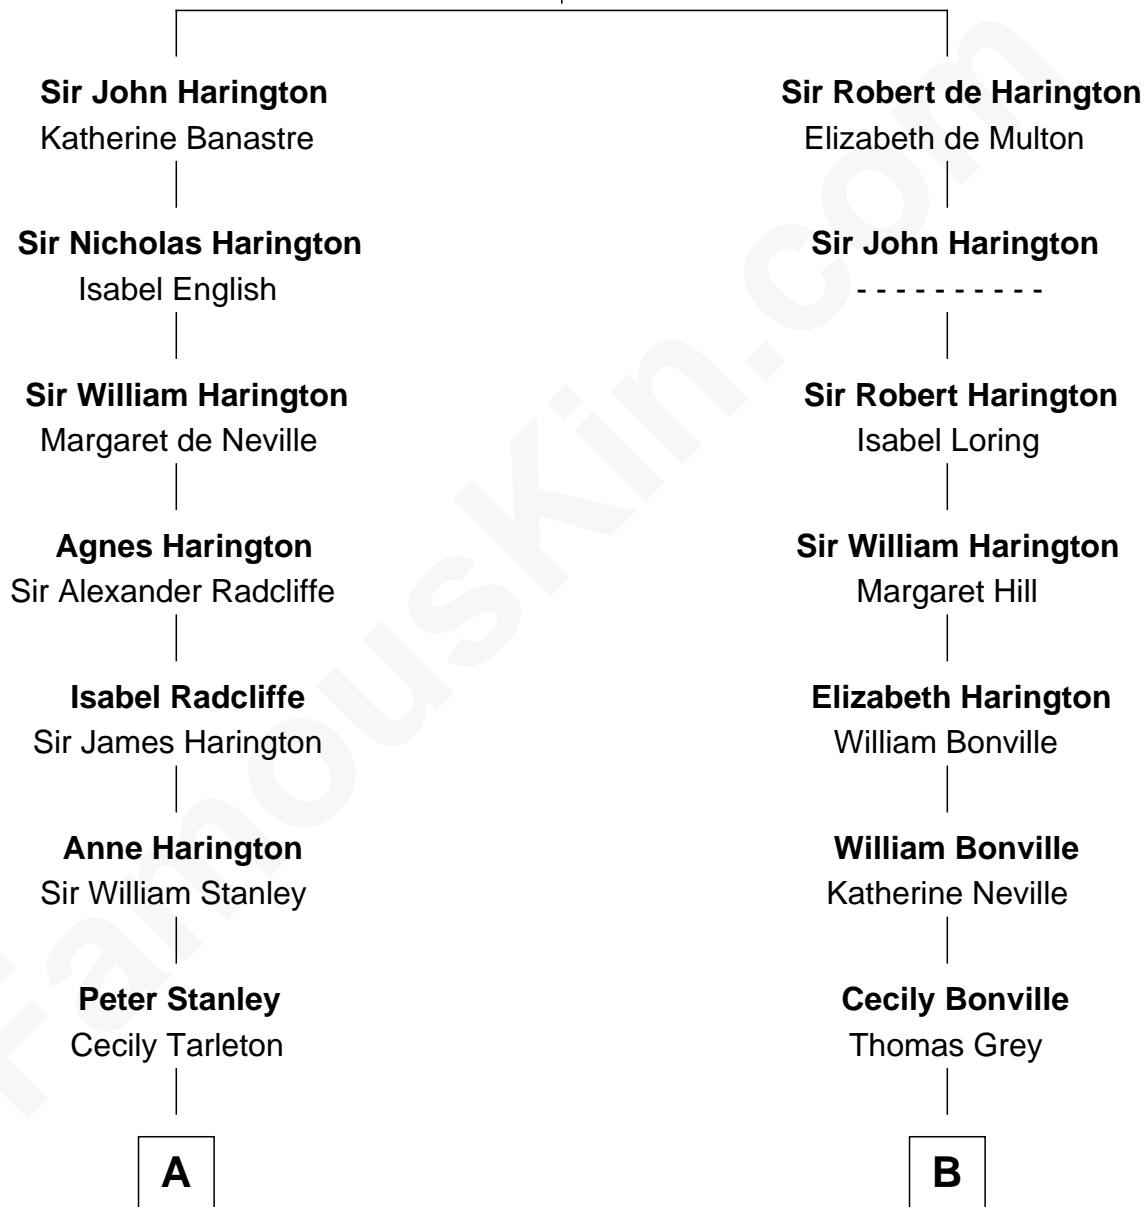

## Relationship Chart of

### Fitzhugh Lee

40th Governor of Virginia

15th cousin 5 times removed of

**Dick Clark**

Radio and TV Host

**Sir John de Harington**

Joan - - - - -

**C**

**George Barnard**  
Jane Sophia Fuller

**Charles Fuller Barnard**  
Anna May Aldridge

**Julia Fuller Barnard**  
Richard Augustus Clark

**Dick Clark**  
*Radio and TV Host*