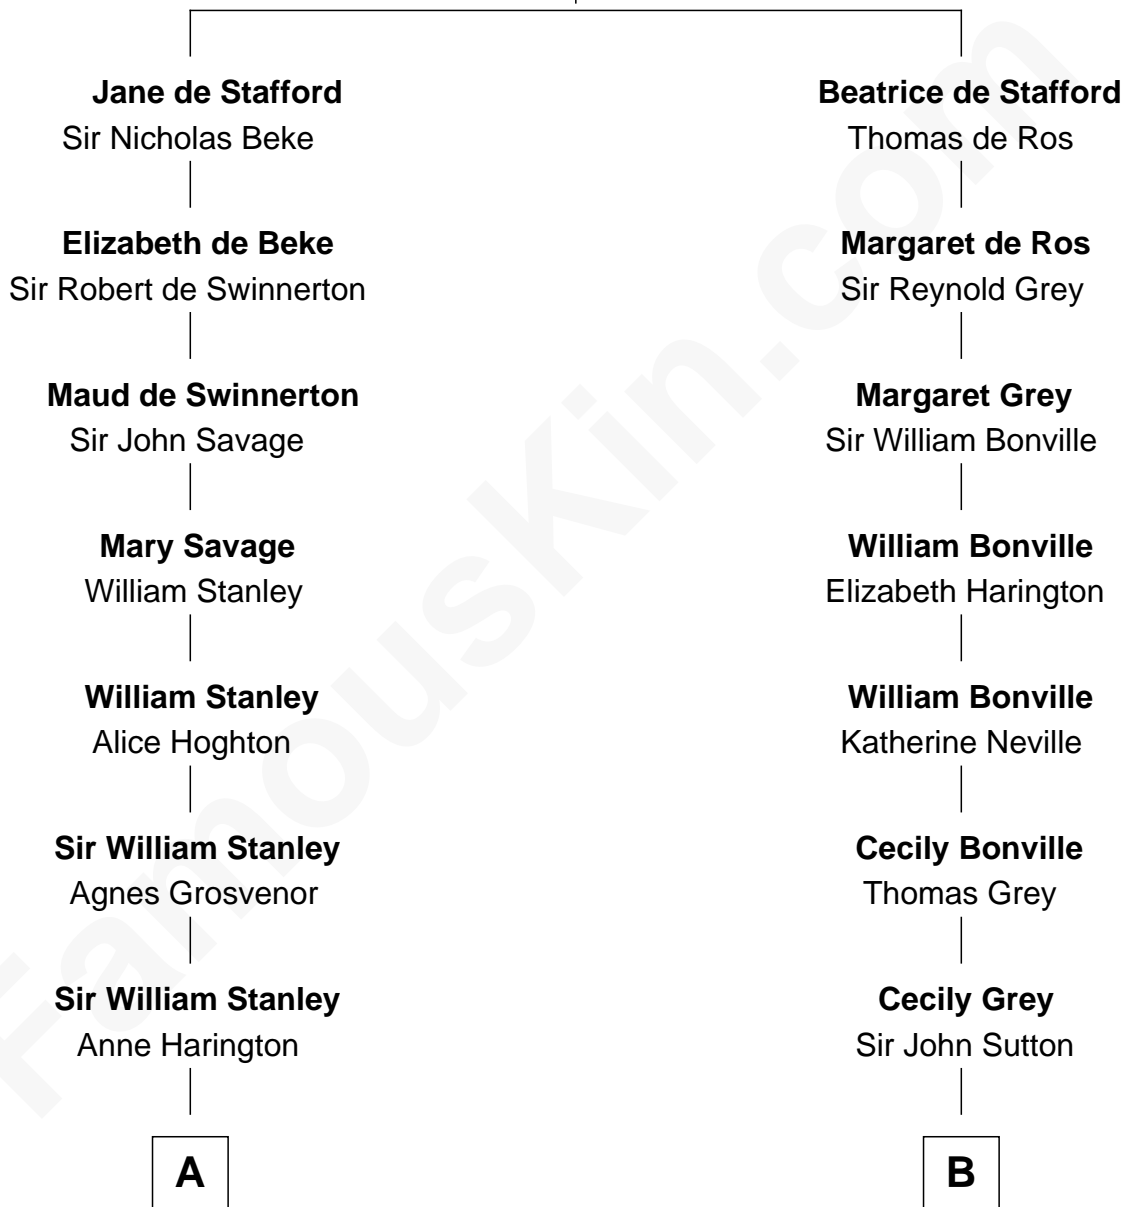

FamousKin.com

Relationship Chart of

Fitzhugh Lee

40th Governor of Virginia

16th cousin 3 times removed of

Dick Clark

Radio and TV Host

Ralph de Stafford

with wife
Katherine de Hastang

with wife
Margaret de Audley

C

Charles Fuller Barnard

Anna May Aldridge

Julia Fuller Barnard

Richard Augustus Clark

Dick Clark