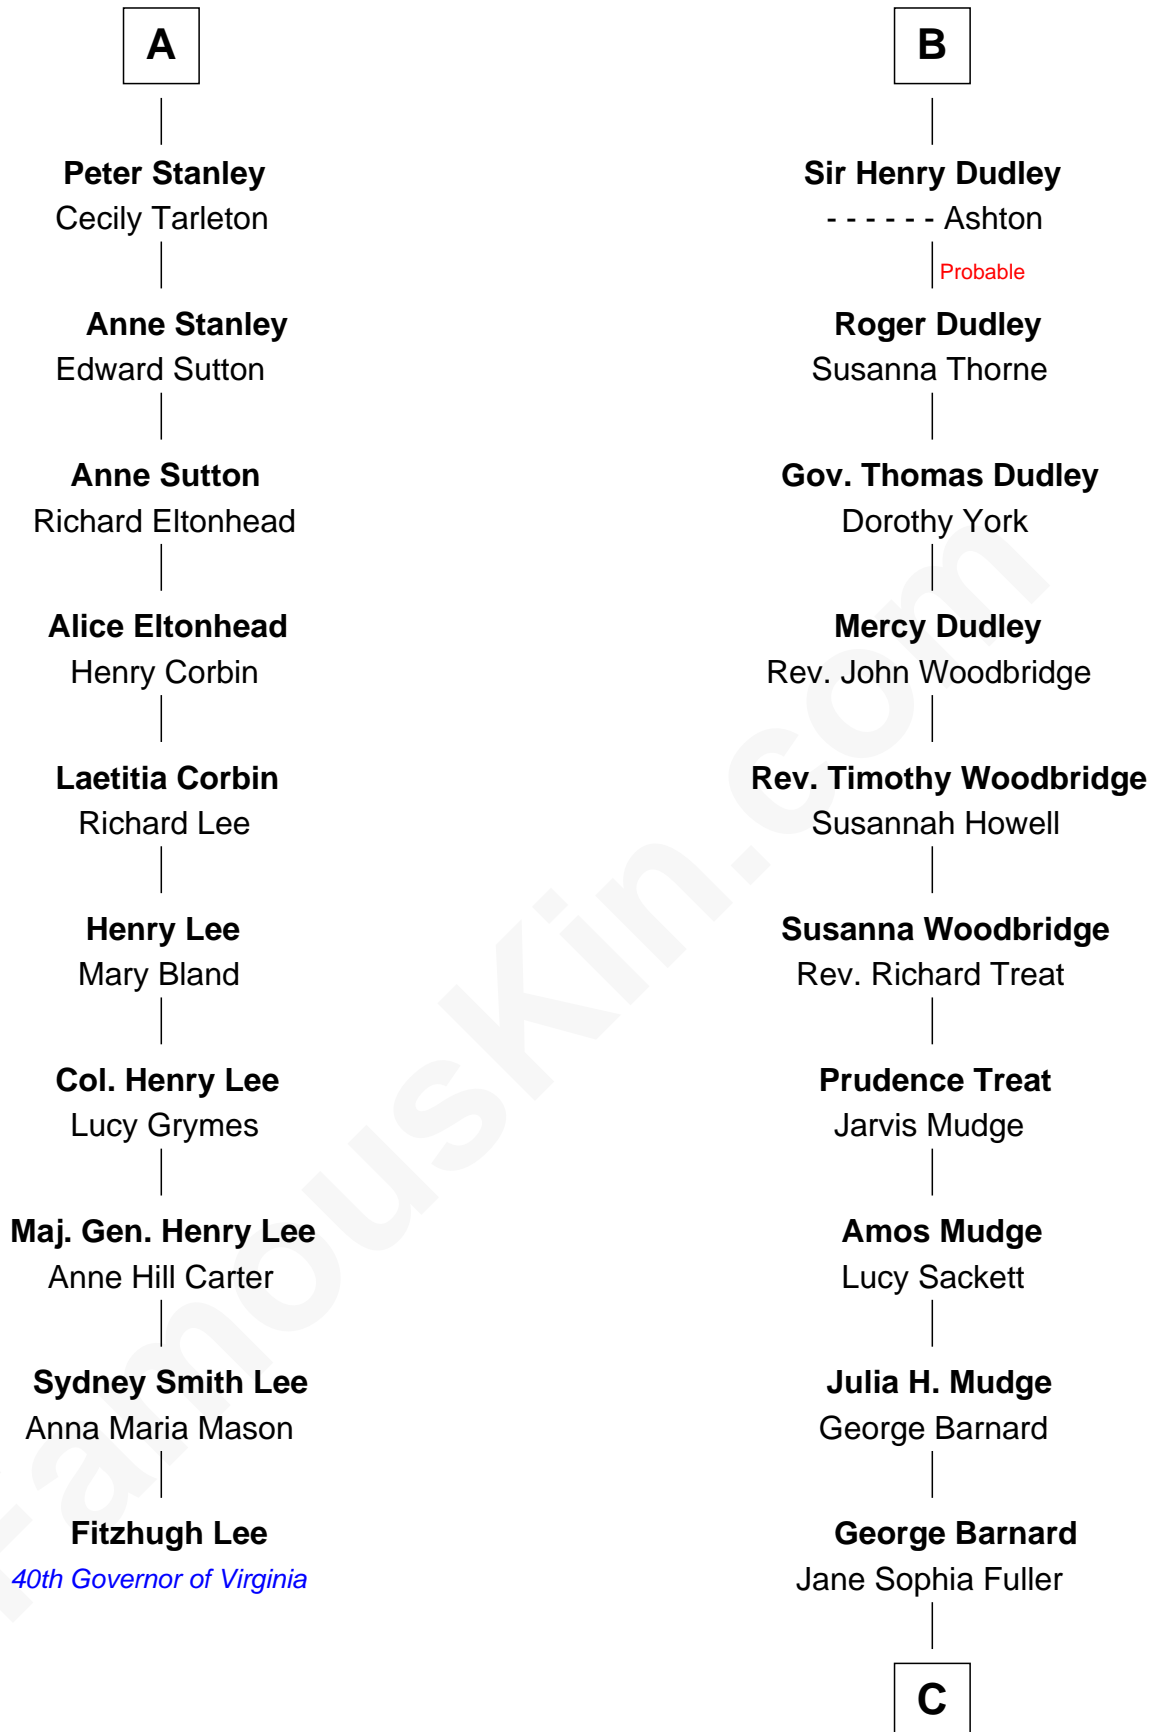

FamousKin.com

Relationship Chart of

Fitzhugh Lee

40th Governor of Virginia

16th cousin 3 times removed of

Dick Clark

Radio and TV Host

Ralph de Stafford

with wife
Katherine de Hastang

with wife
Margaret de Audley

C

Charles Fuller Barnard

Anna May Aldridge

Julia Fuller Barnard

Richard Augustus Clark

Dick Clark