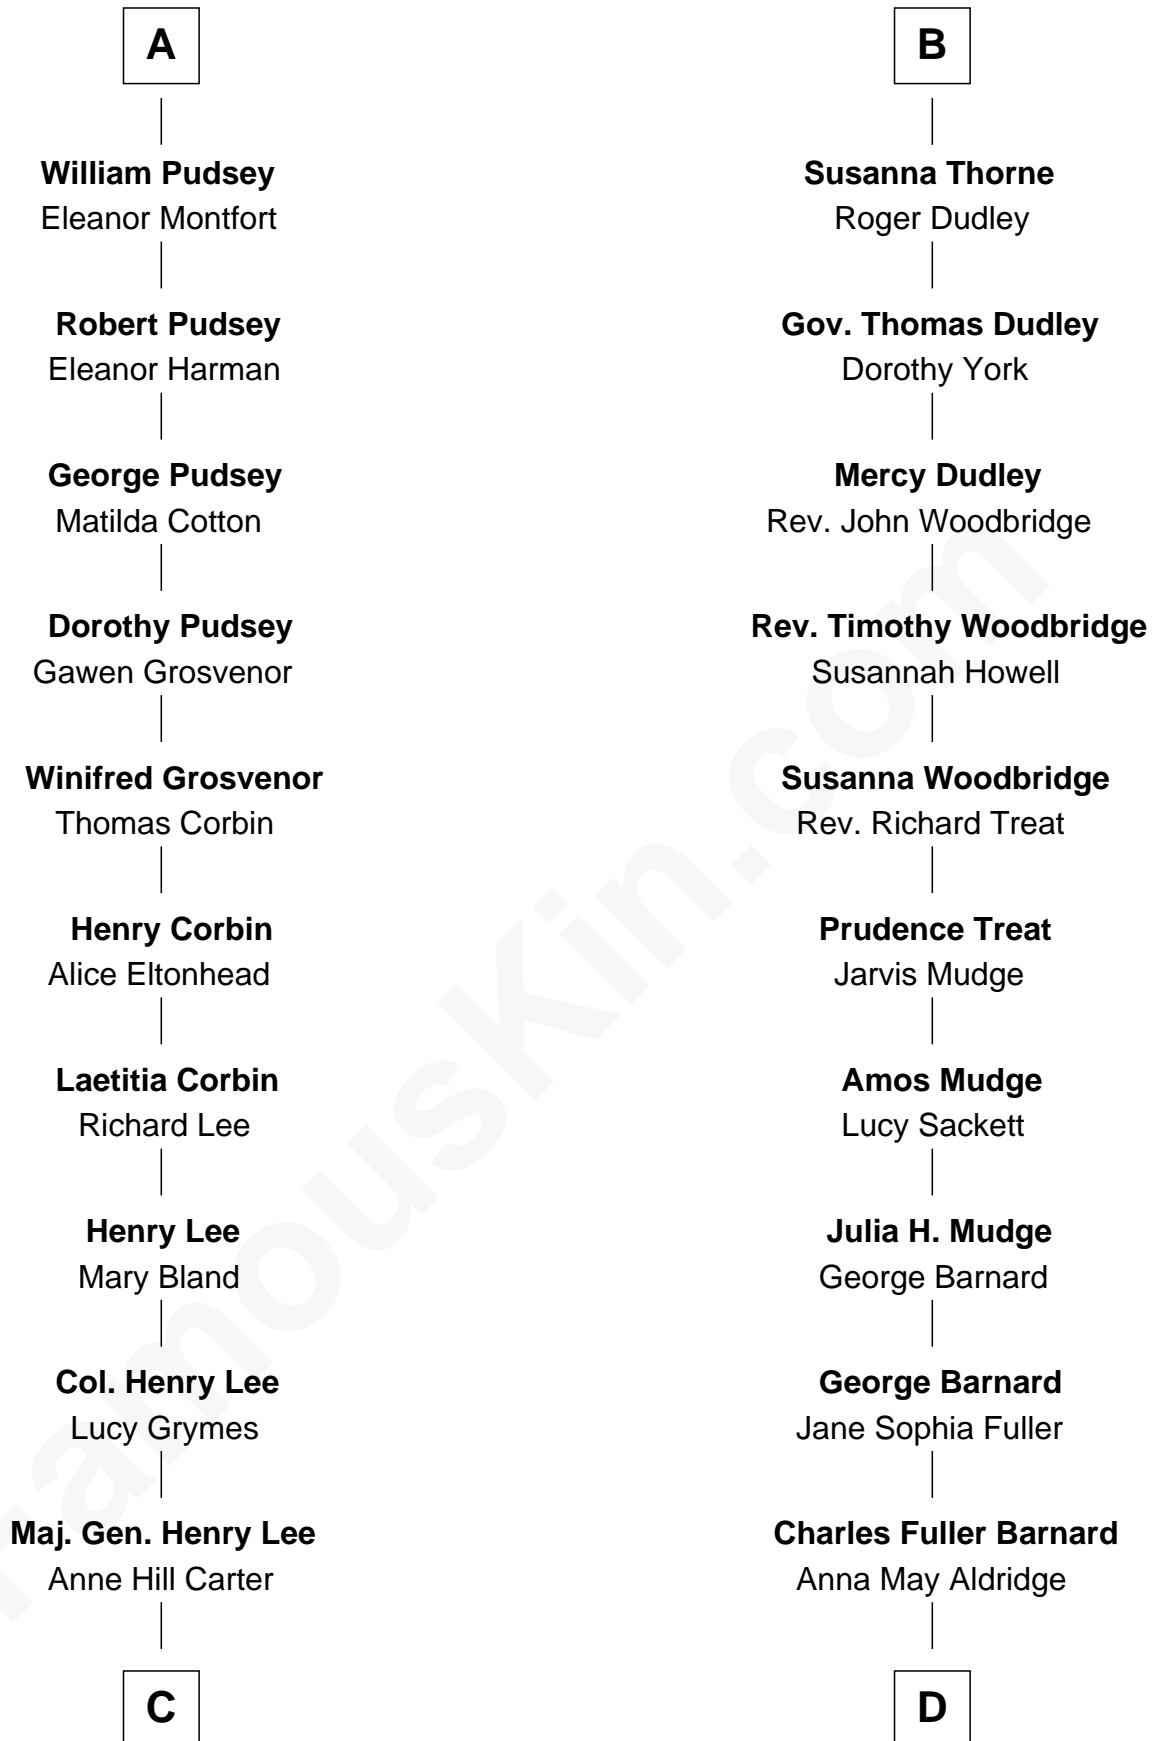

FamousKin.com Relationship Chart of

Fitzhugh Lee

40th Governor of Virginia

18th cousin of

Dick Clark

Radio and TV Host

Sir John Grey

Avice Marmion

Sir Robert Grey
Lora de St. Quintin

Elizabeth Grey
Henry FitzHugh

Eleanor Fitzhugh
Sir Thomas Tunstall

Margaret Tunstall
Sir Ralph Pudsey

Sir John Pudsey
Grace Hamerton

Henry Pudsey
Margaret Conyers

Rowland Pudsey
Edith Hare

A

Maud Grey

Sir Thomas Harcourt

Sir Thomas Harcourt
Jane Fraunceys

Sir Richard Harcourt
Edith St. Clair

Alice Harcourt
William Bessiles

Elizabeth Bessiles
Richard Fettiplace

Anne Fettiplace
Edward Purefoy

Mary Purefoy
Thomas Thorne

B

C

Sydney Smith Lee
Anna Maria Mason

Fitzhugh Lee
40th Governor of Virginia

D

Julia Fuller Barnard
Richard Augustus Clark

Dick Clark
Radio and TV Host