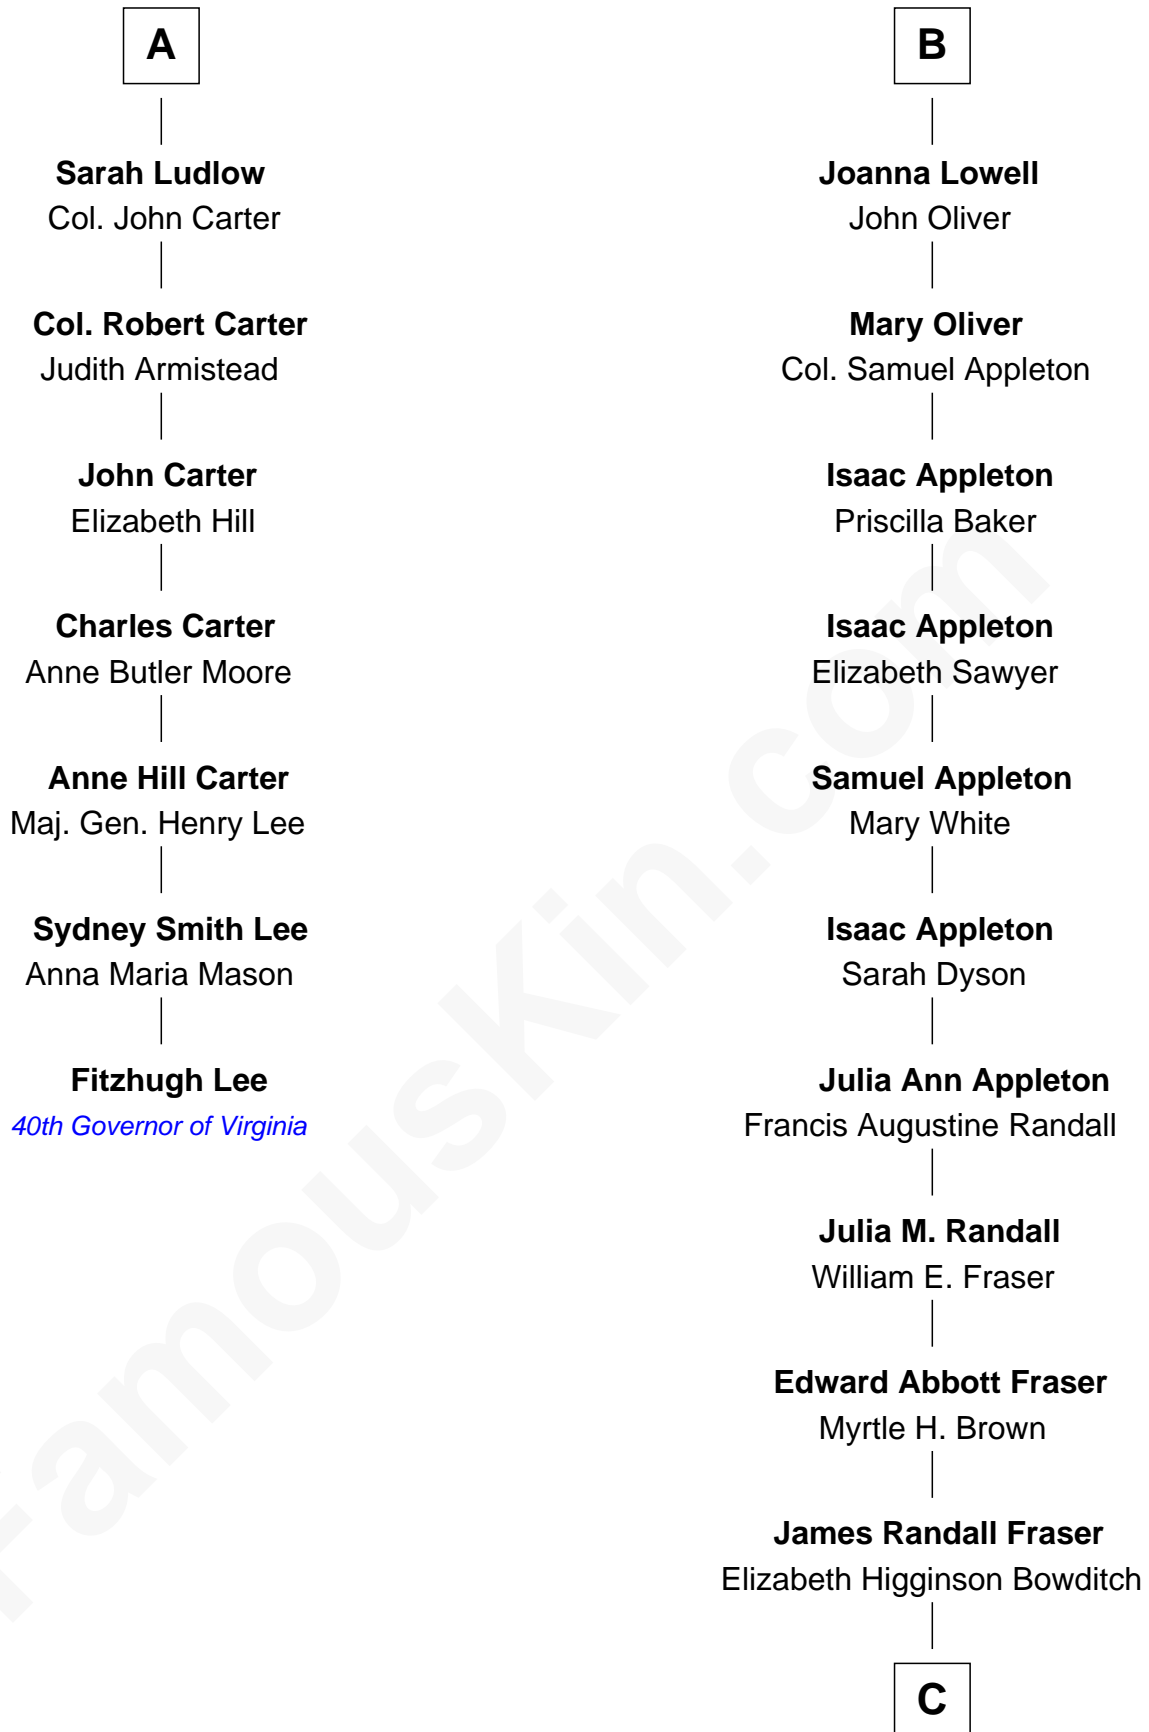

## Relationship Chart of

### Fitzhugh Lee

40th Governor of Virginia

13th cousin 5 times removed of

**James Spader**

TV and Movie Actor

**Sir Hugh Luttrell**  
Catherine de Beaumont

**C**

**Jean Fraser**