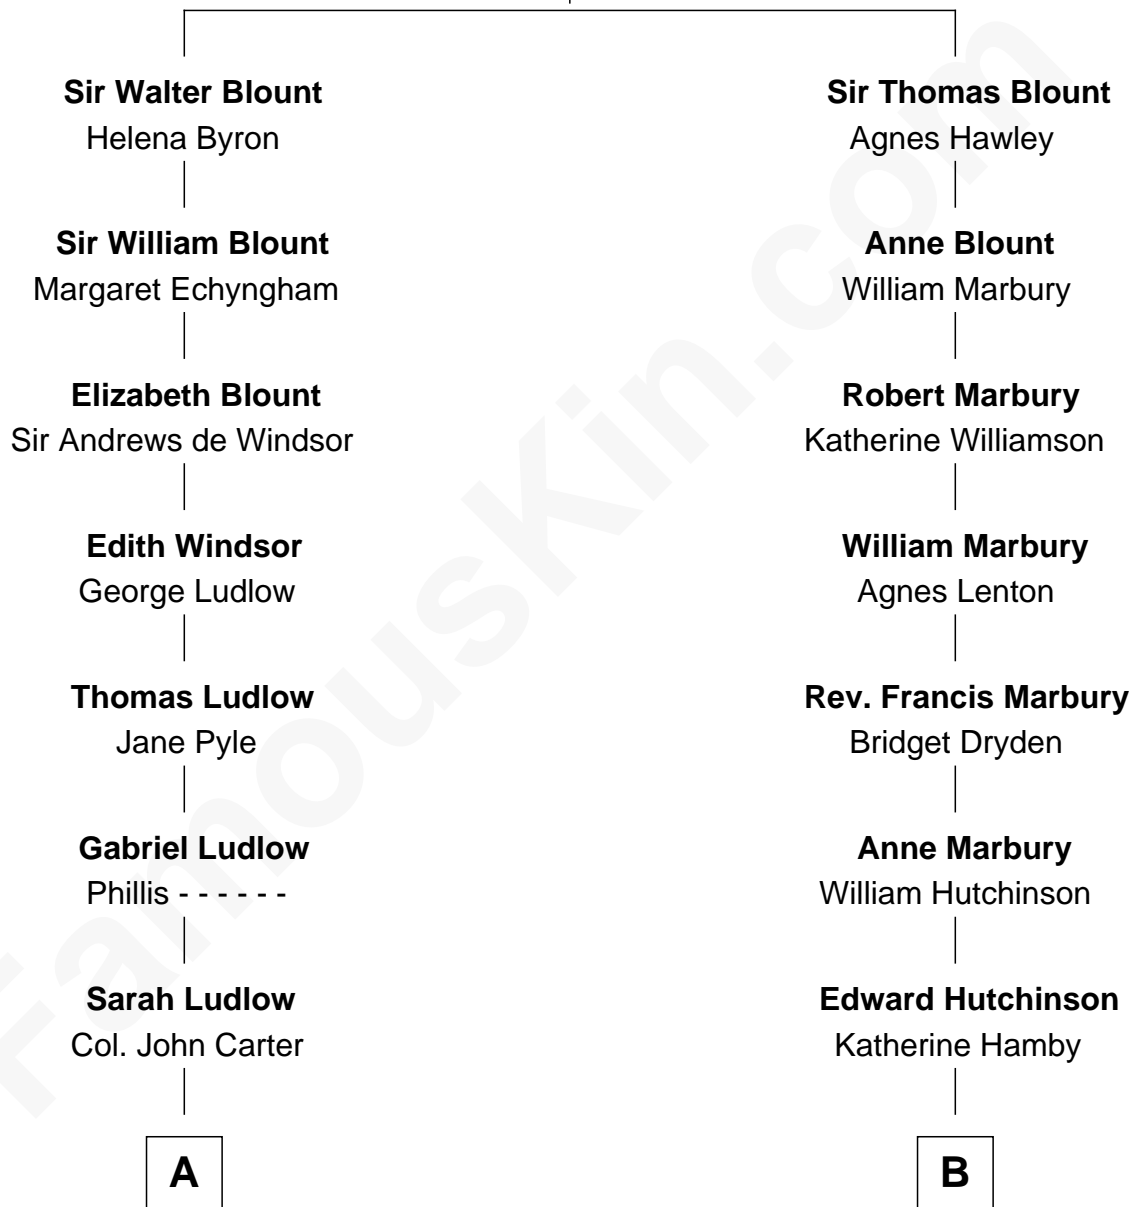

## Relationship Chart of

### Fitzhugh Lee

40th Governor of Virginia

12th cousin 6 times removed of

**Elisabeth Shue**

TV and Movie Actress

**Sir Thomas Blount**  
Margaret de Gresley

**C**

**Anne Brewster Wells**

James William Shue

**Elisabeth Shue**

*TV and Movie Actress*

FamousKin.com