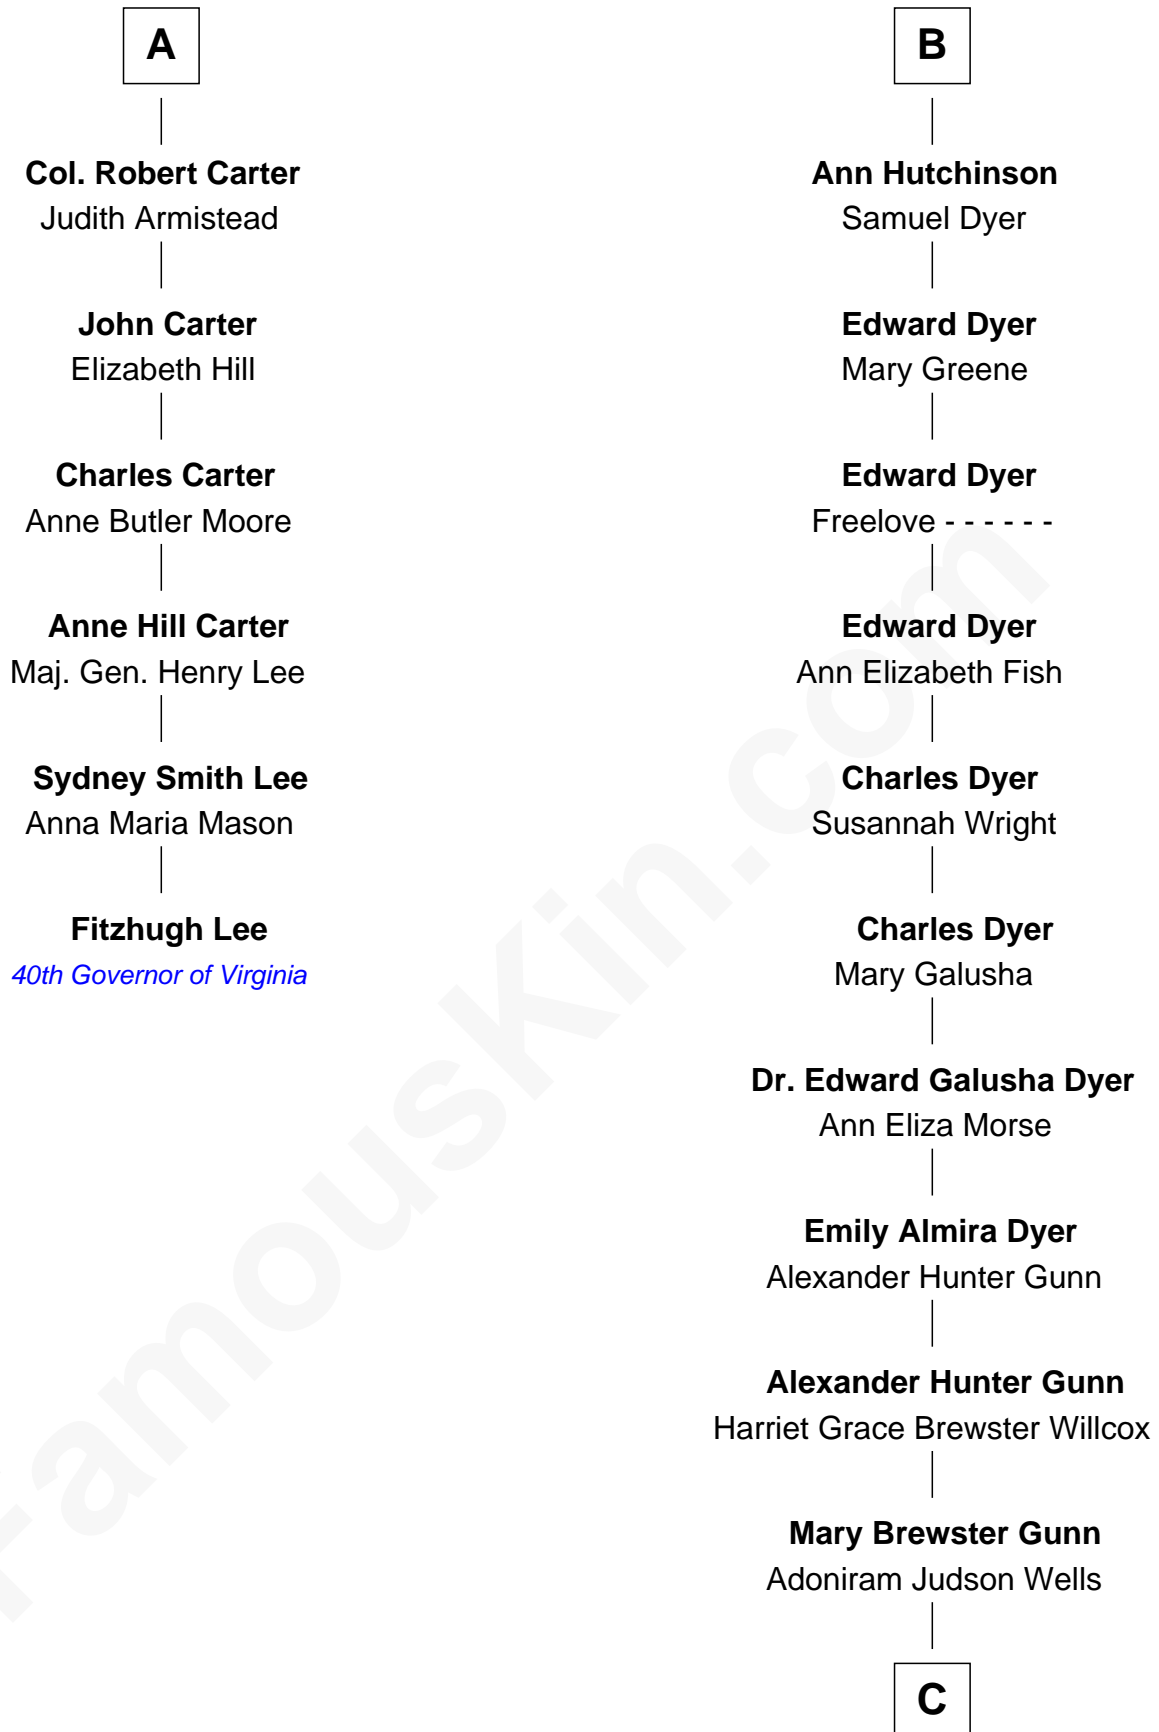

## Relationship Chart of

### Fitzhugh Lee

40th Governor of Virginia

12th cousin 6 times removed of

**Elisabeth Shue**

TV and Movie Actress

**Sir Thomas Blount**  
Margaret de Gresley

**C**

**Anne Brewster Wells**

James William Shue

**Elisabeth Shue**

*TV and Movie Actress*

FamousKin.com