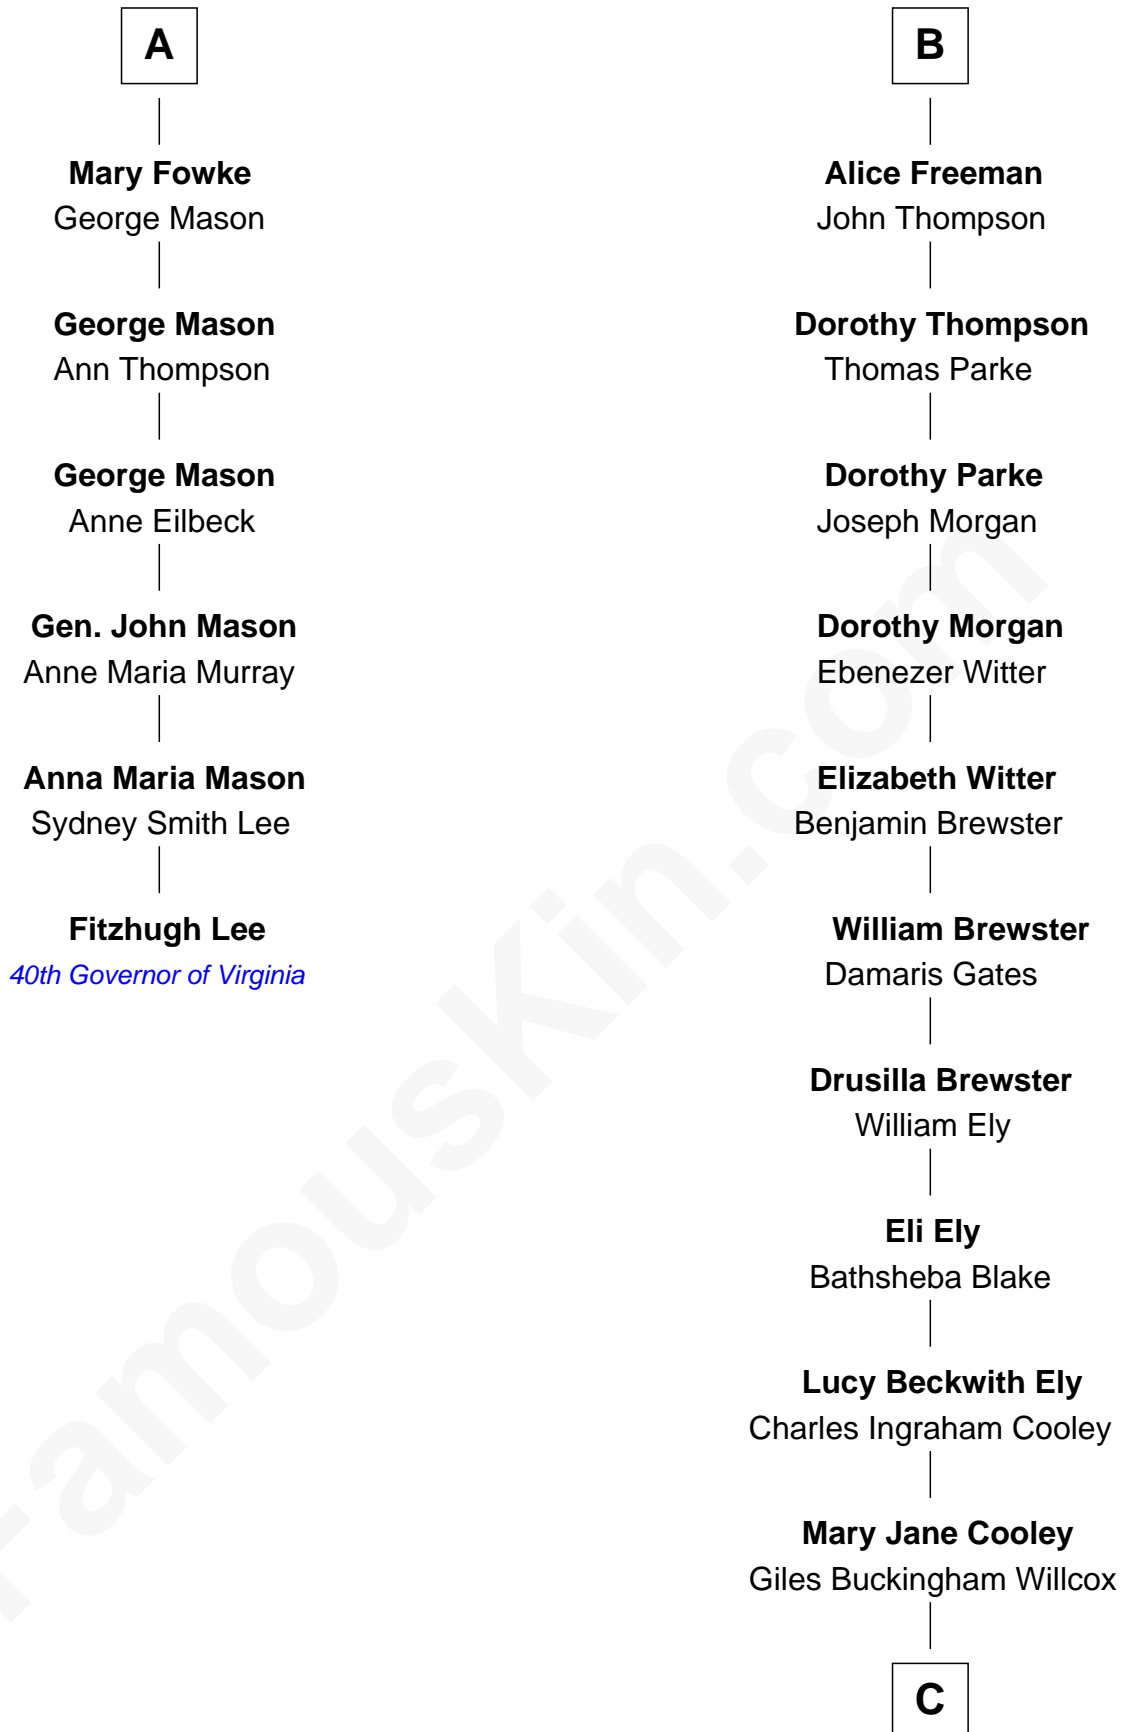

### Fitzhugh Lee

40th Governor of Virginia

12th cousin 8 times removed of

**Elisabeth Shue**

TV and Movie Actress

**Sir John Throckmorton**

Eleanor Spinney

**Sir Thomas Throckmorton**

John Fowke

**Roger Fowke**

Mary Bayley

**Col. Gerard Fowke**

Anne Thorowgood

**A**

**Agnes Throckmorton**

Thomas Winslow

**Agnes Winslow**

John Giffard

**Thomas Giffard**

Joan Langston

**Amy Giffard**

Richard Samwell

**Susanna Samwell**

Peter Edwards

**Edward Edwards**

Ursula Coles

**Margaret Edwards**

Henry Freeman

**B**

C

**Harriet Grace Brewster Willcox**

Alexander Hunter Gunn