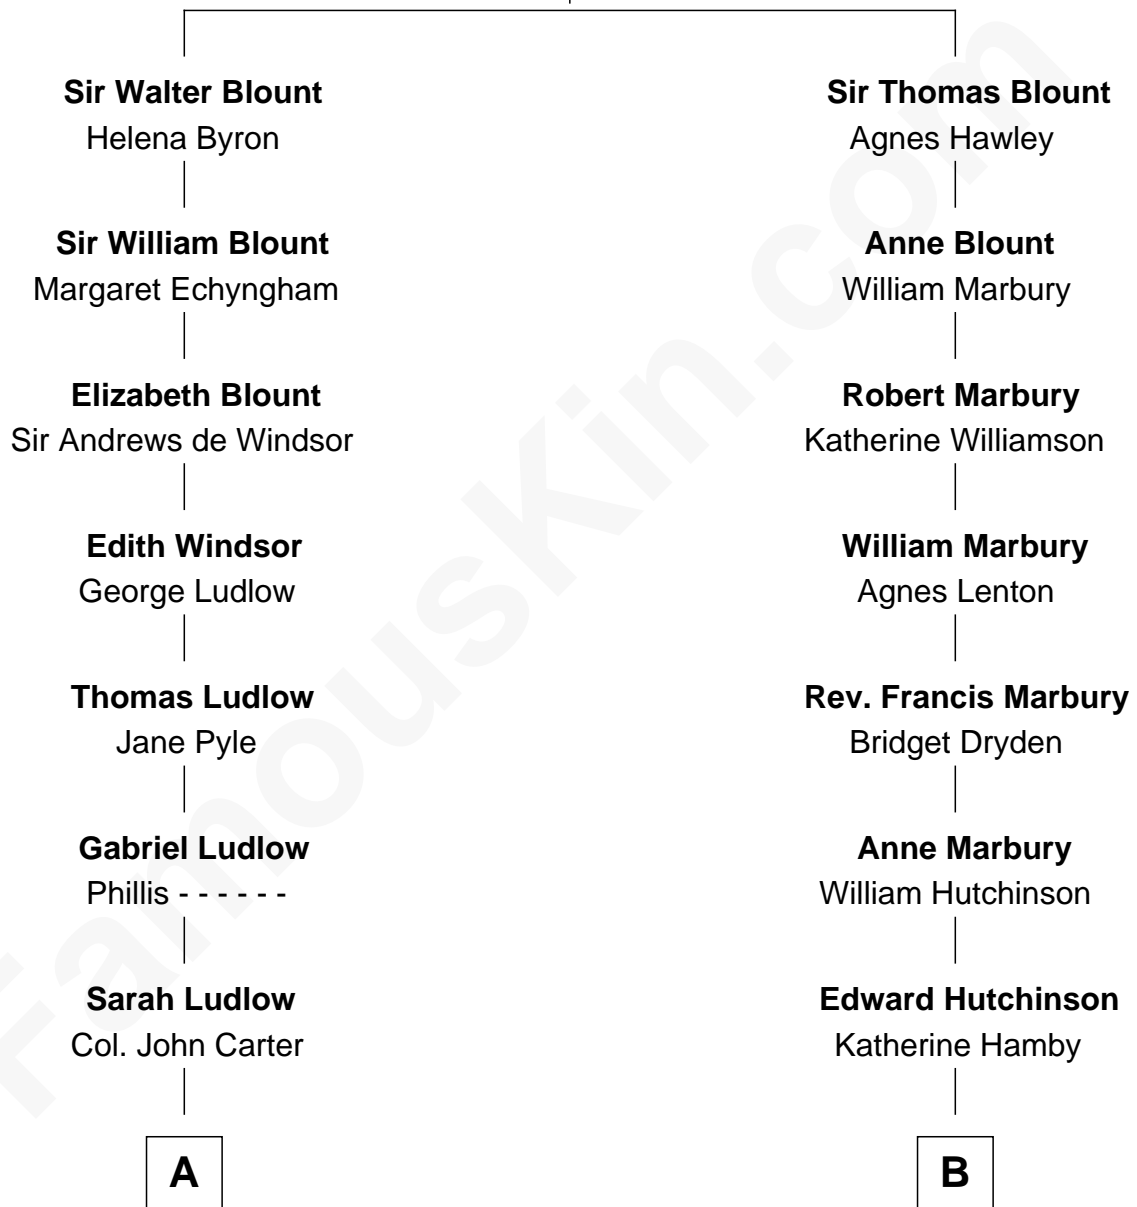

FamousKin.com Relationship Chart of

Fitzhugh Lee

40th Governor of Virginia

12th cousin 6 times removed of

Andrew Shue

TV Actor

Sir Thomas Blount
Margaret de Gresley

C

Anne Brewster Wells

James William Shue

Andrew Shue

TV Actor

FamousKin.com