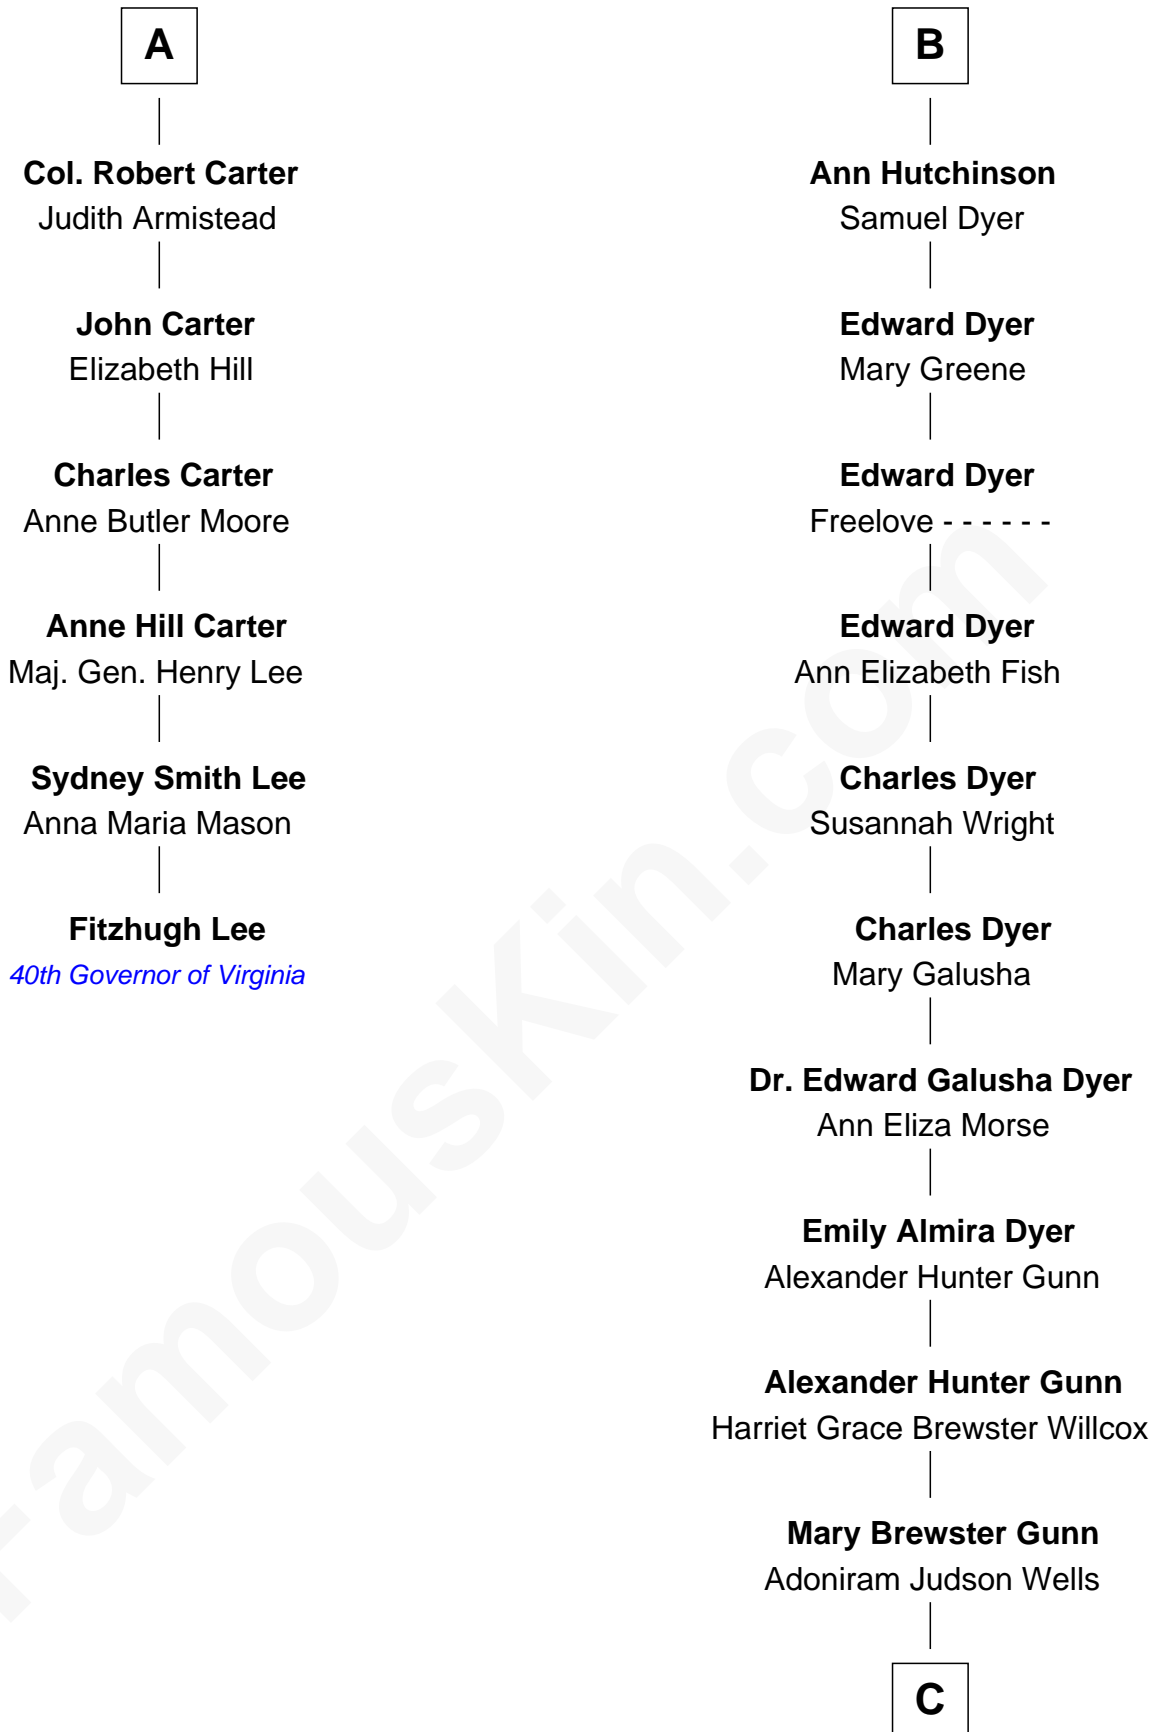

FamousKin.com Relationship Chart of

Fitzhugh Lee

40th Governor of Virginia

12th cousin 6 times removed of

Andrew Shue

TV Actor

Sir Thomas Blount
Margaret de Gresley

C

Anne Brewster Wells

James William Shue

Andrew Shue

TV Actor

FamousKin.com