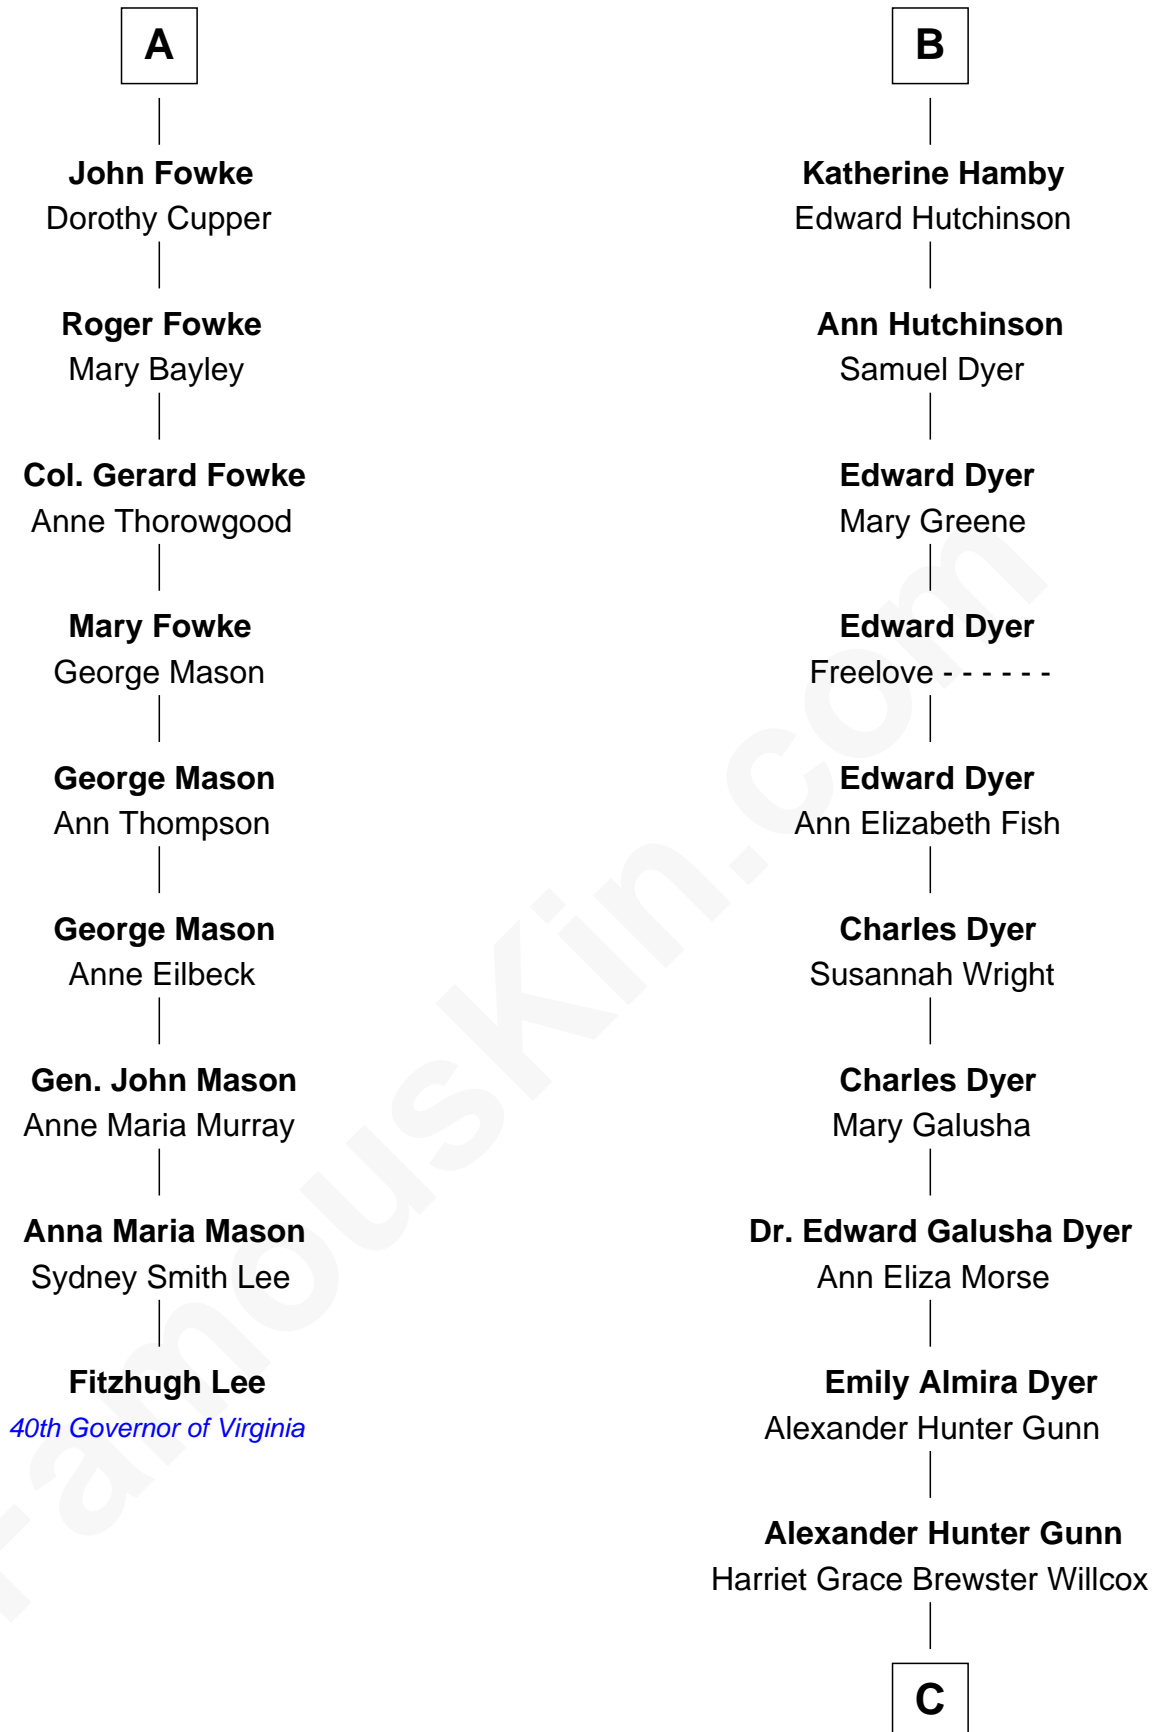

FamousKin.com Relationship Chart of

Fitzhugh Lee

40th Governor of Virginia

15th cousin 4 times removed of

Andrew Shue

TV Actor

Sir Baldwin Freville

Maude le Scrope

Sir Hugh Willoughby

Margery Willoughby

Sir Godfrey Hilton

Elizabeth Hilton

Richard Thimbleby

Anne Thimbleby

John Booth

Eleanor Booth

Edward Hamby

William Hamby

Margaret Blewett

Robert Hamby

Elizabeth Arnold

B

C

Mary Brewster Gunn
Adoniram Judson Wells

Anne Brewster Wells
James William Shue

Andrew Shue
TV Actor

FamousKin.com