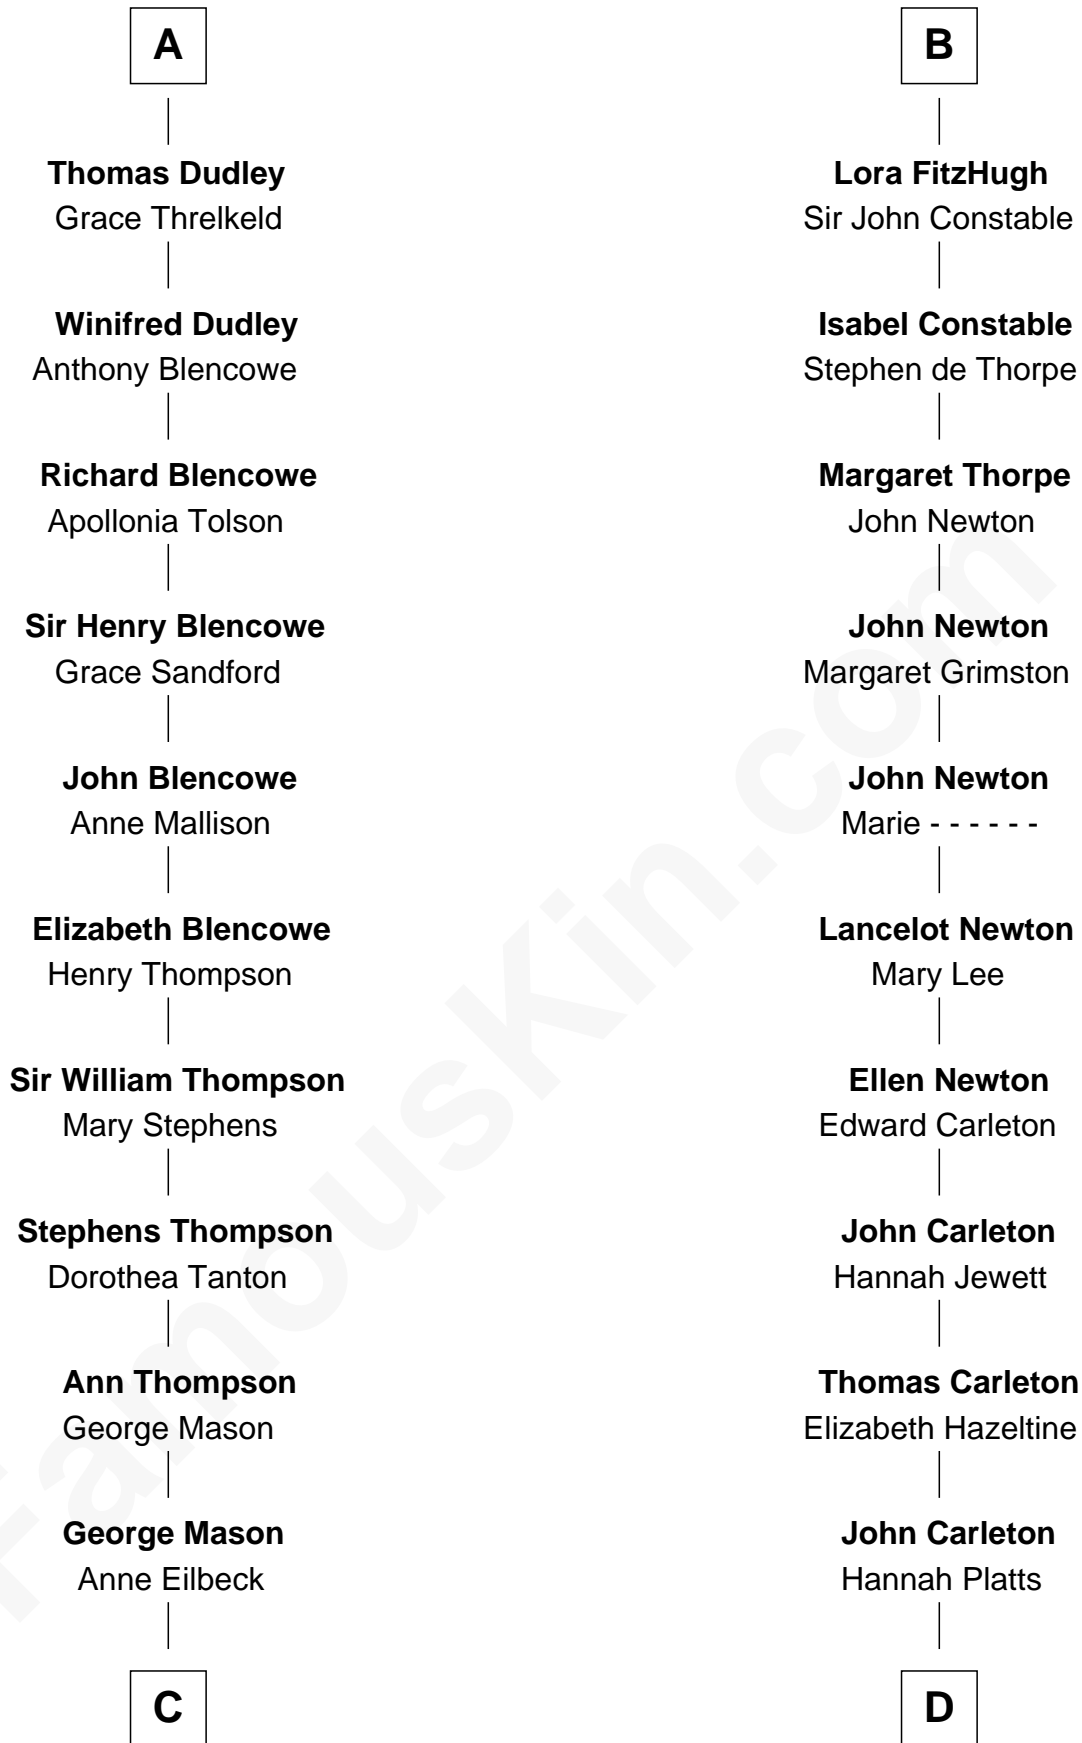

FamousKin.com

Relationship Chart of

Fitzhugh Lee

40th Governor of Virginia

19th cousin 1 time removed of

Charles A. Pillsbury

Co-Founder of C.A. Pillsbury Co.

Sir Richard FitzRoy

Rose de Dover

Isabel de Dover
Sir Maurice de Berkeley

Sir Thomas de Berkeley
Joan de Ferrers

Sir Maurice de Berkeley
Eve la Zouche

Thomas de Berkeley
Katherine de Clyvedon

Sir John Berkeley
Elizabeth Betteshorne

Elizabeth Berkeley
Sir John Sutton

Sir Edmund Sutton
Matilda Clifford

A

Lora de Dover
Sir William Marmion

Sir John Marmion
Isabel - - - - -

Sir John Marmion
Maud de Furnival

Avice Marmion
Sir John Grey

Sir Robert Grey
Lora de St. Quintin

Elizabeth Grey
Henry FitzHugh

Sir William FitzHugh
Margery Willoughby

B

C

Gen. John Mason
Anne Maria Murray

Anna Maria Mason
Sydney Smith Lee

Fitzhugh Lee
40th Governor of Virginia

D