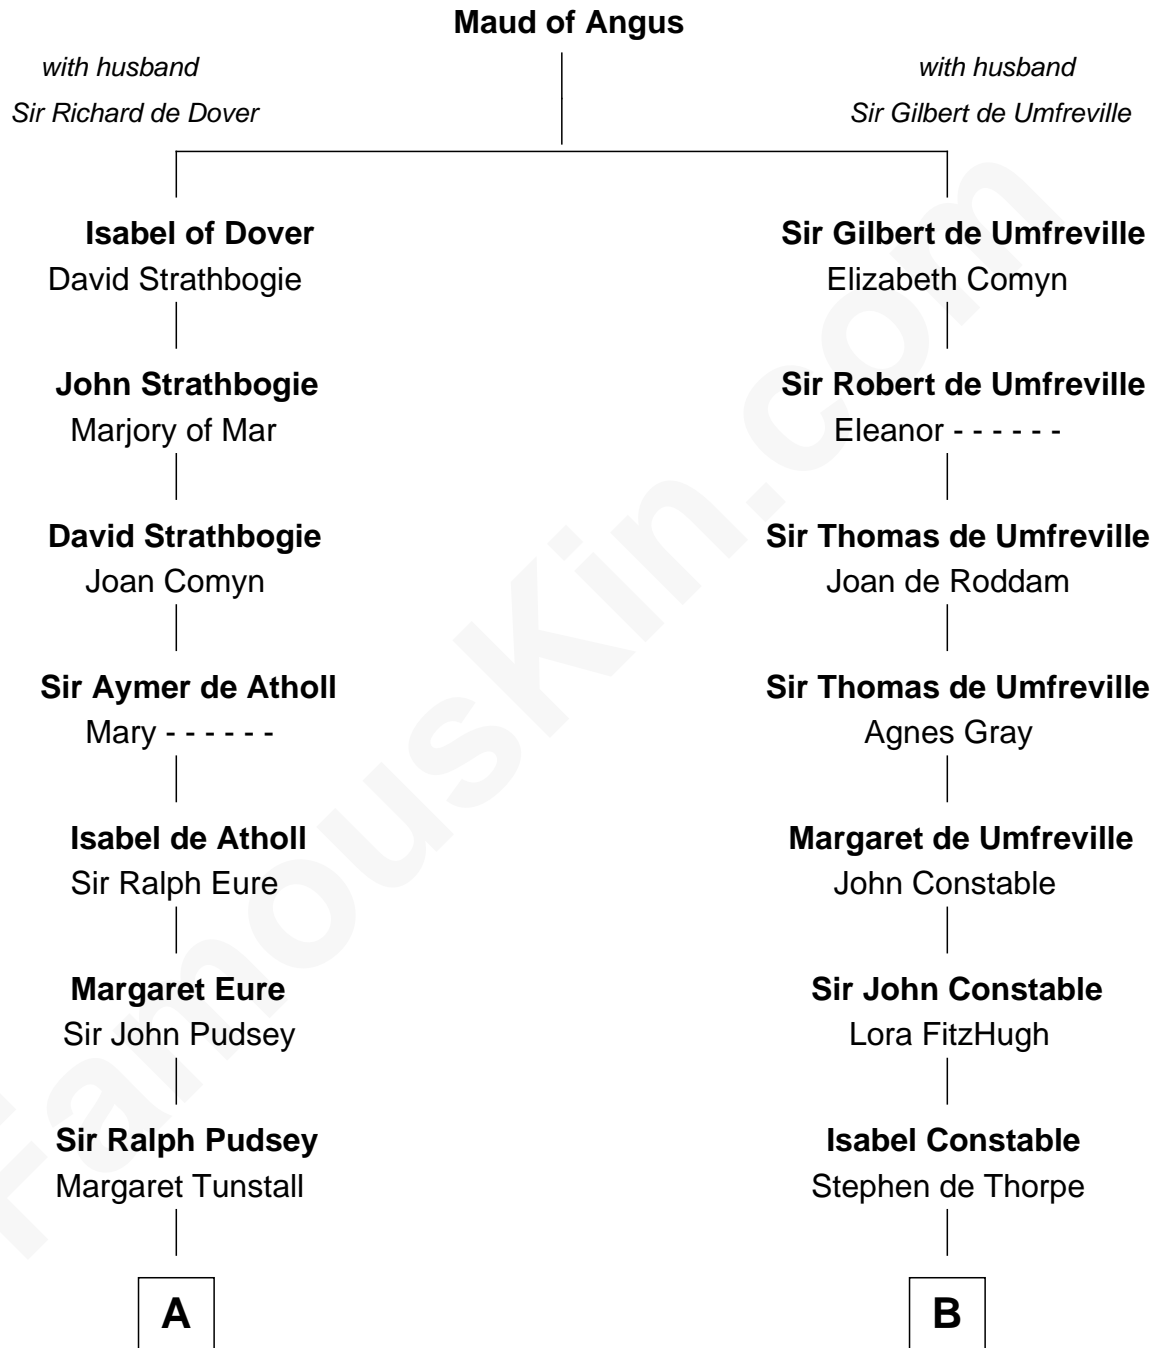

FamousKin.com

Relationship Chart of

Fitzhugh Lee

40th Governor of Virginia

18th cousin 3 times removed of

Charles A. Pillsbury

Co-Founder of C.A. Pillsbury Co.

C

Henry Lee
Mary Bland

Col. Henry Lee
Lucy Grymes

Maj. Gen. Henry Lee
Anne Hill Carter

Sydney Smith Lee
Anna Maria Mason

Fitzhugh Lee
40th Governor of Virginia

D

Margaret Sprague Carleton
George Alfred Pillsbury