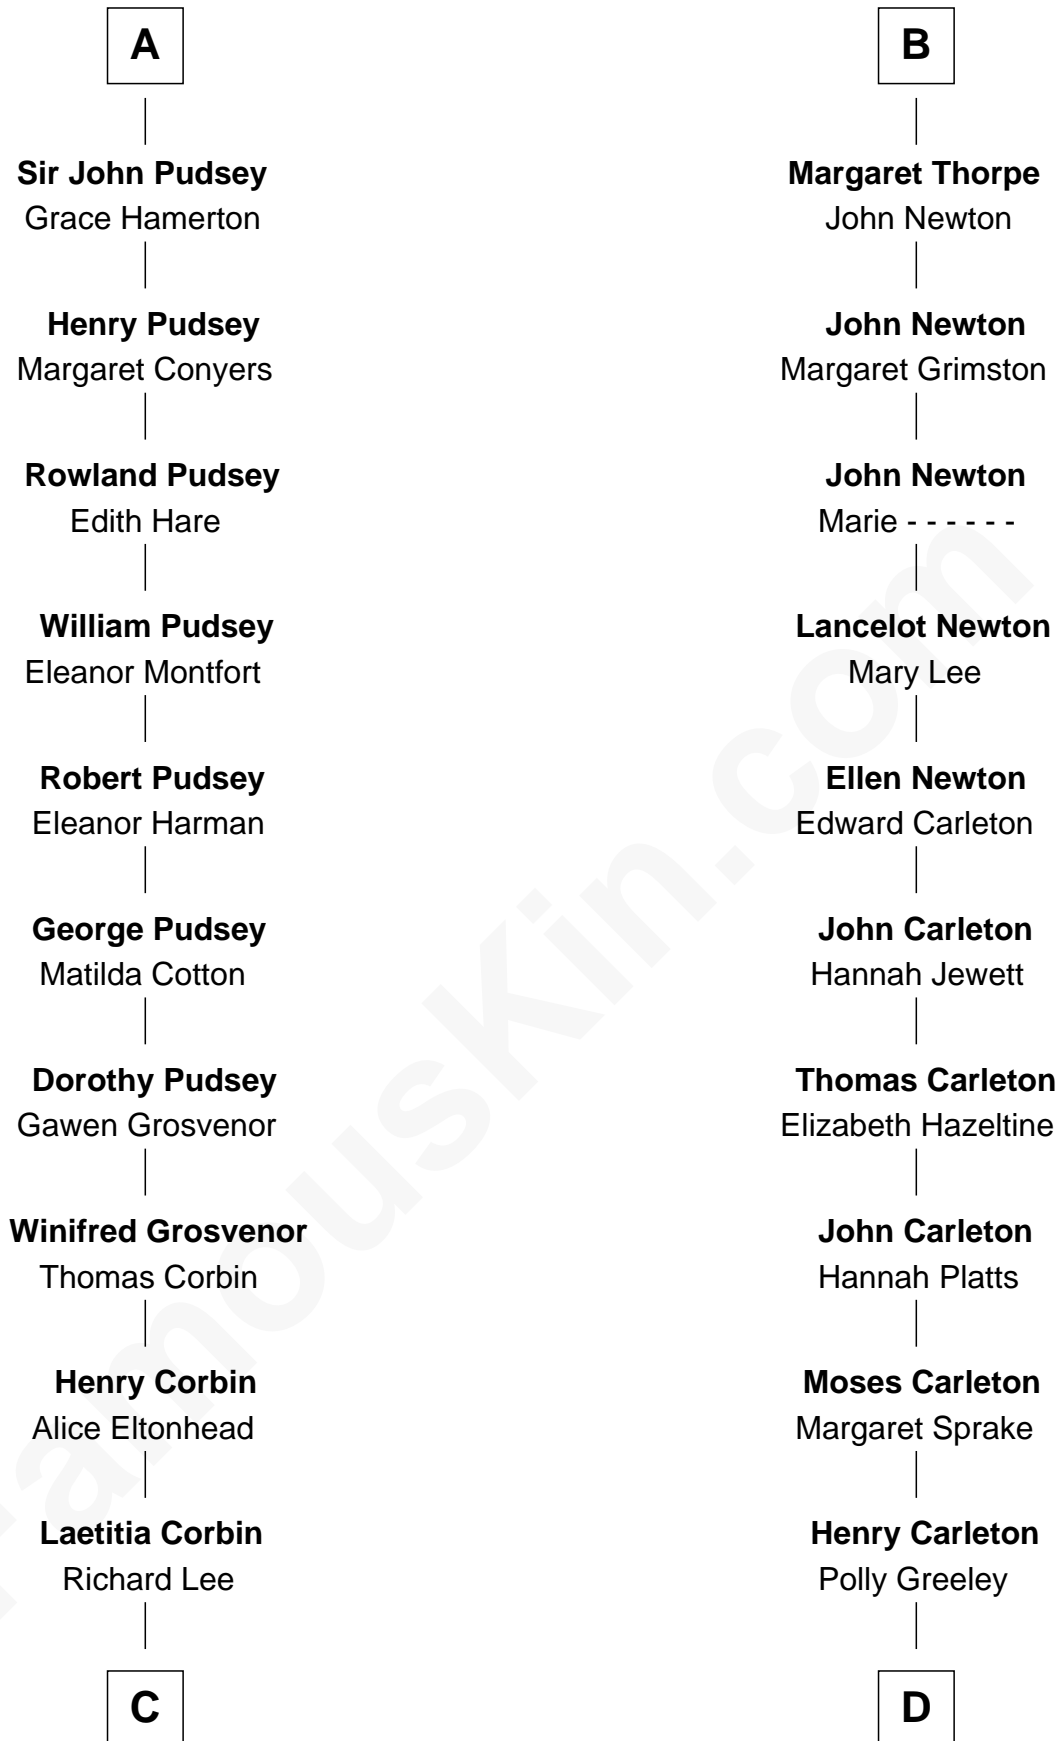

FamousKin.com

Relationship Chart of

Fitzhugh Lee

40th Governor of Virginia

18th cousin 3 times removed of

Charles A. Pillsbury

Co-Founder of C.A. Pillsbury Co.

C

Henry Lee
Mary Bland

Col. Henry Lee
Lucy Grymes

Maj. Gen. Henry Lee
Anne Hill Carter

Sydney Smith Lee
Anna Maria Mason

Fitzhugh Lee
40th Governor of Virginia

D

Margaret Sprague Carleton
George Alfred Pillsbury