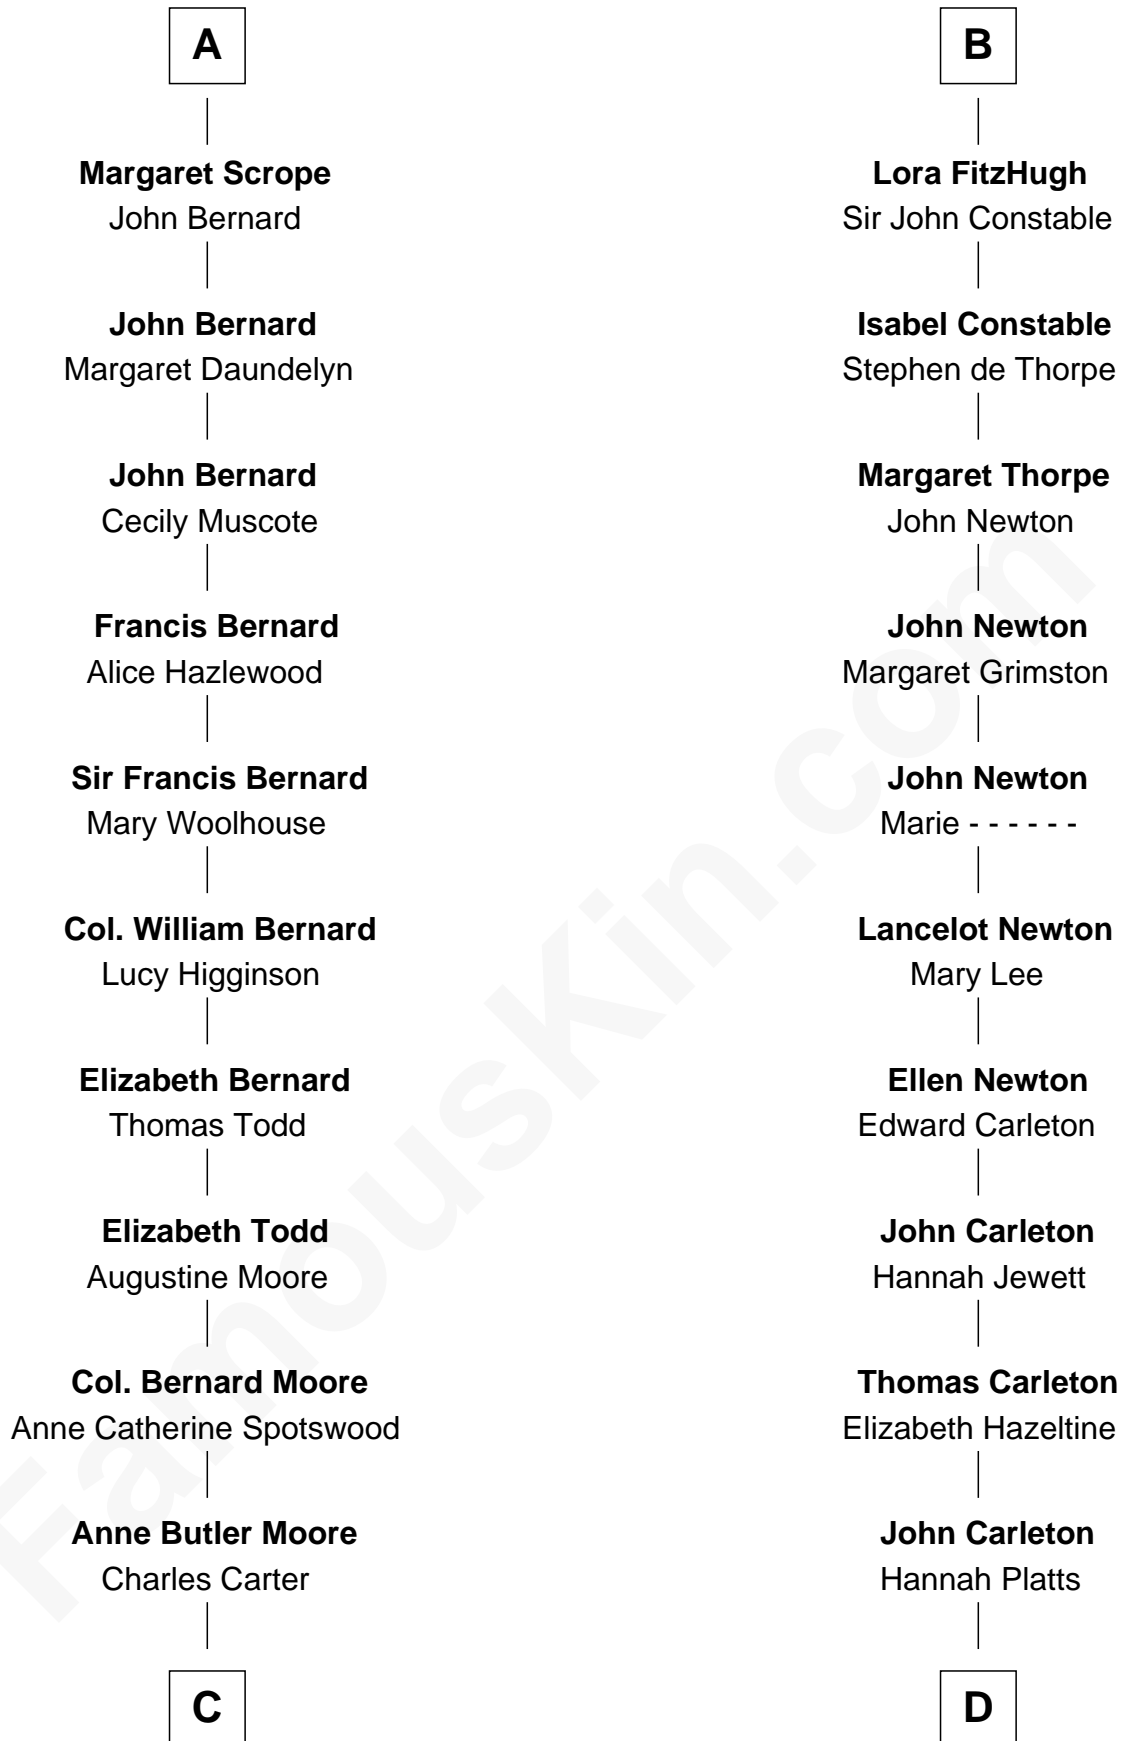

FamousKin.com

Relationship Chart of

Fitzhugh Lee

40th Governor of Virginia

19th cousin 1 time removed of

Charles A. Pillsbury

Co-Founder of C.A. Pillsbury Co.

Gillo de Newsham

C

Anne Hill Carter
Maj. Gen. Henry Lee

Sydney Smith Lee
Anna Maria Mason

Fitzhugh Lee
40th Governor of Virginia

D

Moses Carleton
Margaret Sprake

Henry Carleton
Polly Greeley

Margaret Sprague Carleton
George Alfred Pillsbury