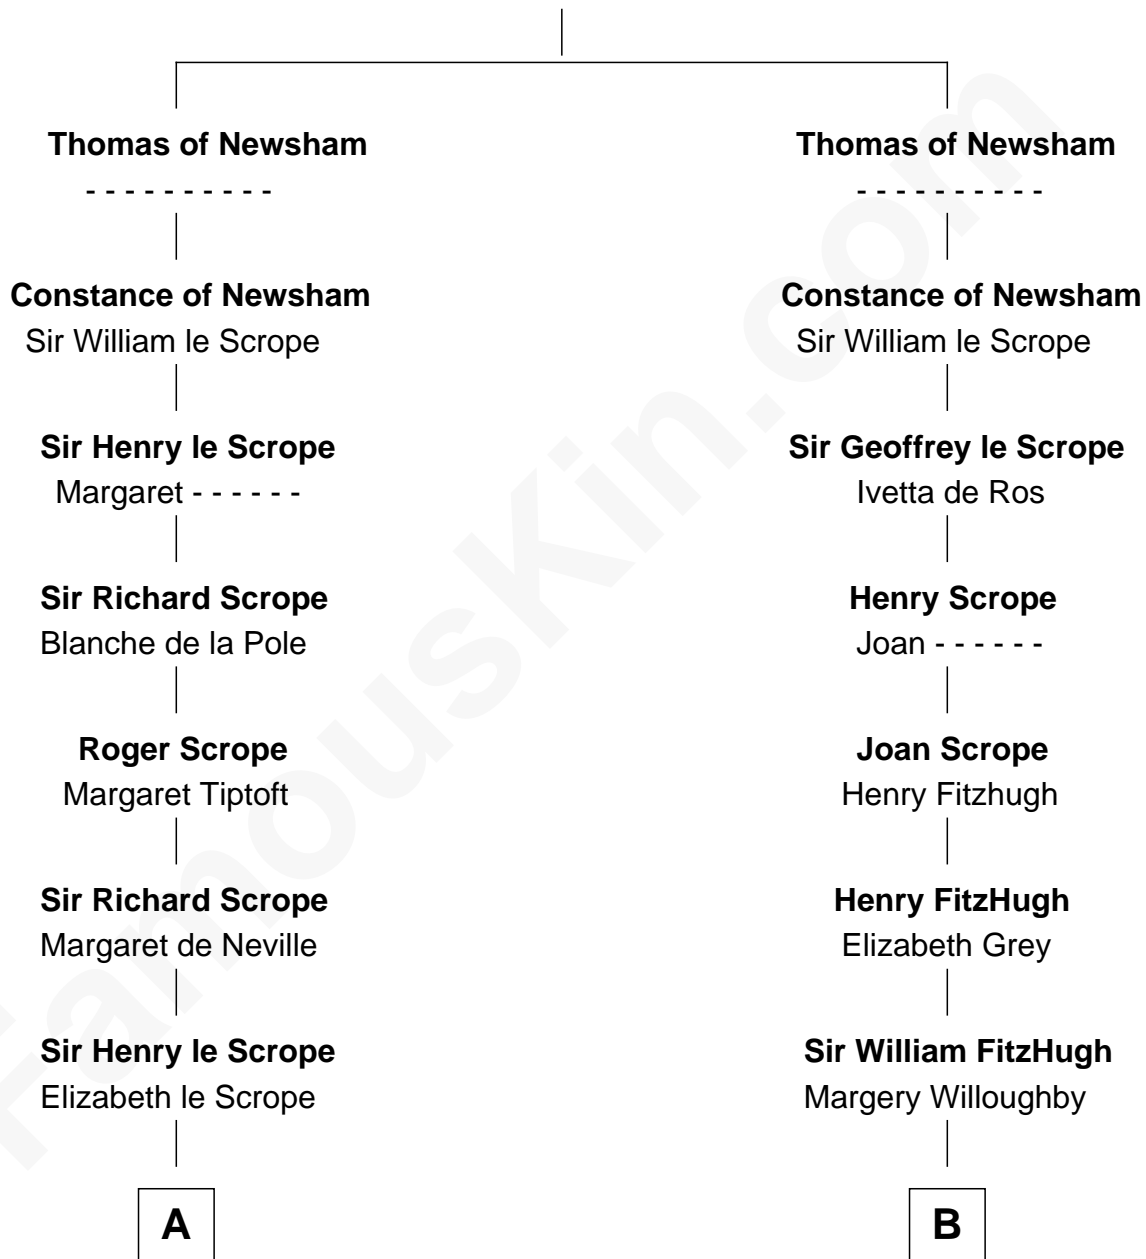

FamousKin.com

Relationship Chart of

Fitzhugh Lee

40th Governor of Virginia

19th cousin 1 time removed of

Charles A. Pillsbury

Co-Founder of C.A. Pillsbury Co.

Gillo de Newsham

C

Anne Hill Carter
Maj. Gen. Henry Lee

Sydney Smith Lee
Anna Maria Mason

Fitzhugh Lee
40th Governor of Virginia

D

Moses Carleton
Margaret Sprake

Henry Carleton
Polly Greeley

Margaret Sprague Carleton
George Alfred Pillsbury