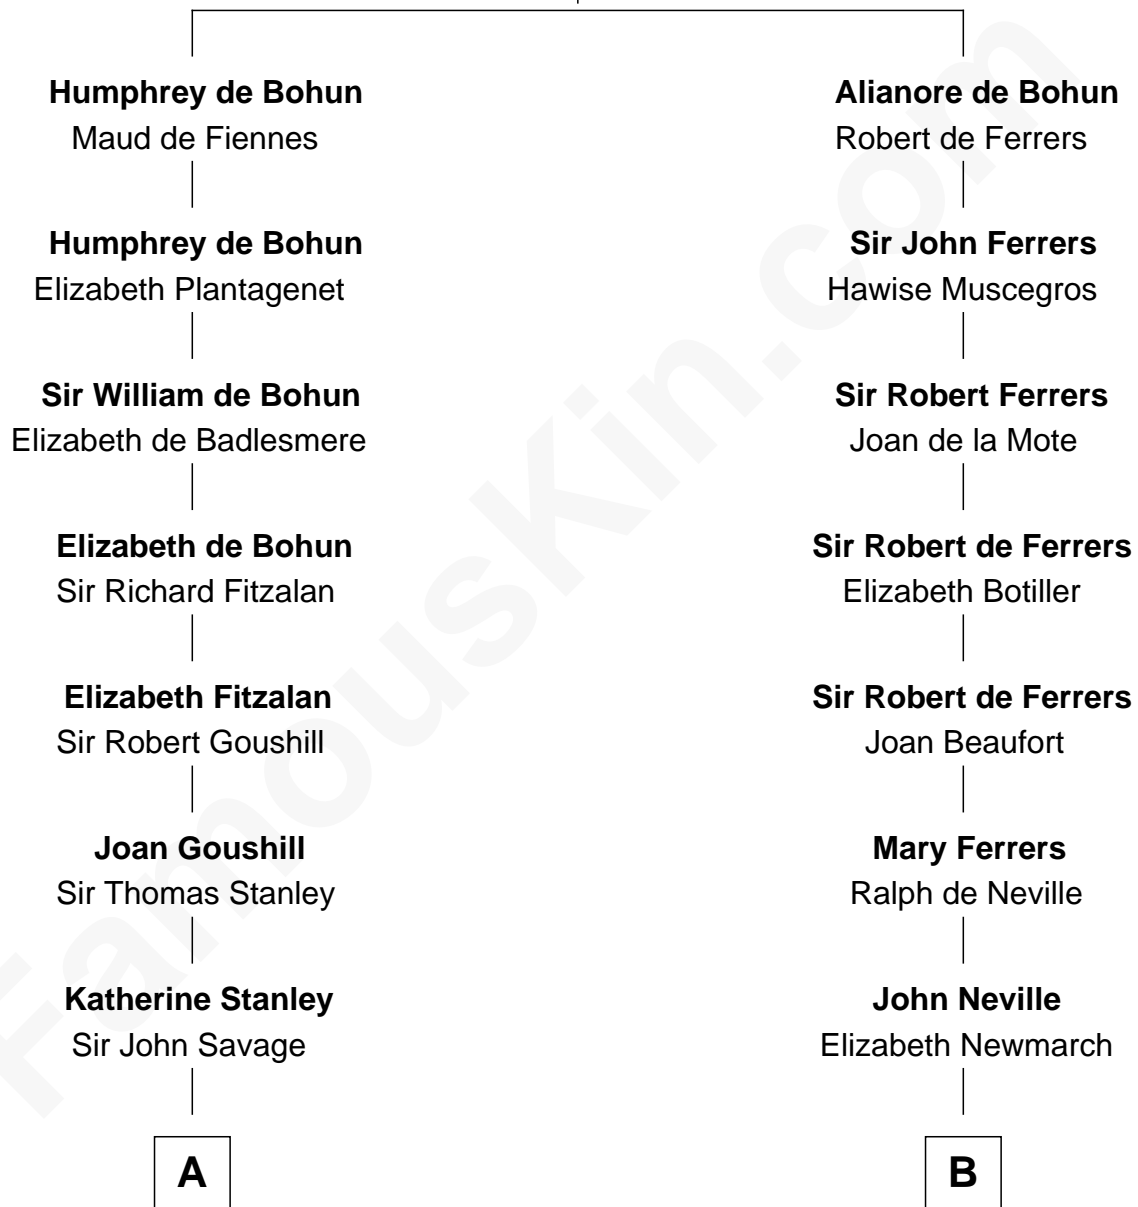

FamousKin.com

Relationship Chart of

Fitzhugh Lee

40th Governor of Virginia

18th cousin 3 times removed of

Charles A. Pillsbury

Co-Founder of C.A. Pillsbury Co.

Sir Humphrey de Bohun

Eleanor de Braiose

C

Sydney Smith Lee
Anna Maria Mason

Fitzhugh Lee
40th Governor of Virginia

D

John Carleton
Hannah Platts

Moses Carleton
Margaret Sprake

Henry Carleton
Polly Greeley