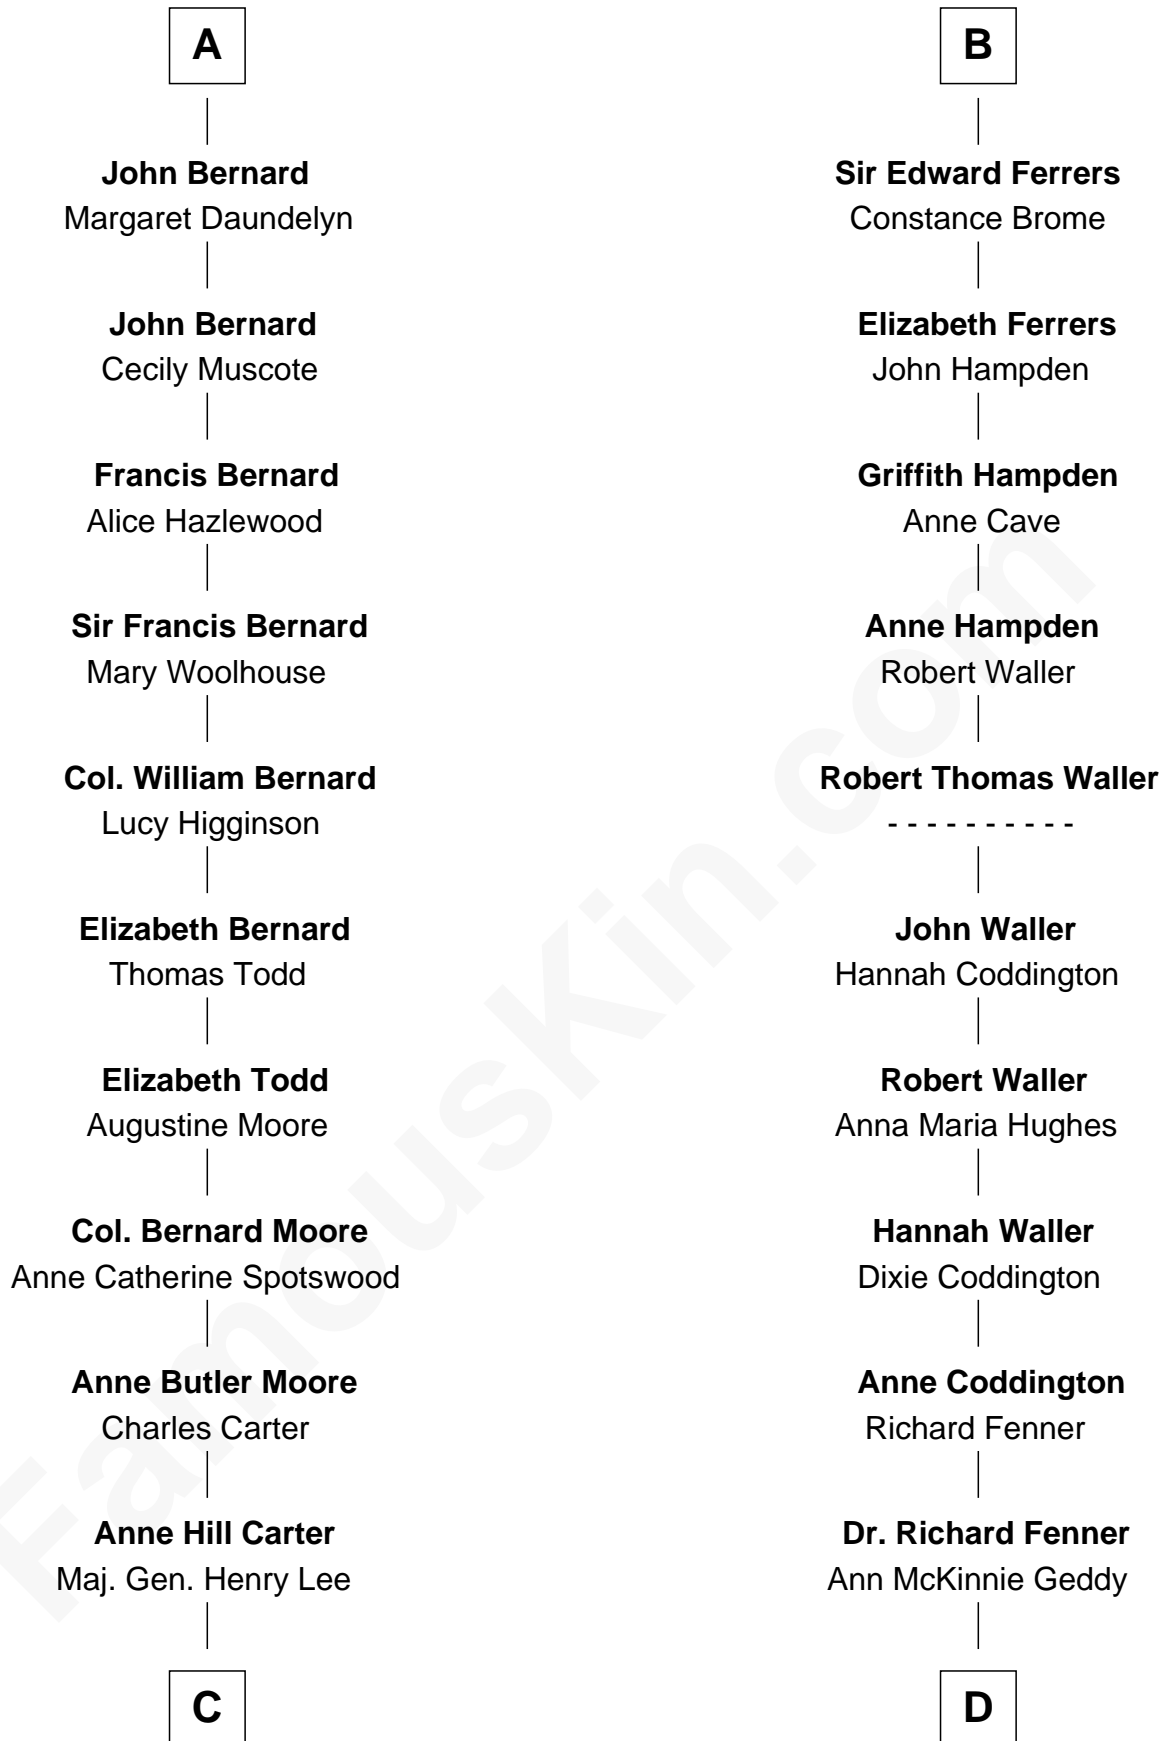

FamousKin.com

Relationship Chart of

Fitzhugh Lee

40th Governor of Virginia

18th cousin 3 times removed of

John McCain

U.S. Senator from Arizona

Sir Gilbert de Clare

Joan of Acre

C

Sydney Smith Lee
Anna Maria Mason

Fitzhugh Lee
40th Governor of Virginia

D

Eliza Geddy Fenner
James Vaulx

James Junius Vaulx
Margaret Garside

Katherine Davey Vaulx
Adm. John Sidney McCain

Adm. John Sidney McCain
Roberta Wright

John McCain
U.S. Senator from Arizona

FamousKin.com