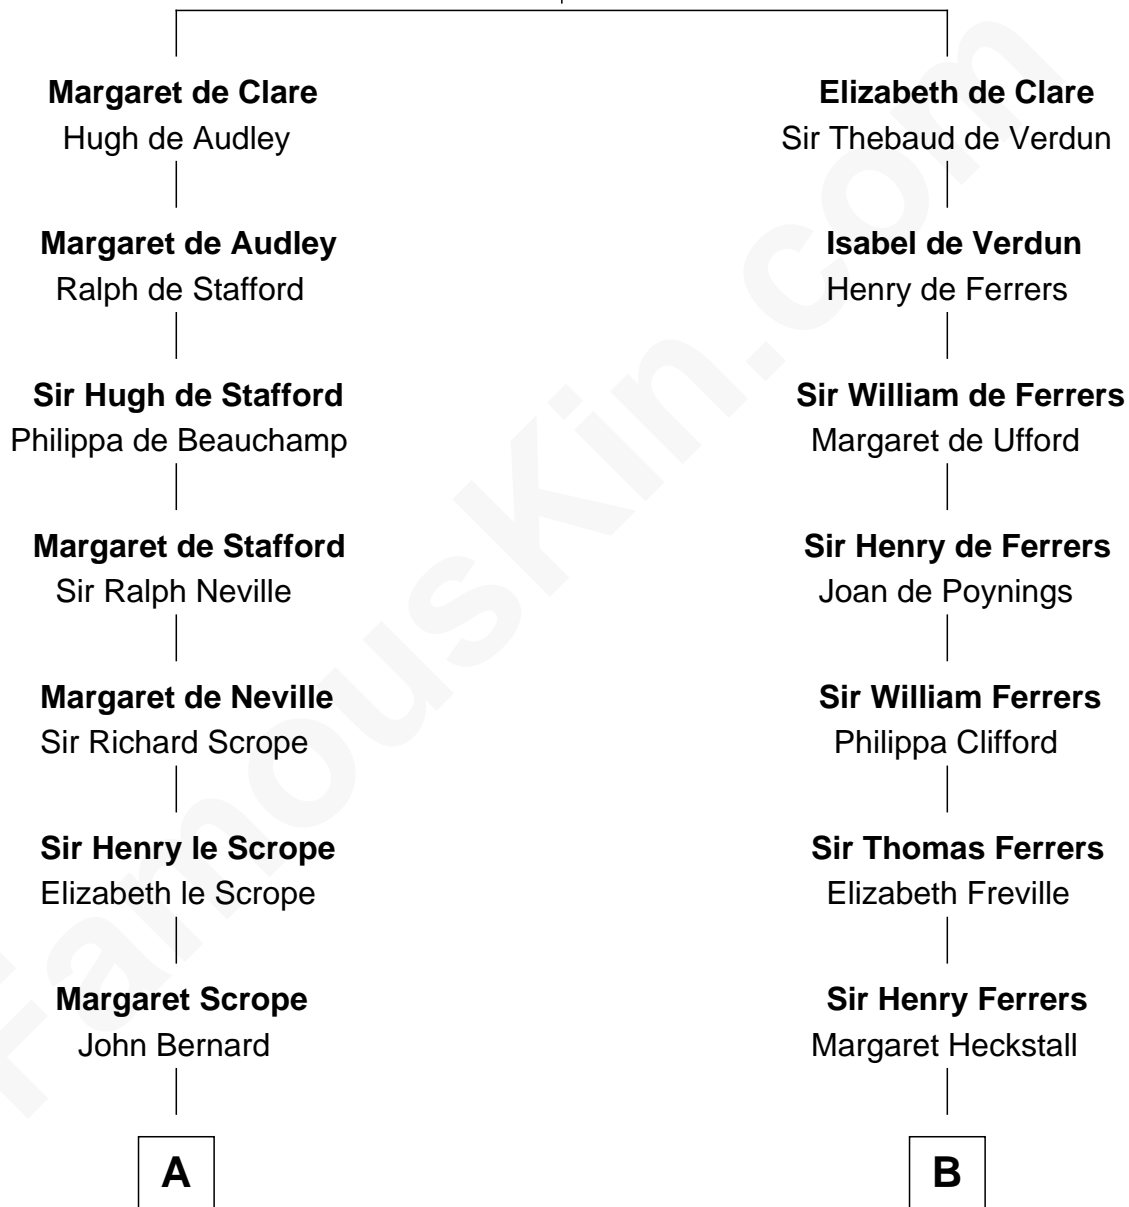

FamousKin.com

Relationship Chart of

Fitzhugh Lee

40th Governor of Virginia

18th cousin 3 times removed of

John McCain

U.S. Senator from Arizona

Sir Gilbert de Clare

Joan of Acre

C

Sydney Smith Lee
Anna Maria Mason

Fitzhugh Lee
40th Governor of Virginia

D

Eliza Geddy Fenner
James Vaulx

James Junius Vaulx
Margaret Garside

Katherine Davey Vaulx
Adm. John Sidney McCain

Adm. John Sidney McCain
Roberta Wright

John McCain
U.S. Senator from Arizona

FamousKin.com