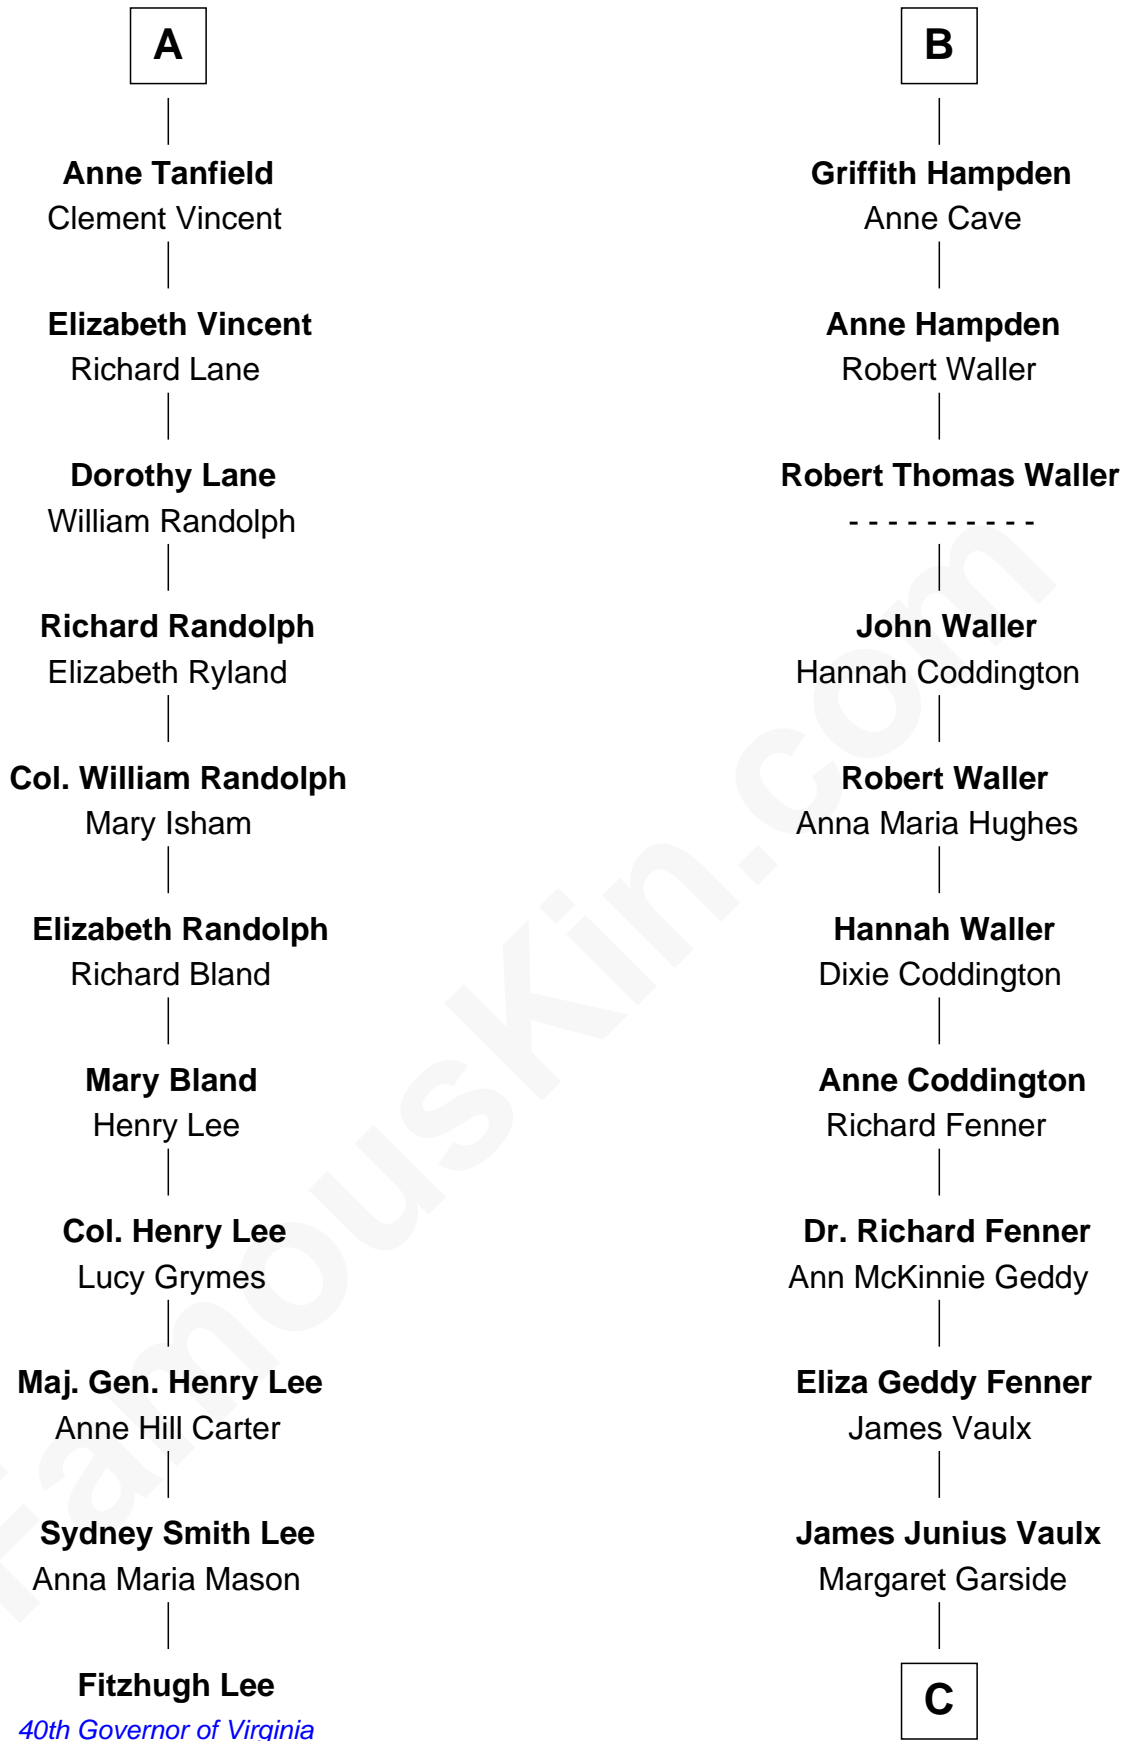

FamousKin.com

Relationship Chart of

Fitzhugh Lee

40th Governor of Virginia

17th cousin 2 times removed of

John McCain

U.S. Senator from Arizona

C

Katherine Davey Vault
Adm. John Sidney McCain

Adm. John Sidney McCain
Roberta Wright

John McCain
U.S. Senator from Arizona

FamousKin.com