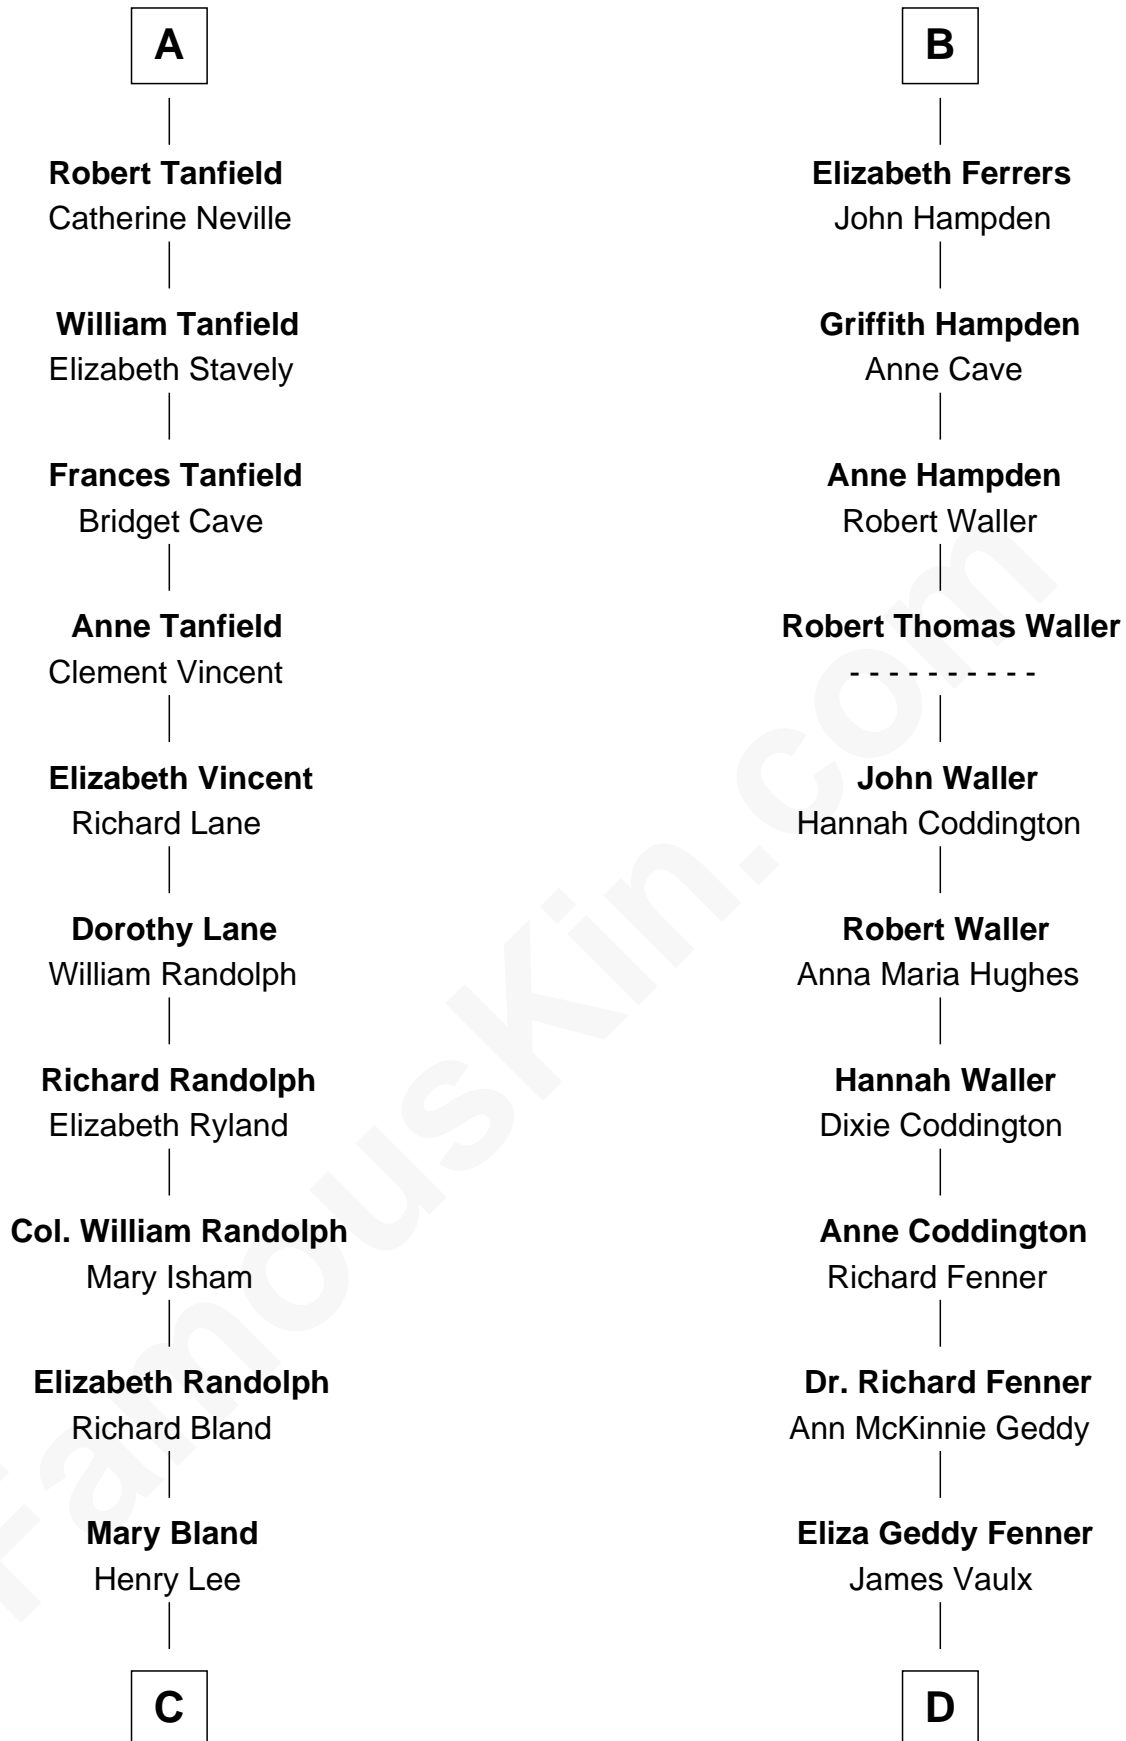

# FamousKin.com Relationship Chart of

**Fitzhugh Lee**

*40th Governor of Virginia*

20th cousin of

**John McCain**

*U.S. Senator from Arizona*

**Sir Nicholas Audley**

Joan Martin

**C**

**Col. Henry Lee**

Lucy Grymes

**Maj. Gen. Henry Lee**

Anne Hill Carter

**Sydney Smith Lee**

Anna Maria Mason

**Fitzhugh Lee**

*40th Governor of Virginia*

**D**

**James Junius Vaulx**

Margaret Garside

**Katherine Davey Vaulx**

Adm. John Sidney McCain

**Adm. John Sidney McCain**

Roberta Wright