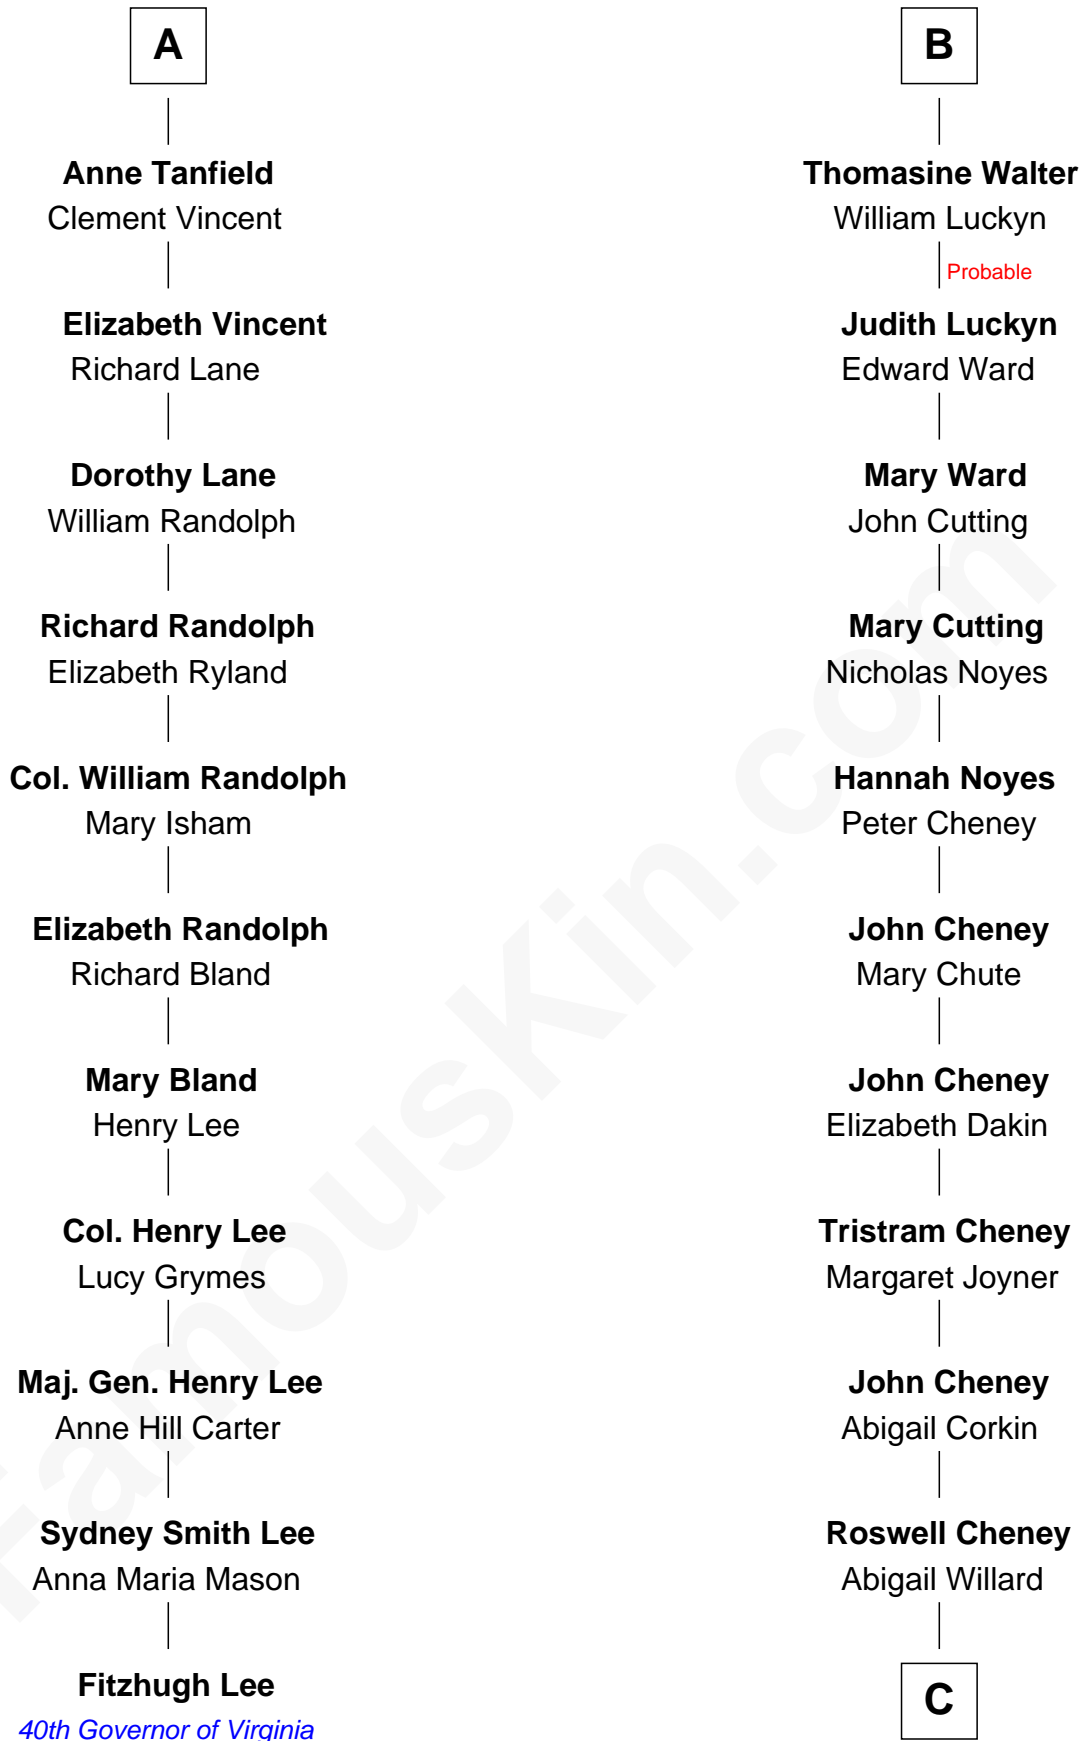

FamousKin.com

Relationship Chart of

Fitzhugh Lee

40th Governor of Virginia

17th cousin 3 times removed of

Carole Lombard

Movie Actress

Sir John Howard

Alice de Bois

Sir Robert Howard

Margaret de Scales

Sir John Howard

Alice Tendring

Sir Robert Howard

Margaret Mowbray

Katherine Howard

Isabel Brome

John Denton

Thomas Denton

Jane Webbe

Isabel Denton

William ap Walter

B

C

James Cheney

Nancy B. Evans

Alice S. Cheney

Charles S. Knight

Elizabeth Jayne Knight

Frederick Christian Peters

Carole Lombard

Movie Actress