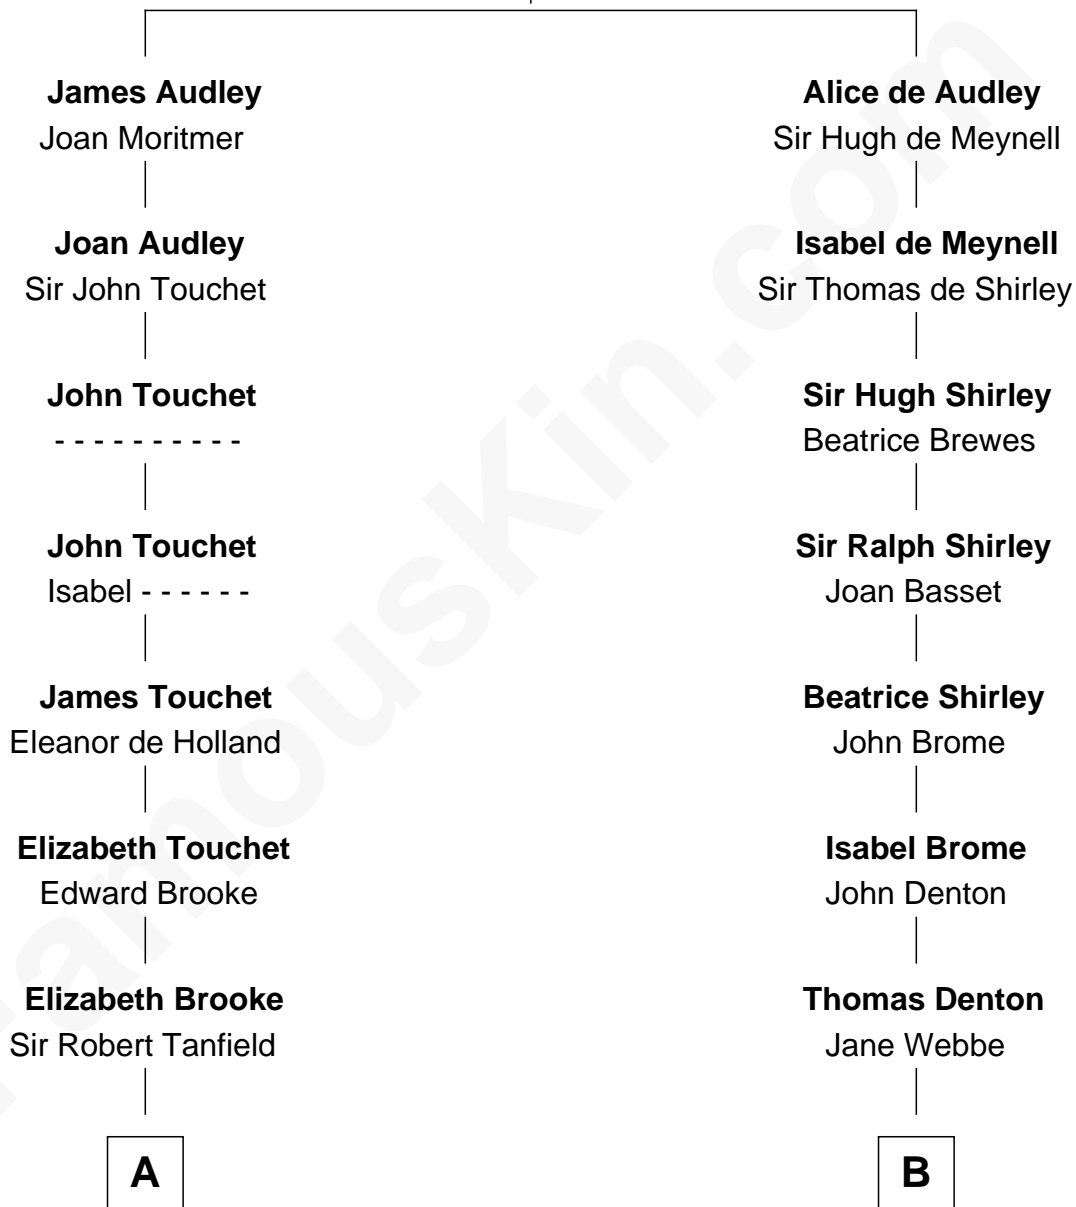

FamousKin.com

Relationship Chart of

Fitzhugh Lee

40th Governor of Virginia

20th cousin 1 time removed of

Carole Lombard

Movie Actress

Sir Nicholas Audley

Joan Martin

C

Col. Henry Lee

Lucy Grymes

Maj. Gen. Henry Lee

Anne Hill Carter

Sydney Smith Lee

Anna Maria Mason

Fitzhugh Lee

40th Governor of Virginia

D

Roswell Cheney

Abigail Willard

James Cheney

Nancy B. Evans

Alice S. Cheney