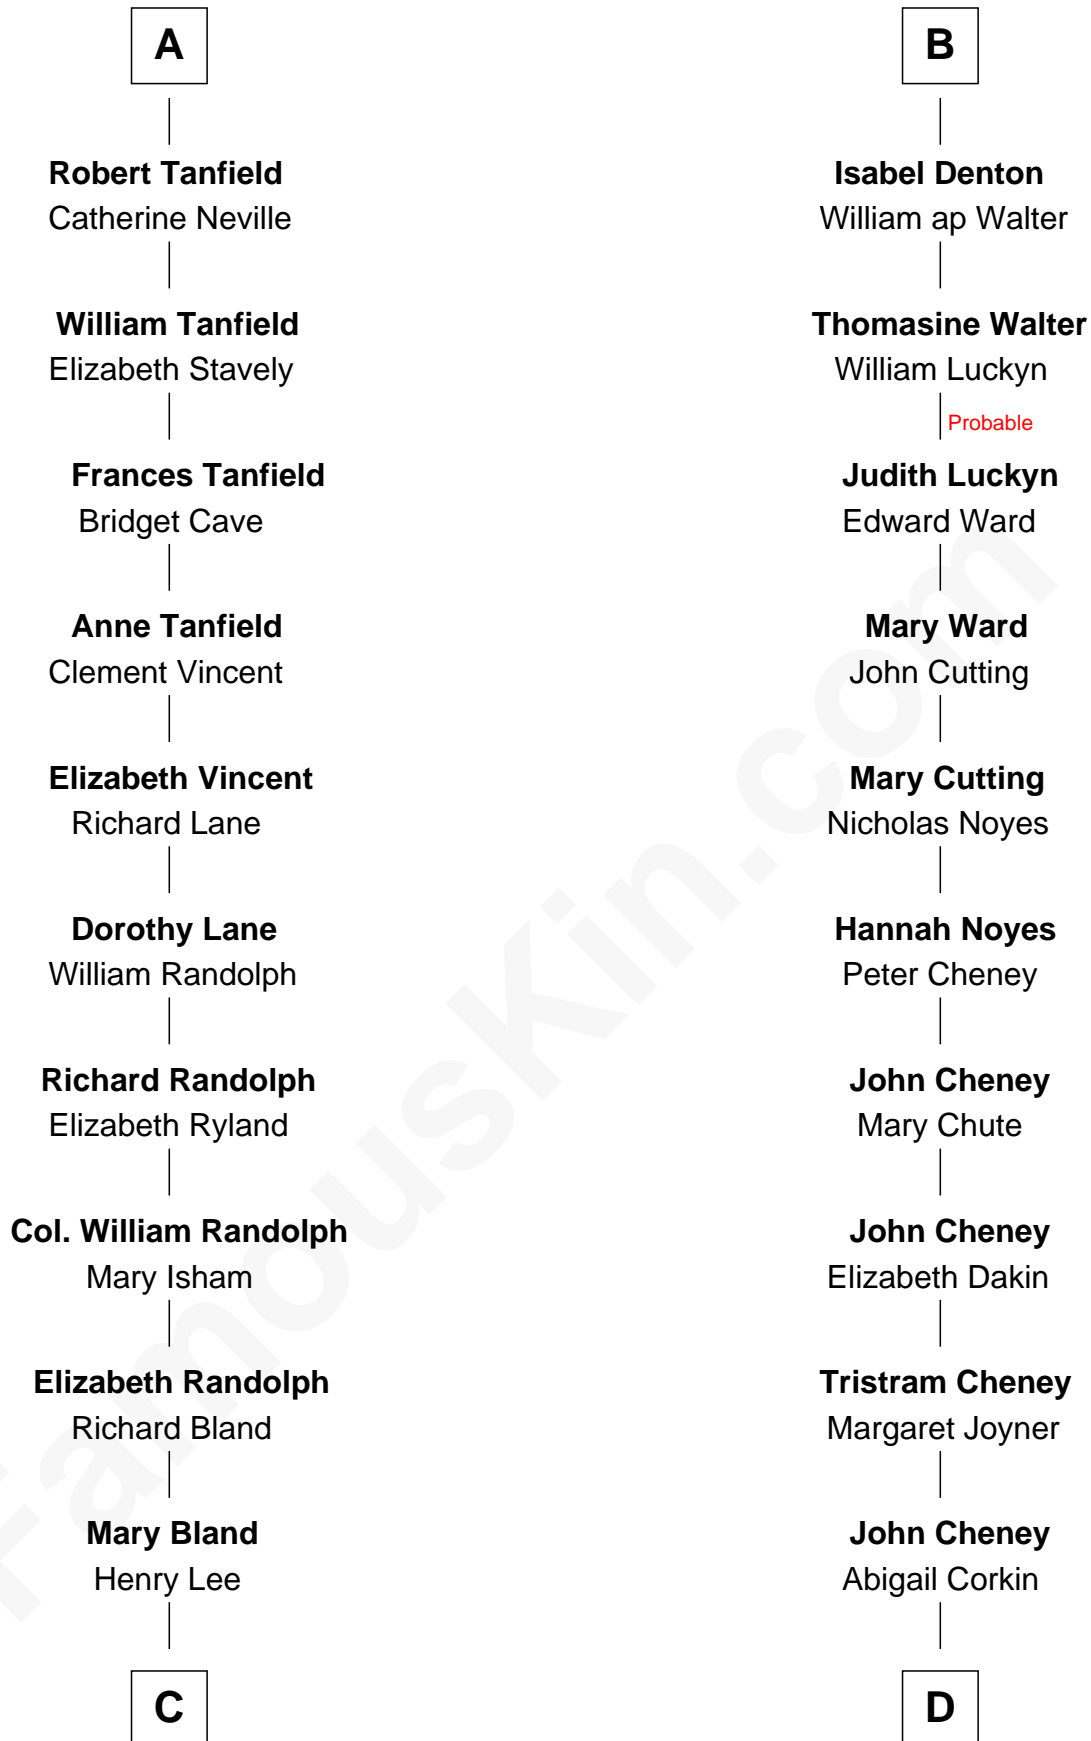

FamousKin.com

Relationship Chart of

Fitzhugh Lee

40th Governor of Virginia

20th cousin 1 time removed of

Carole Lombard

Movie Actress

Sir Nicholas Audley

Joan Martin

C

Col. Henry Lee

Lucy Grymes

Maj. Gen. Henry Lee

Anne Hill Carter

Sydney Smith Lee

Anna Maria Mason

Fitzhugh Lee

40th Governor of Virginia

D

Roswell Cheney

Abigail Willard

James Cheney

Nancy B. Evans

Alice S. Cheney