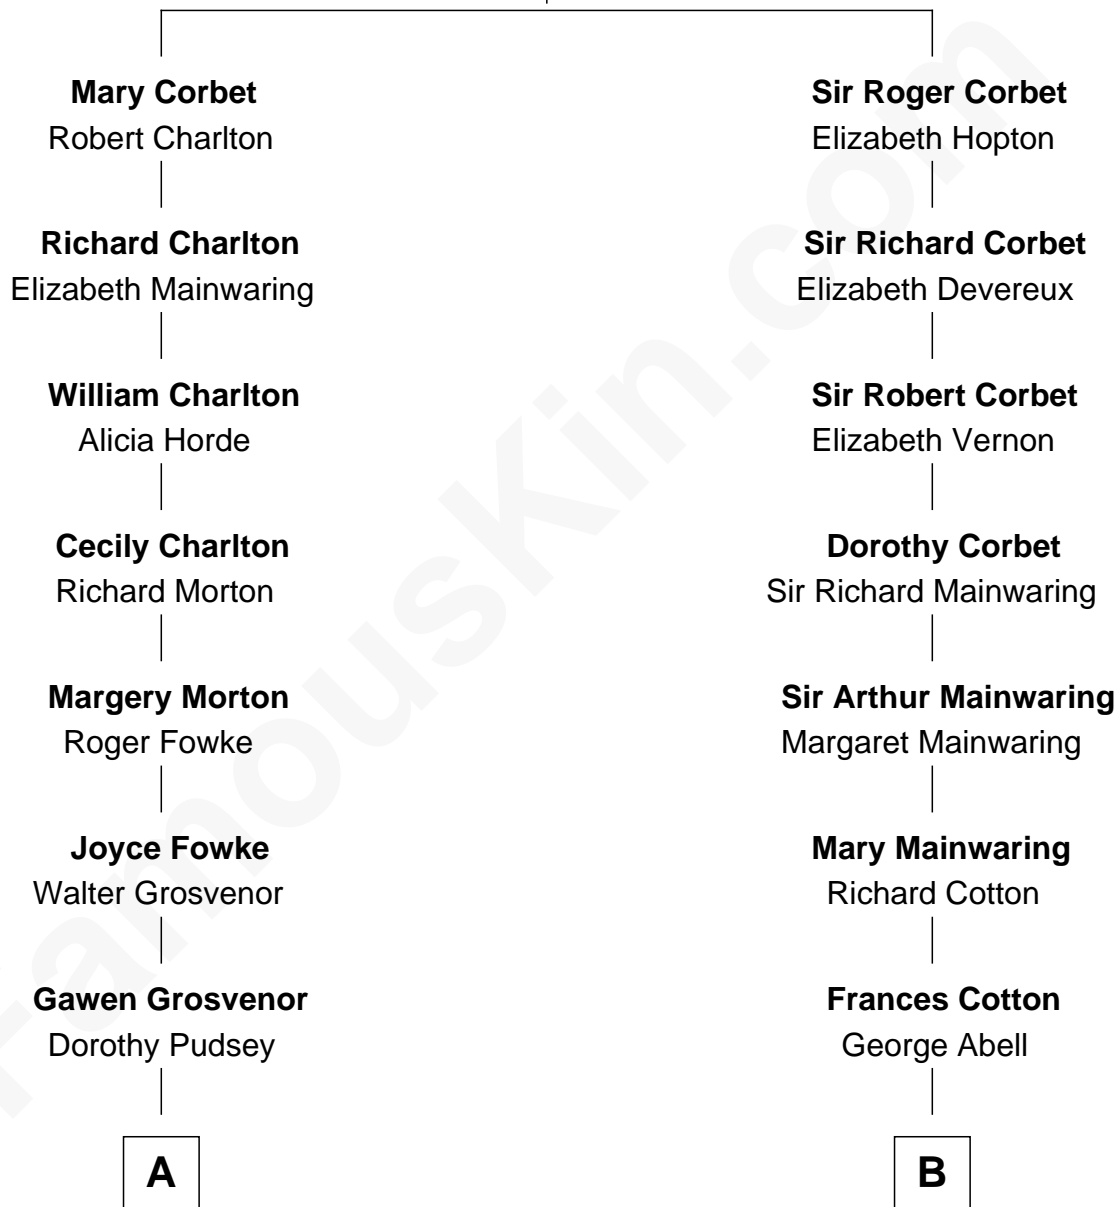

FamousKin.com

Relationship Chart of

Fitzhugh Lee

40th Governor of Virginia

14th cousin 3 times removed of

Illeana Douglas

TV and Movie Actress

Sir Robert Corbet

Margaret - - - - -

Illeana Douglas photo by [Lan Bui](#) (CC BY-SA 2.0)