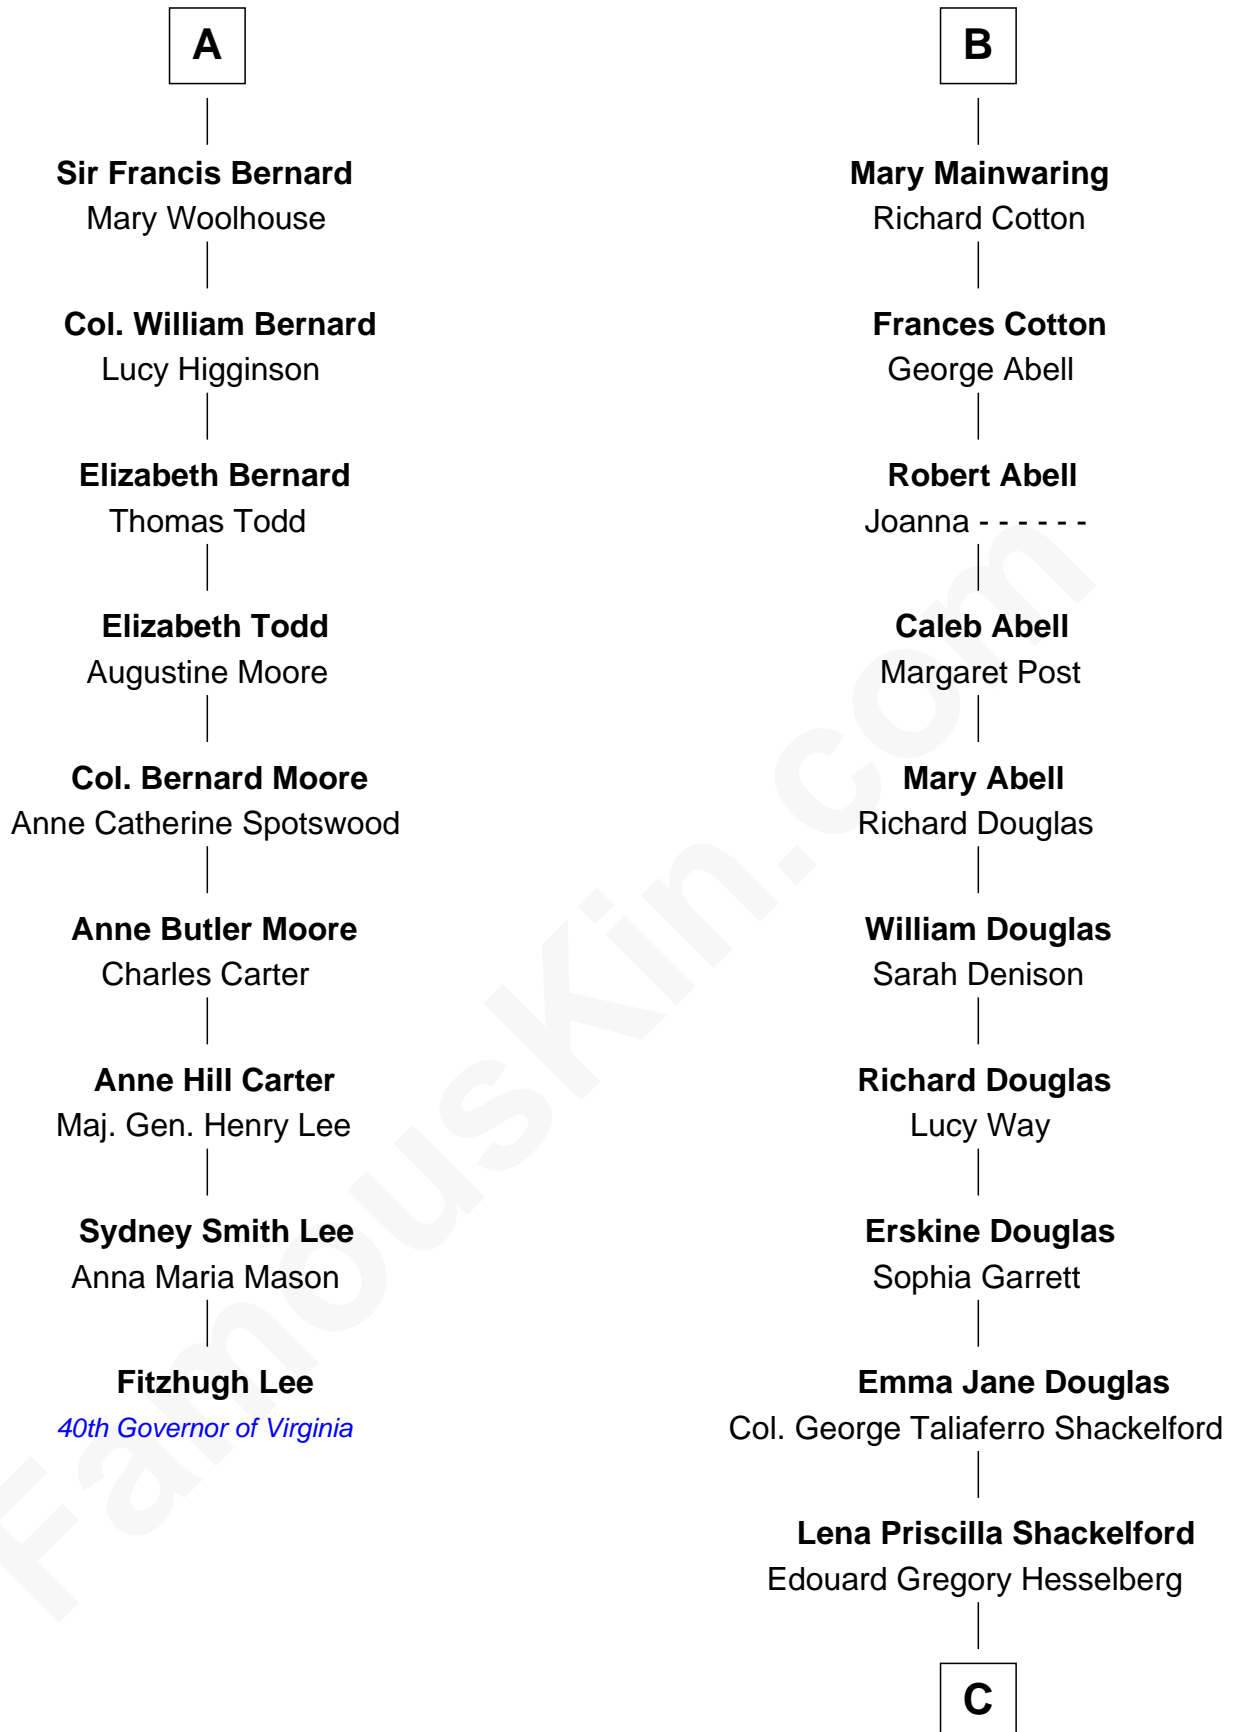

FamousKin.com

Relationship Chart of

Fitzhugh Lee

40th Governor of Virginia

15th cousin 4 times removed of

Illeana Douglas

TV and Movie Actress

John de Welles

Maud de Roos

C

Melvyn Edouard Hesselberg

Rosalind Hightower

Gregory Hesselberg

Joan Georgescu

Illeana Douglas

TV and Movie Actress