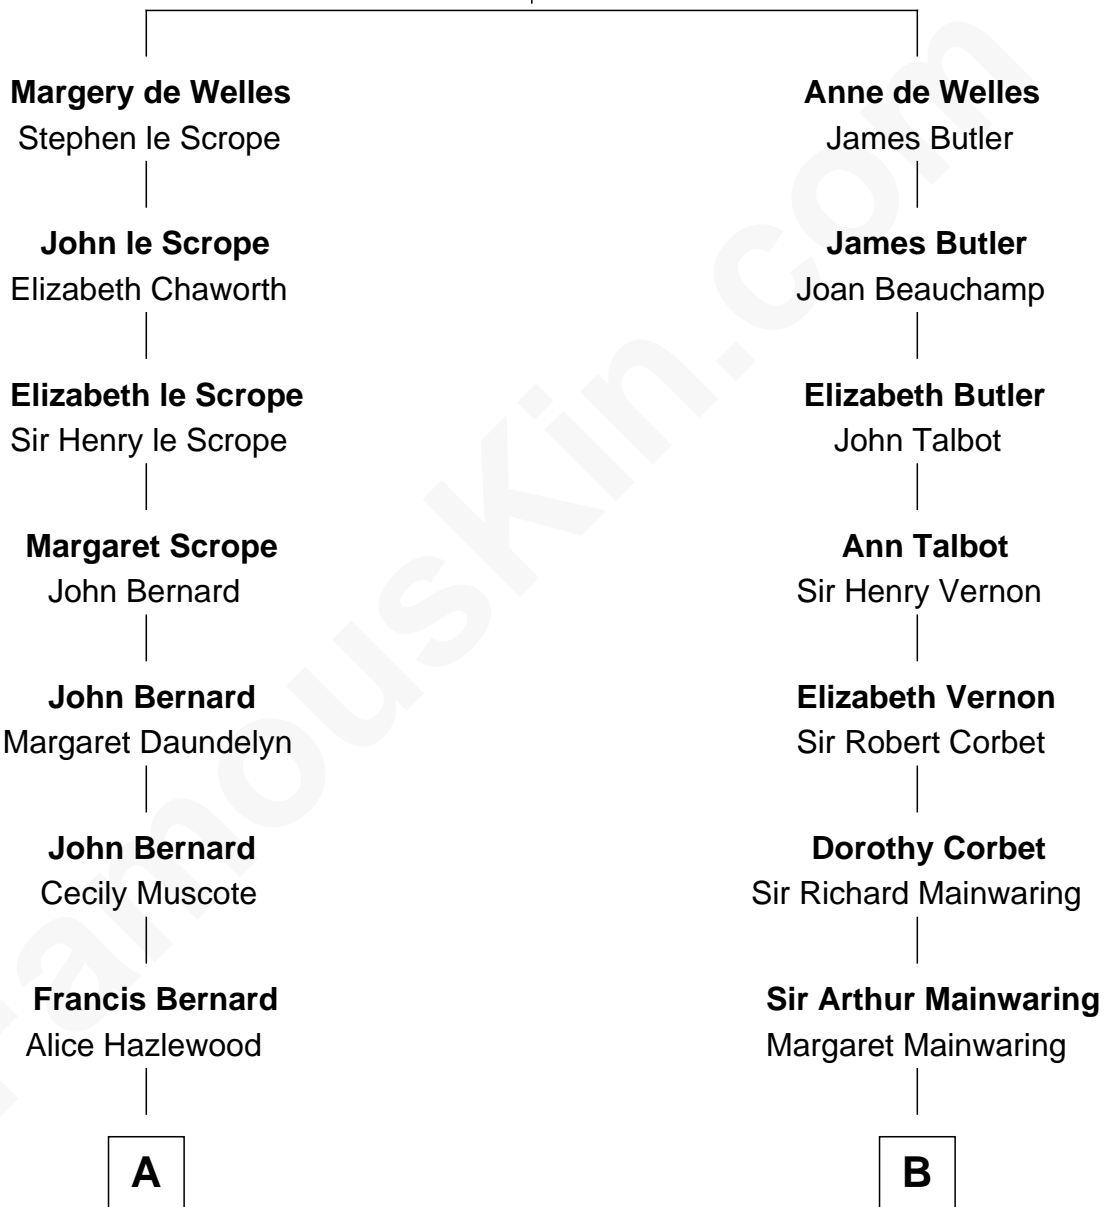

FamousKin.com

Relationship Chart of

Fitzhugh Lee

40th Governor of Virginia

15th cousin 4 times removed of

Illeana Douglas

TV and Movie Actress

John de Welles

Maud de Roos

C

Melvyn Edouard Hesselberg

Rosalind Hightower

Gregory Hesselberg

Joan Georgescu

Illeana Douglas

TV and Movie Actress

FamousKin.com