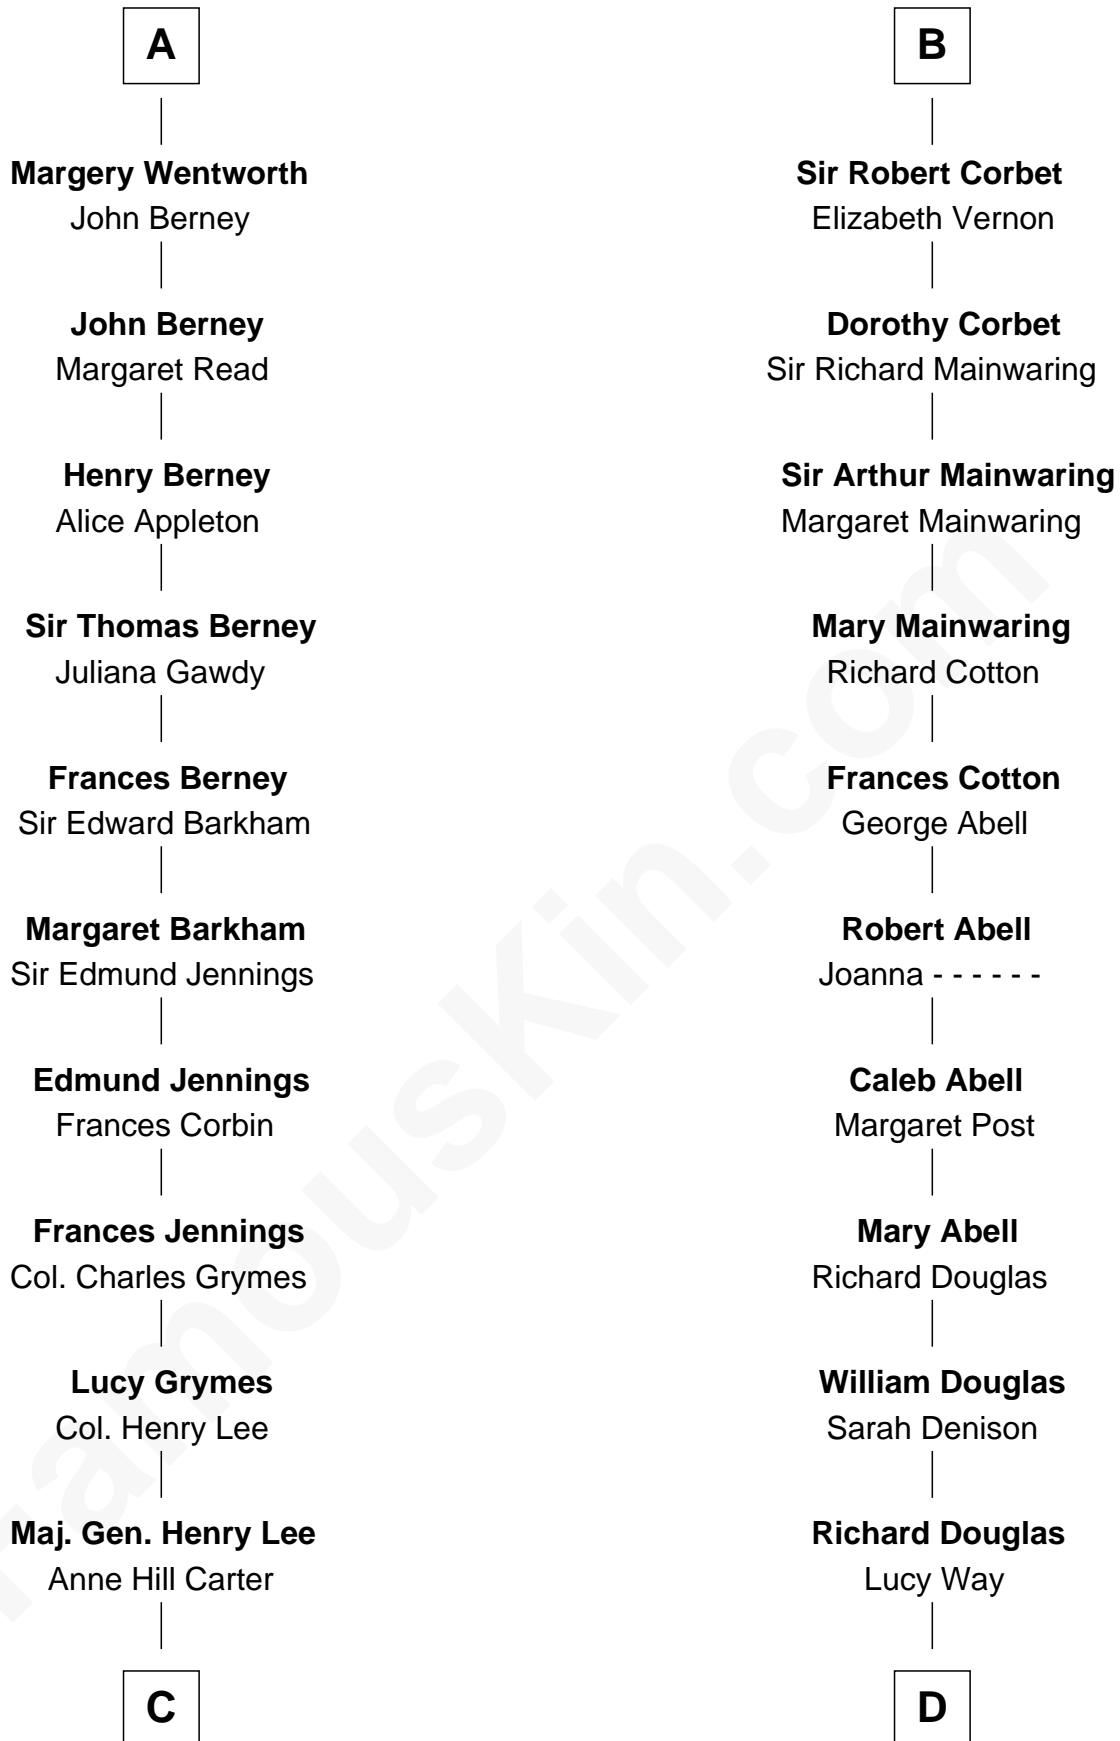

FamousKin.com

Relationship Chart of

Fitzhugh Lee

40th Governor of Virginia

18th cousin 2 times removed of

Melvyn Douglas
Movie Actor

Hugh le Despencer
Eleanor de Clare

Isabel le Despencer
Richard Fitzalan

Sir Edmund Fitzalan
Sibyl de Montagu

Philippe Fitzalan
Sir Richard Sergeaux

Elizabeth Sergeaux
Sir William Marney

Emma Marney
Sir Thomas Tyrrell

Humphrey Tyrrell
Isabel Helion

Anne Tyrrell
Sir Roger Wentworth

A

Sir Edward le Despencer
Anne de Ferrers

Edward Despencer
Elizabeth Burghersh

Margaret Despencer
Robert de Ferrers

Sir Edmund Ferrers
Ellen Roche

Sir William Ferrers
Elizabeth Belknap

Anne Ferrers
Sir Walter Devereux

Elizabeth Devereux
Sir Richard Corbet

B

C

Sydney Smith Lee
Anna Maria Mason

Fitzhugh Lee
40th Governor of Virginia

D

Erskine Douglas
Sophia Garrett

Emma Jane Douglas
Col. George Taliaferro Shackelford