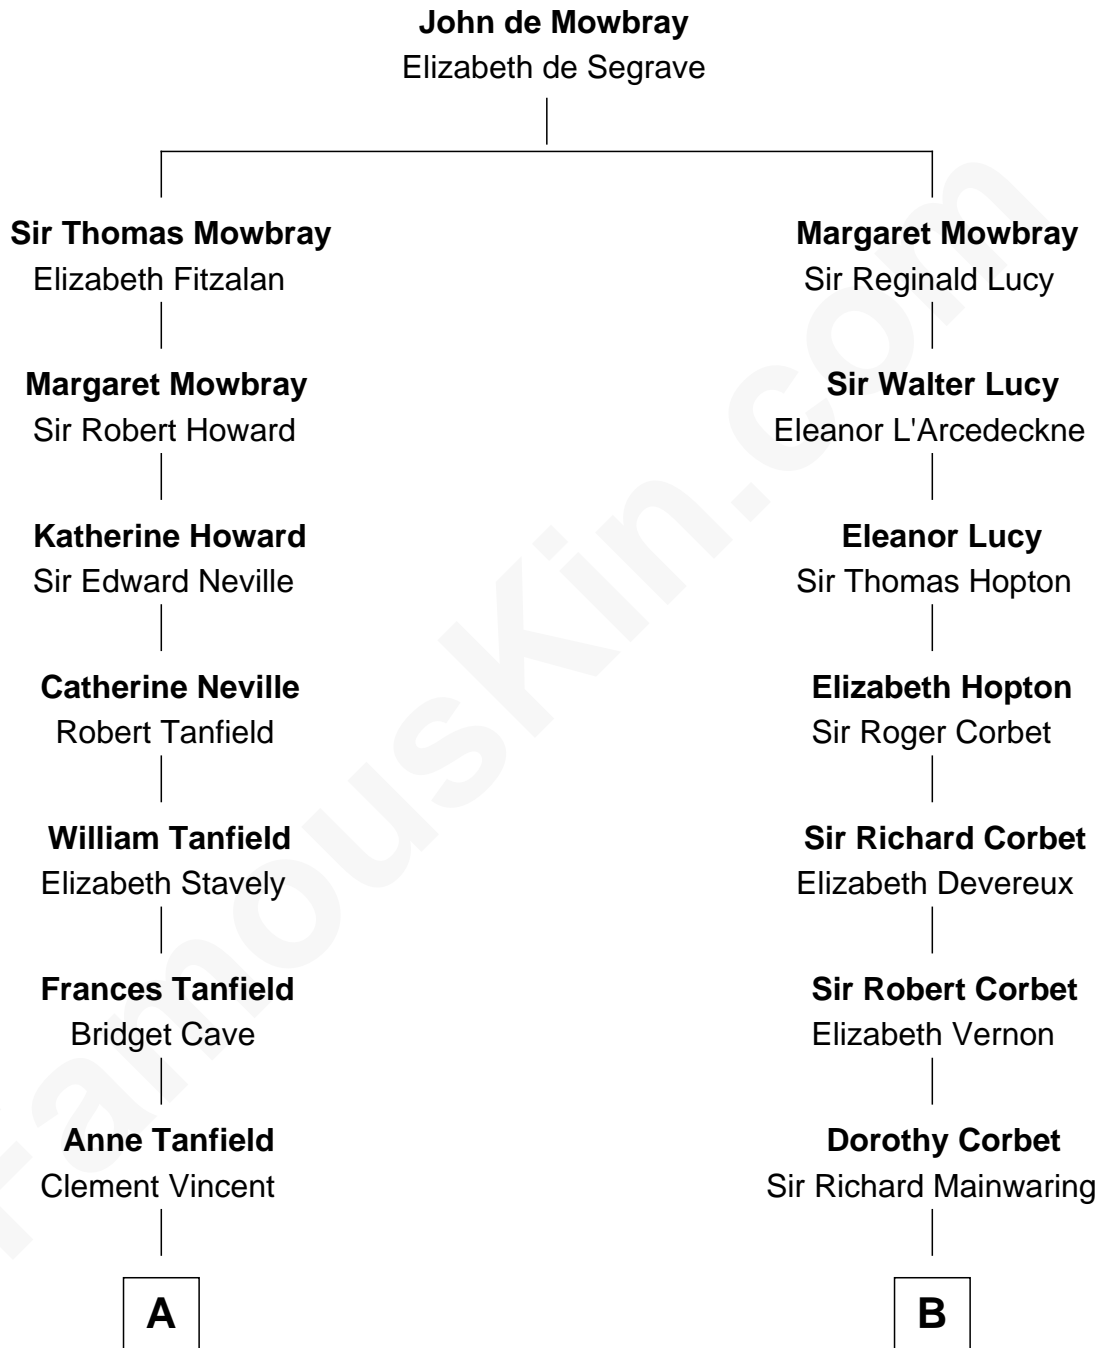

# FamousKin.com Relationship Chart of

**Fitzhugh Lee**

*40th Governor of Virginia*

16th cousin 2 times removed of

**Melvyn Douglas**

*Movie Actor*

**C**

**Lena Priscilla Shackelford**  
Edouard Gregory Hesselberg

**Melvyn Douglas**  
*Movie Actor*

FamousKin.com