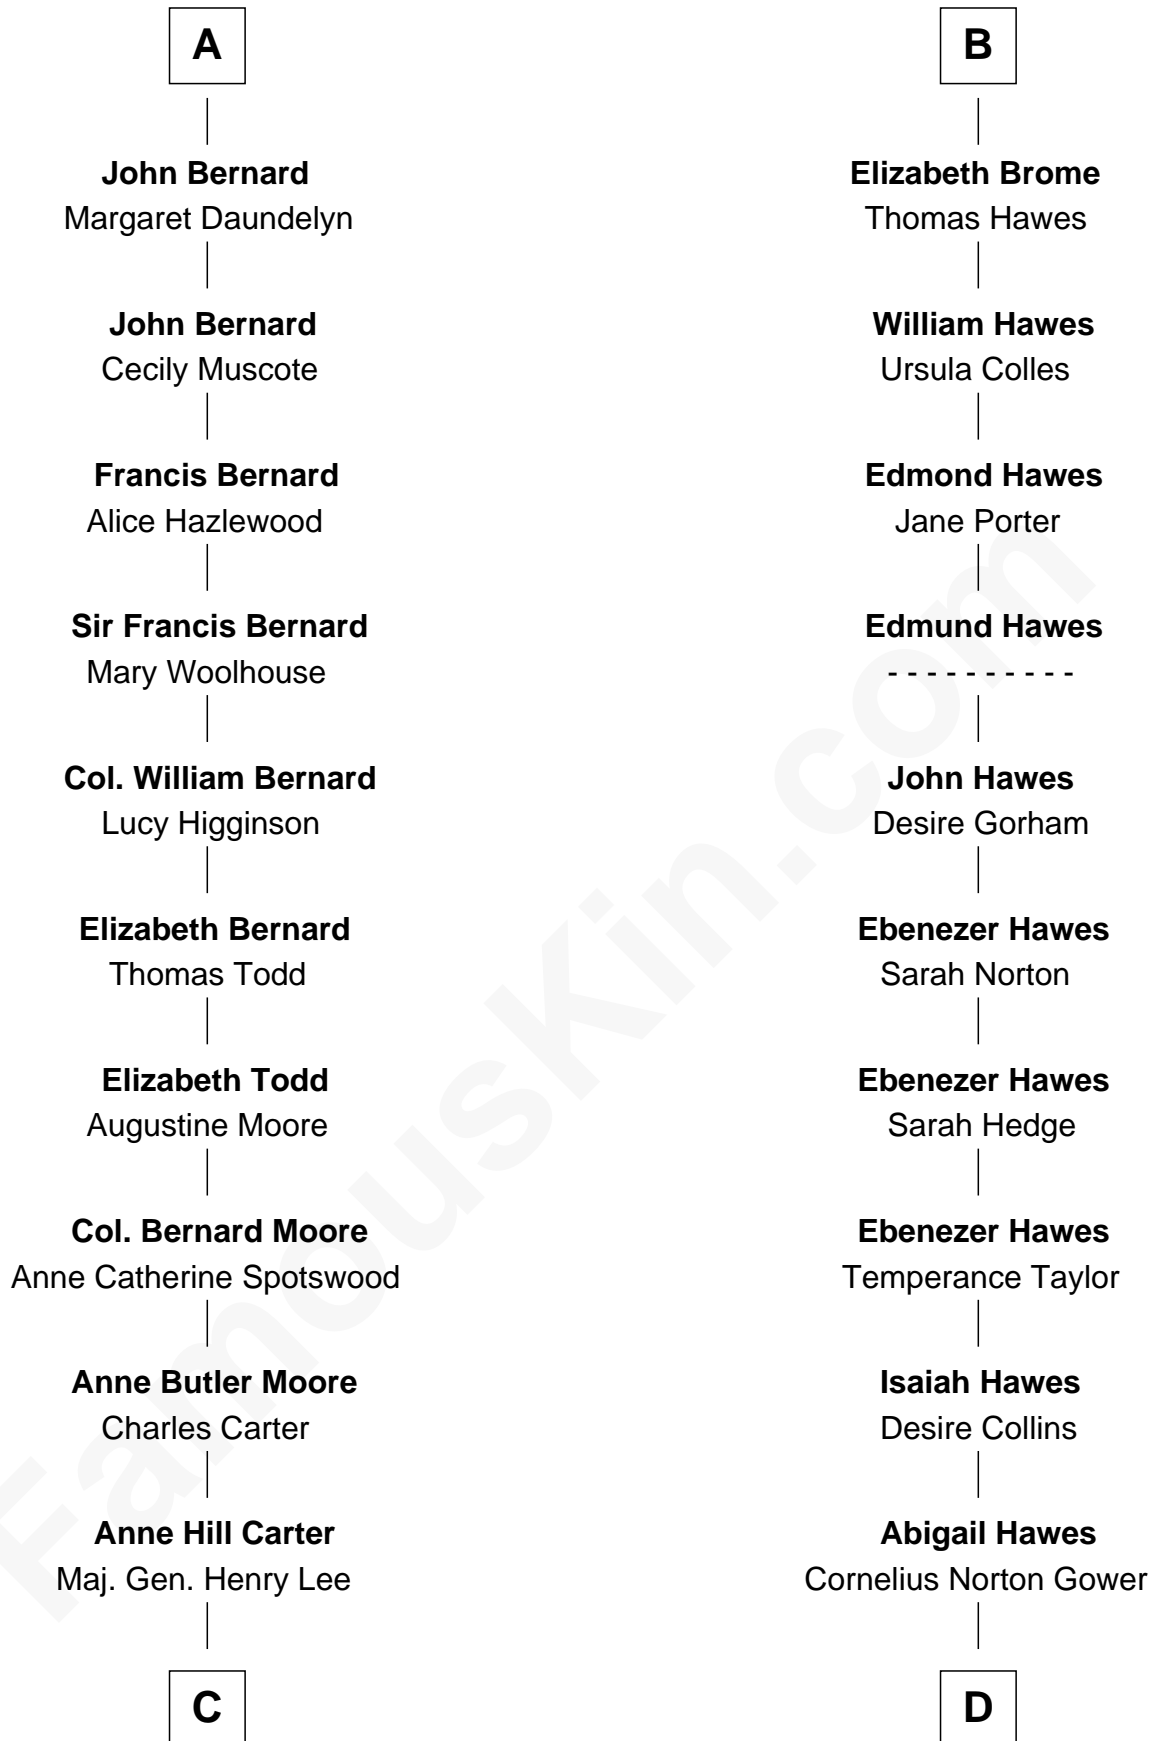

## Relationship Chart of

### Fitzhugh Lee

40th Governor of Virginia

18th cousin 3 times removed of

**Sarah Palin**

9th Governor of Alaska

**Sir Robert de Ros**

Isabel de Aubeney

**C**

**Sydney Smith Lee**  
Anna Maria Mason

**Fitzhugh Lee**  
*40th Governor of Virginia*

**D**

**Arthur Collins Gower**  
Mary Schmolz

**James Carl Gower**  
Cora Godfrey Strong

**Helen Louise Gower**  
Clement James Sheeran

**Sarah Sheeran**  
Charles Richard Heath

**Sarah Palin**  
*9th Governor of Alaska*

FamousKin.com