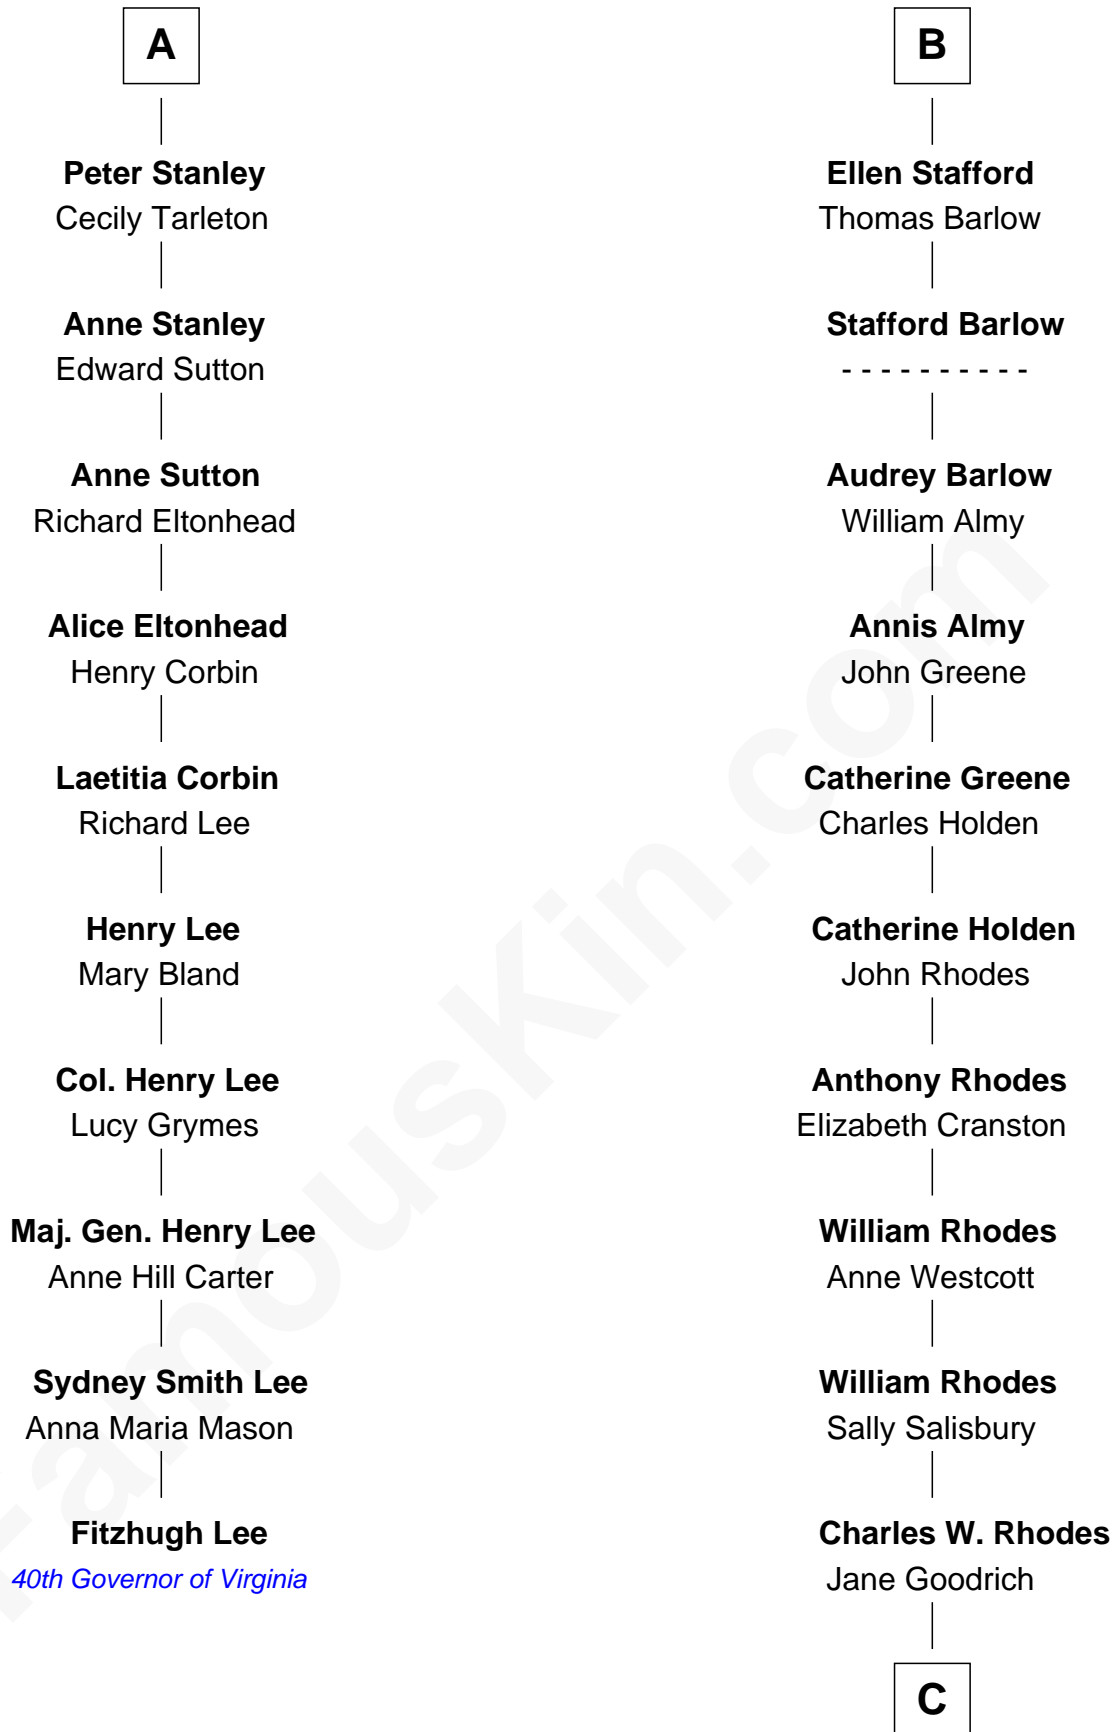

FamousKin.com

Relationship Chart of

Fitzhugh Lee

40th Governor of Virginia

16th cousin 5 times removed of

Sarah Palin

9th Governor of Alaska

C

Alma Miranda Rhodes

James W. Heath

Charles R. Heath

Alice Adeline Oriel

Charles Francis Heath

Nellie Marie Brandt

Charles Richard Heath

Sarah Sheeran