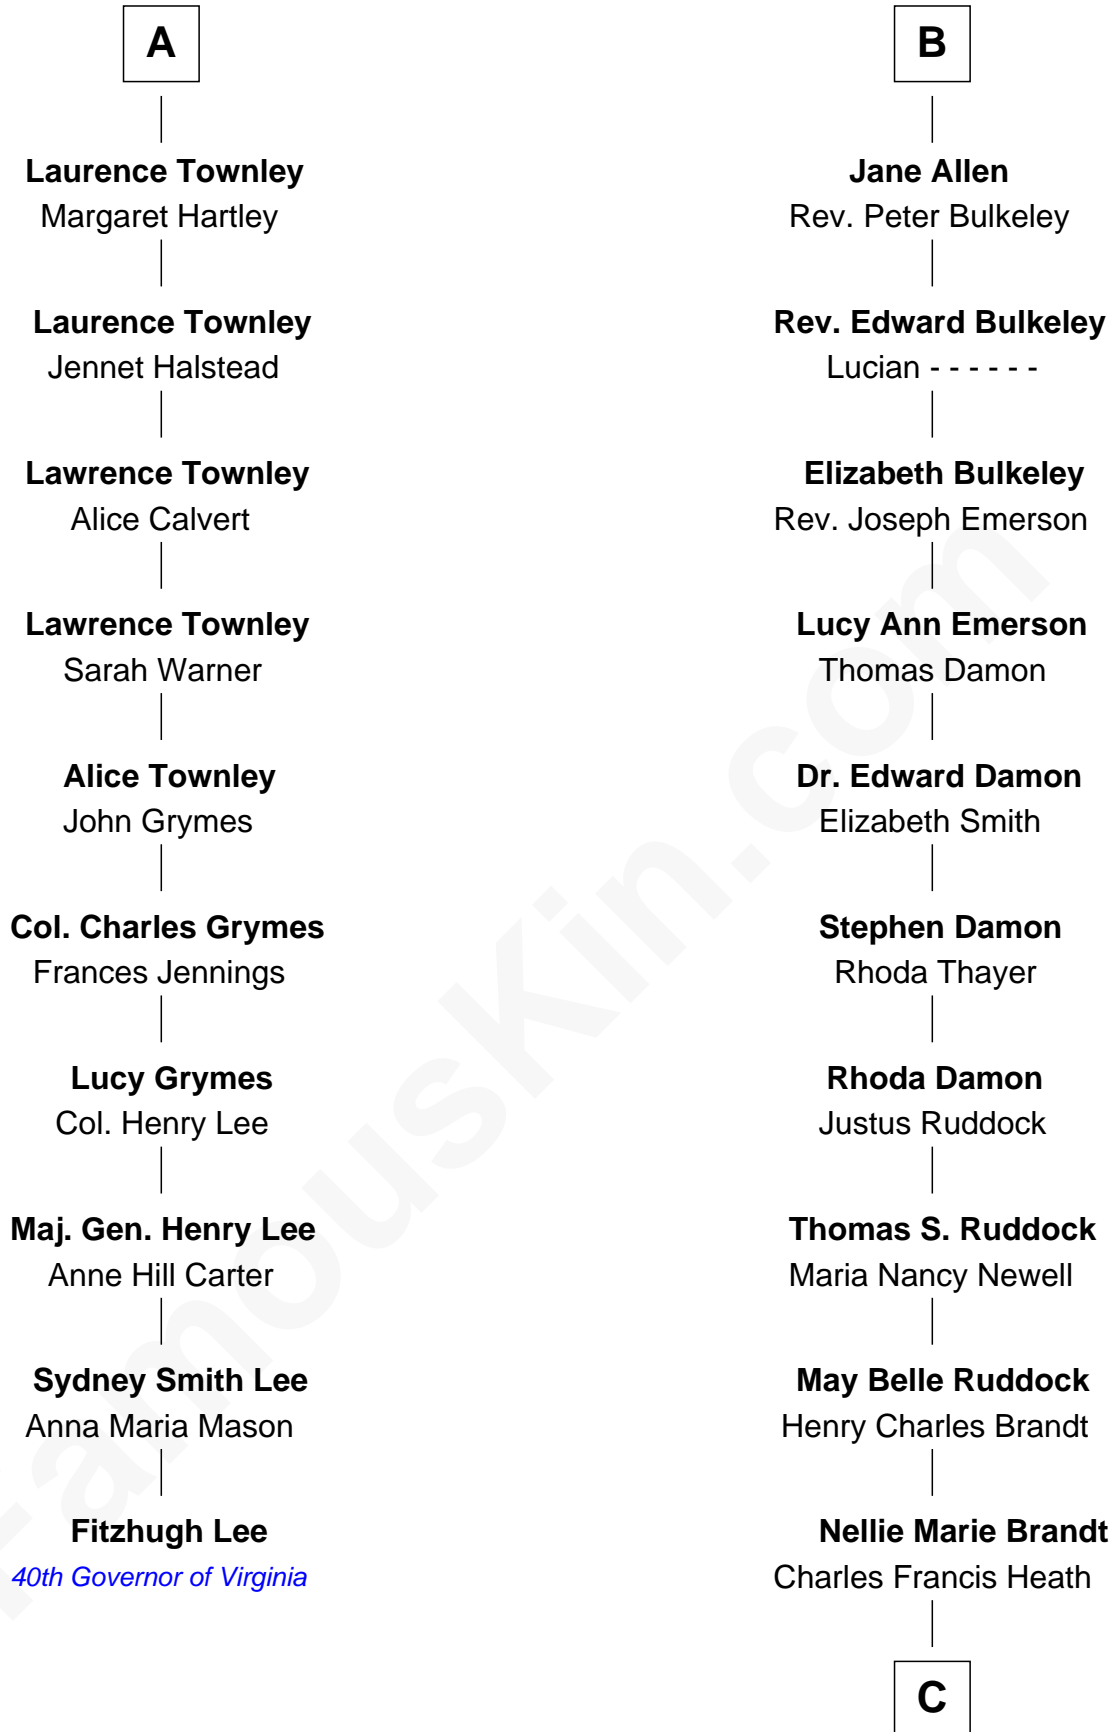

## Relationship Chart of

### Fitzhugh Lee

40th Governor of Virginia

16th cousin 2 times removed of

**Sarah Palin**

9th Governor of Alaska

**C**

Charles Richard Heath

Sarah Sheeran

**Sarah Palin**

*9th Governor of Alaska*

FamousKin.com