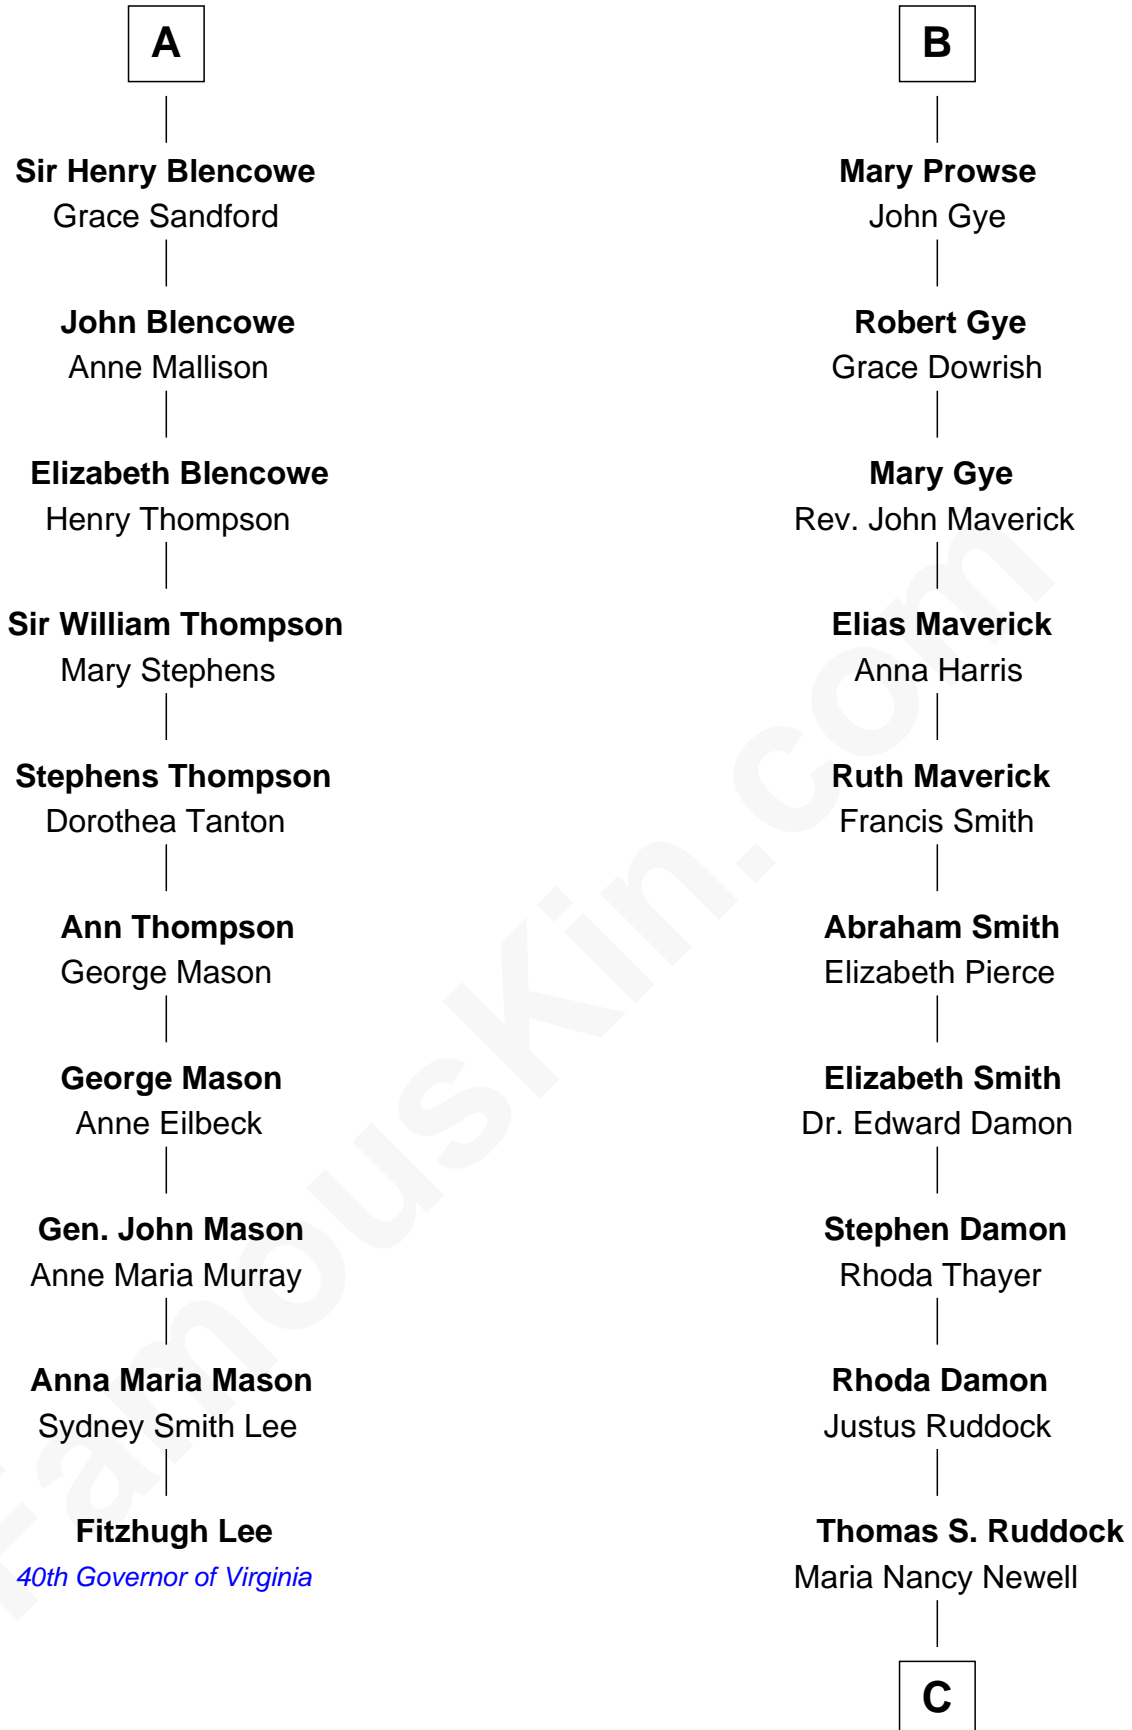

### Fitzhugh Lee

40th Governor of Virginia

16th cousin 4 times removed of

**Sarah Palin**

9th Governor of Alaska

**Sir Maurice de Berkeley**

Eve la Zouche

**Thomas de Berkeley**  
Katherine de Clyvedon

**Sir John Berkeley**  
Elizabeth Betteshorne

**Elizabeth Berkeley**  
Sir John Sutton

**Sir Edmund Sutton**  
Matilda Clifford

**Thomas Dudley**  
Grace Threlkeld

**Winifred Dudley**  
Anthony Blencowe

**Richard Blencowe**  
Apollonia Tolson

**A**

**Milicent de Berkeley**  
John Maltravers

**Sir John Maltravers**  
Gwenthin - - - - -

**Eleanor Maltravers**  
John Fitzalan

**Joan Fitzalan**  
Sir William Echyngham

**Joan Echyngham**  
Sir John Bayntun

**Henry Bayntun**  
- - - - -

**Jane Bayntun**  
Thomas Prowse

**B**

**C**

—  
**May Belle Ruddock**  
Henry Charles Brandt

—  
**Nellie Marie Brandt**  
Charles Francis Heath

—  
**Charles Richard Heath**  
Sarah Sheeran