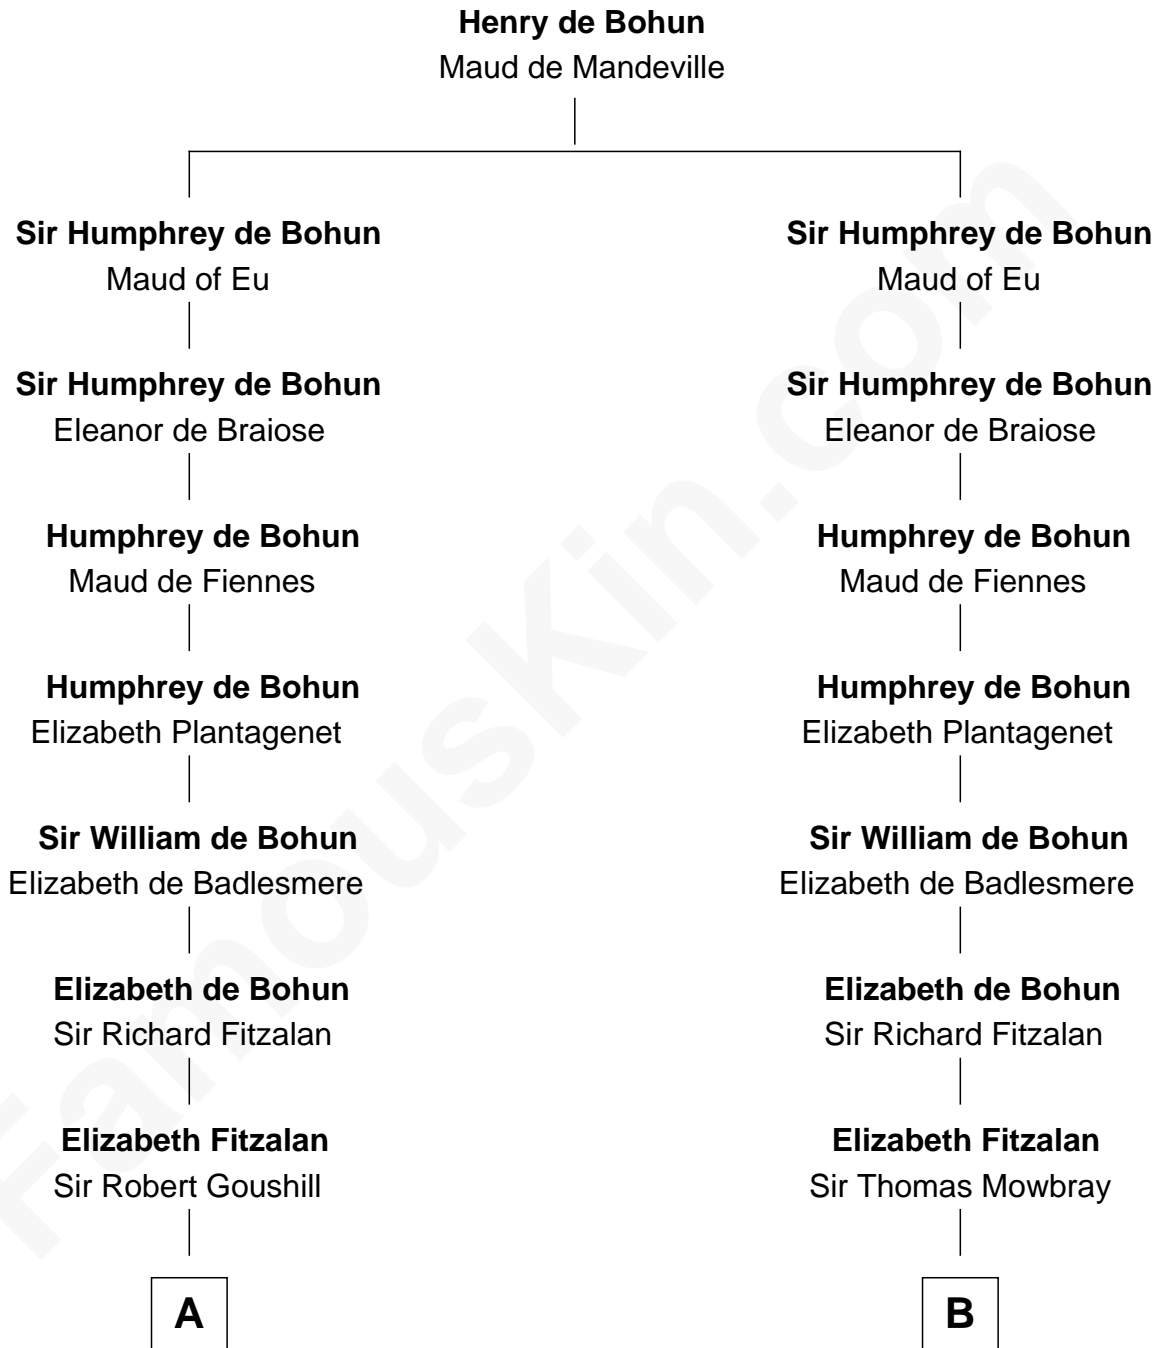

Thomas Jefferson

3rd U.S. President and Signer of the Declaration of Independence