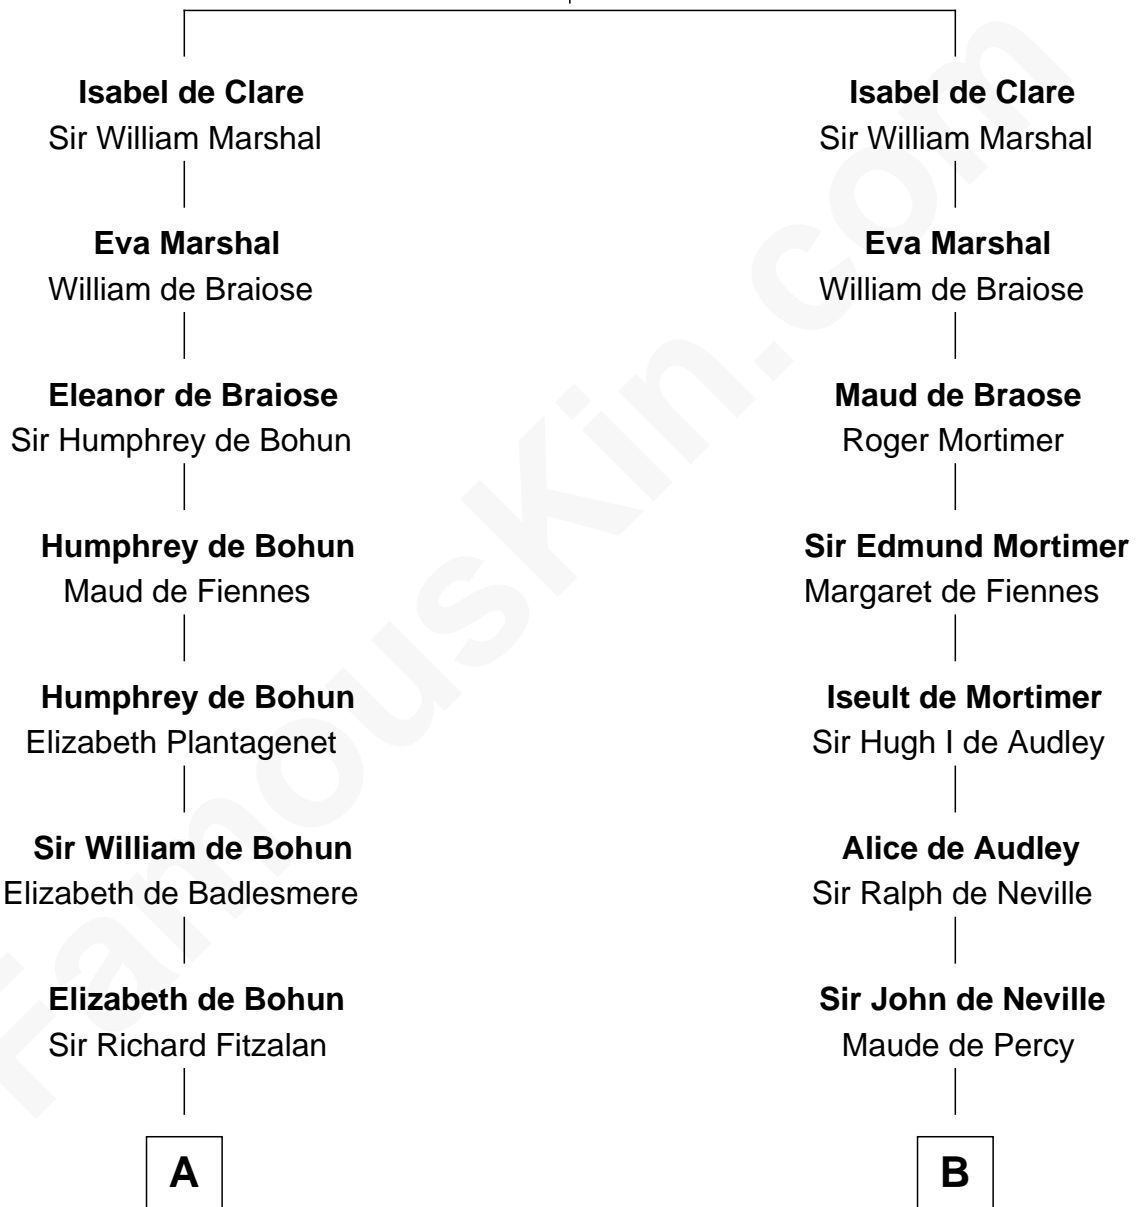

## Relationship Chart of

### Fitzhugh Lee

40th Governor of Virginia

19th cousin 2 times removed of

### Thomas Jefferson

3rd U.S. President and Signer of the Declaration of Independence

**Richard de Clare**  
Aoife MacMurrough

**C**

**Henry Lee**  
Mary Bland

**Col. Henry Lee**  
Lucy Grymes

**Maj. Gen. Henry Lee**  
Anne Hill Carter

**Sydney Smith Lee**  
Anna Maria Mason

**Fitzhugh Lee**  
*40th Governor of Virginia*

**D**

**Isham Randolph**  
Jane Rogers

**Jane Randolph**  
Peter Jefferson

**Thomas Jefferson**  
*3rd U.S. President*