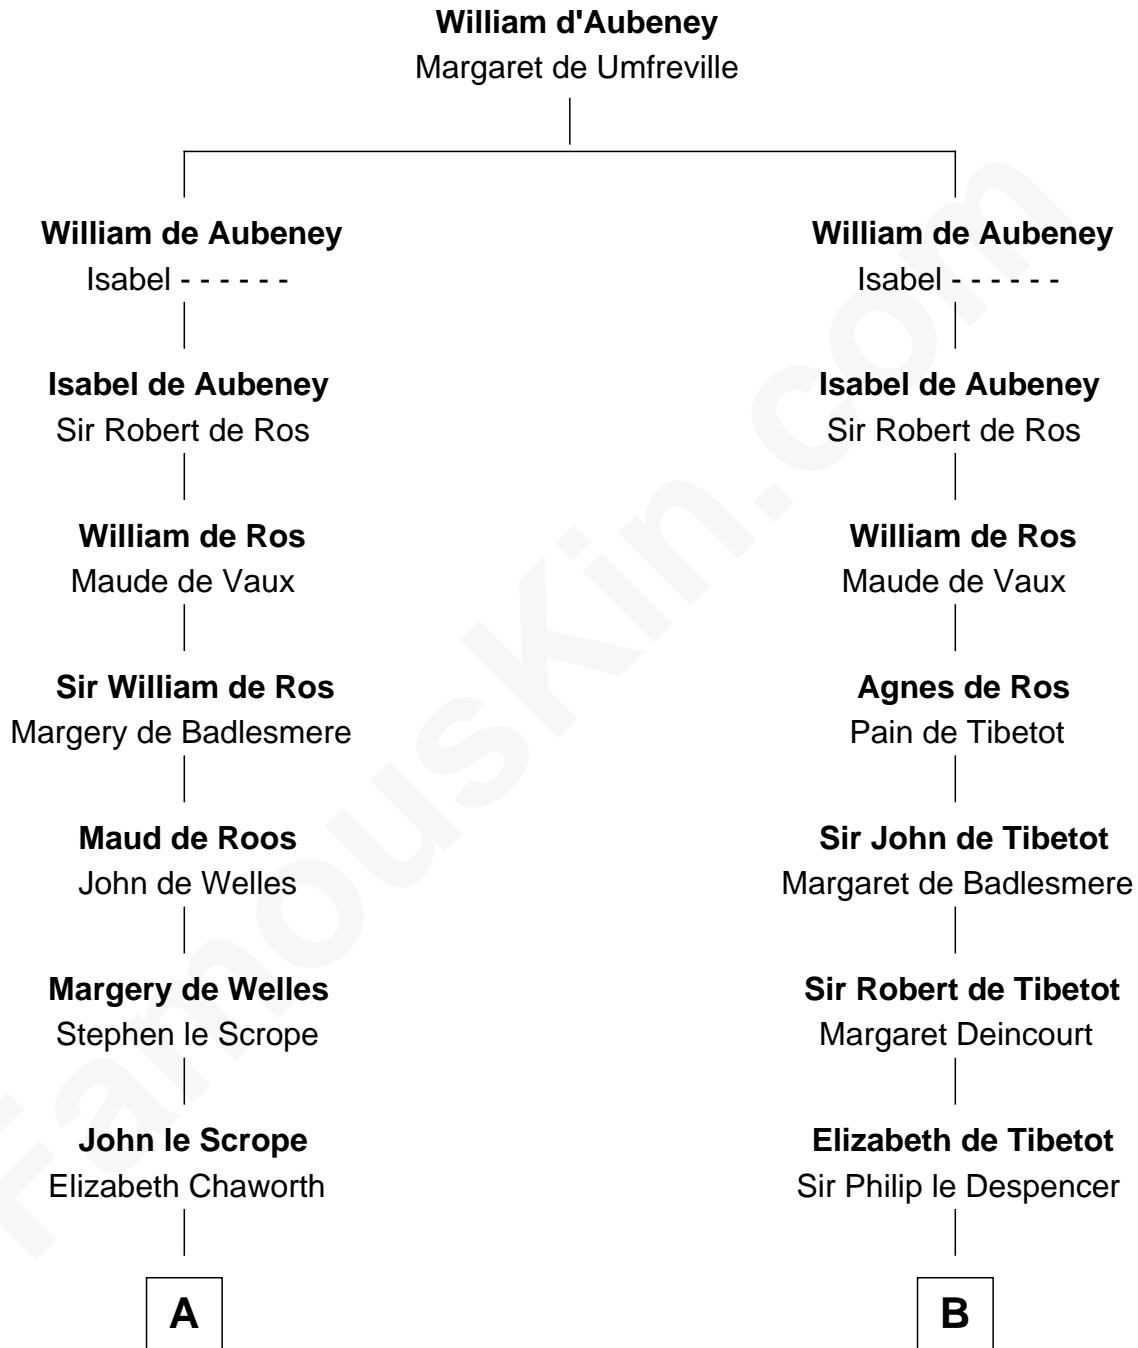

FamousKin.com

Relationship Chart of

Fitzhugh Lee

40th Governor of Virginia

19th cousin 1 time removed of

Thomas Jefferson

3rd U.S. President and Signer of the Declaration of Independence

C

Anne Butler Moore

Charles Carter

Anne Hill Carter
Maj. Gen. Henry Lee

Sydney Smith Lee
Anna Maria Mason

Fitzhugh Lee
40th Governor of Virginia

D

Isham Randolph

Jane Rogers

Jane Randolph
Peter Jefferson

Thomas Jefferson
3rd U.S. President

FamousKin.com