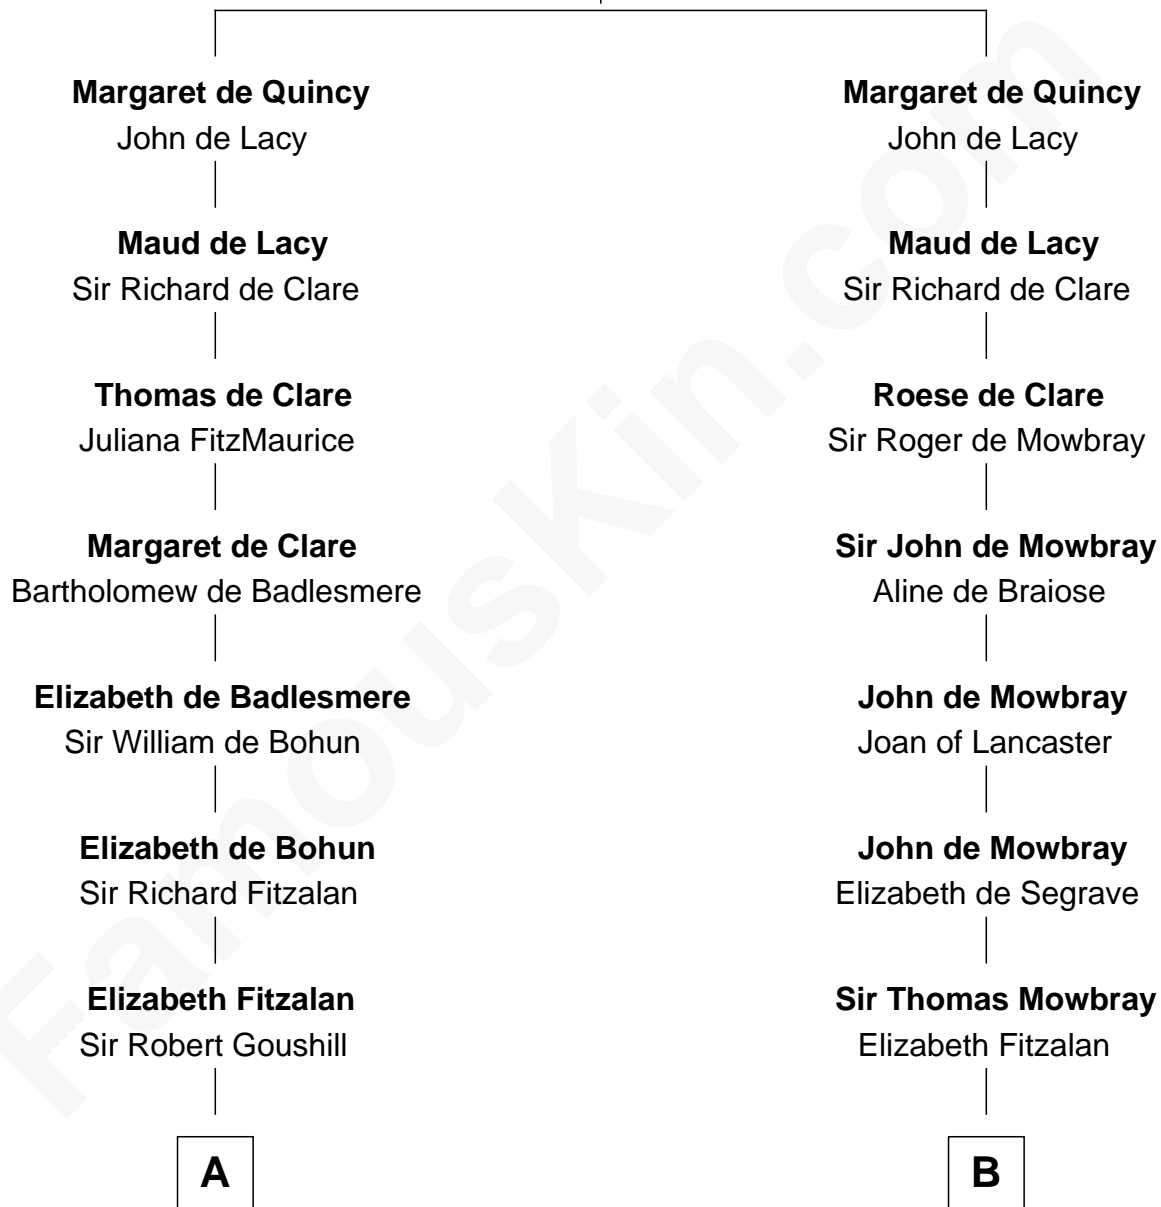

FamousKin.com

Relationship Chart of

Fitzhugh Lee

40th Governor of Virginia

19th cousin 1 time removed of

Thomas Jefferson

3rd U.S. President and Signer of the Declaration of Independence

Sir Robert II de Quincy

Hawise of Chester

C

Col. Henry Lee

Lucy Grymes

Maj. Gen. Henry Lee

Anne Hill Carter

Sydney Smith Lee

Anna Maria Mason

Fitzhugh Lee

40th Governor of Virginia

D

Isham Randolph

Jane Rogers

Jane Randolph

Peter Jefferson

Thomas Jefferson

3rd U.S. President

FamousKin.com