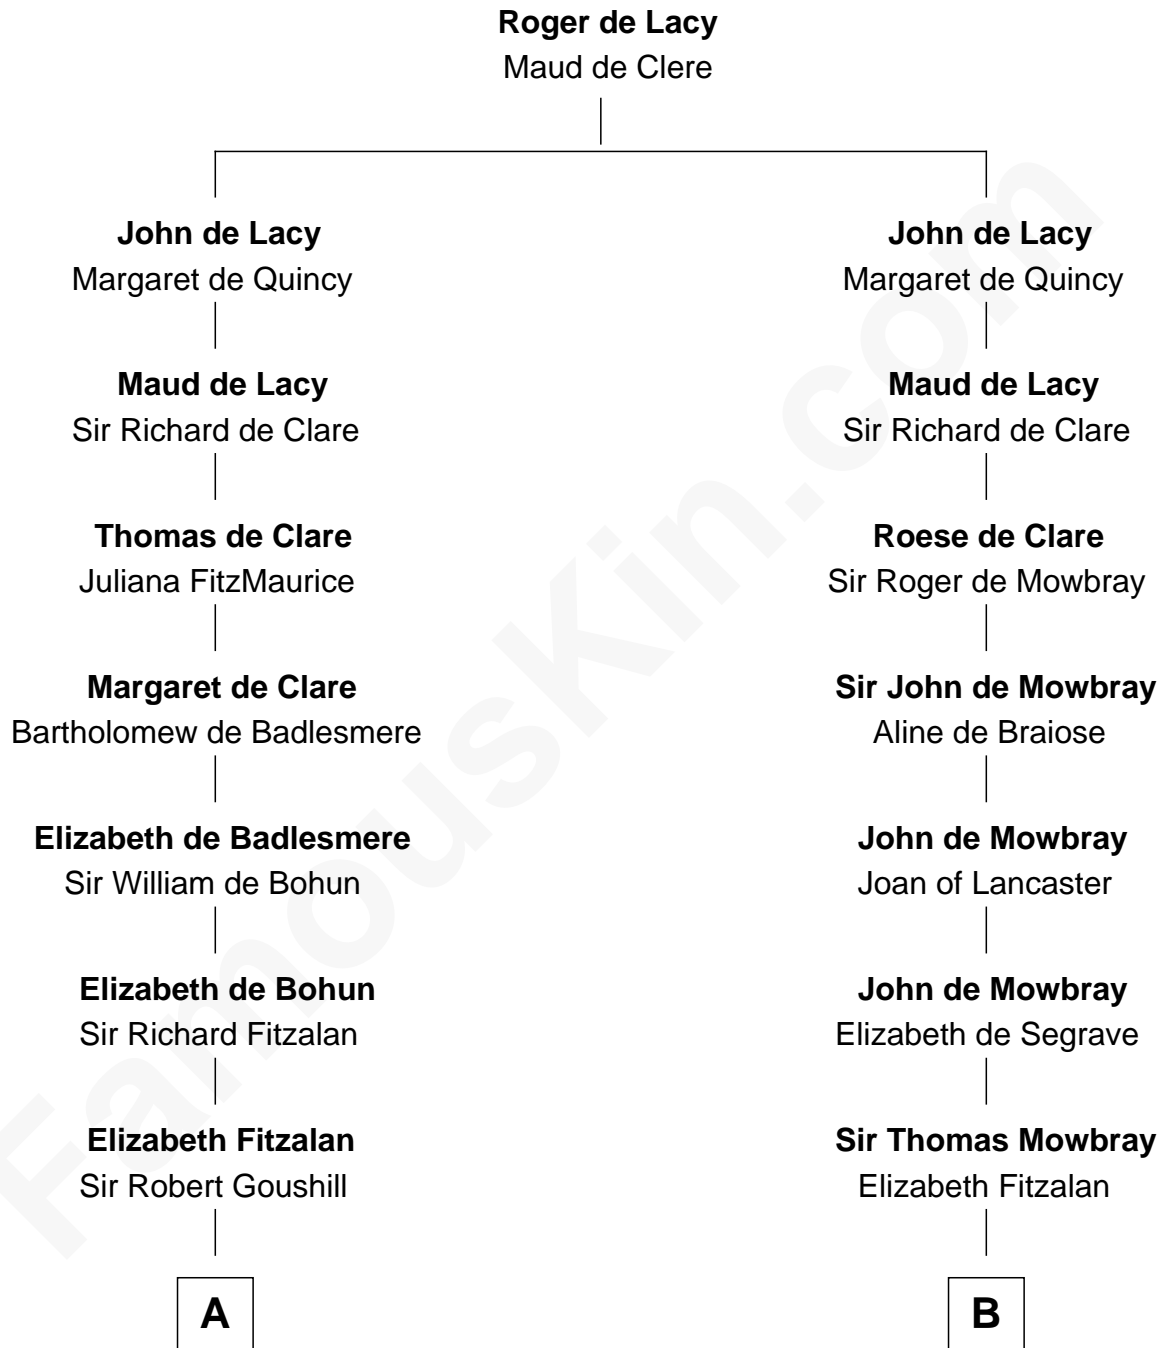

FamousKin.com

Relationship Chart of

Fitzhugh Lee

40th Governor of Virginia

19th cousin 1 time removed of

Thomas Jefferson

3rd U.S. President and Signer of the Declaration of Independence

C

Col. Henry Lee

Lucy Grymes

Maj. Gen. Henry Lee

Anne Hill Carter

Sydney Smith Lee

Anna Maria Mason

Fitzhugh Lee

40th Governor of Virginia

D

Isham Randolph

Jane Rogers

Jane Randolph

Peter Jefferson

Thomas Jefferson

3rd U.S. President

FamousKin.com