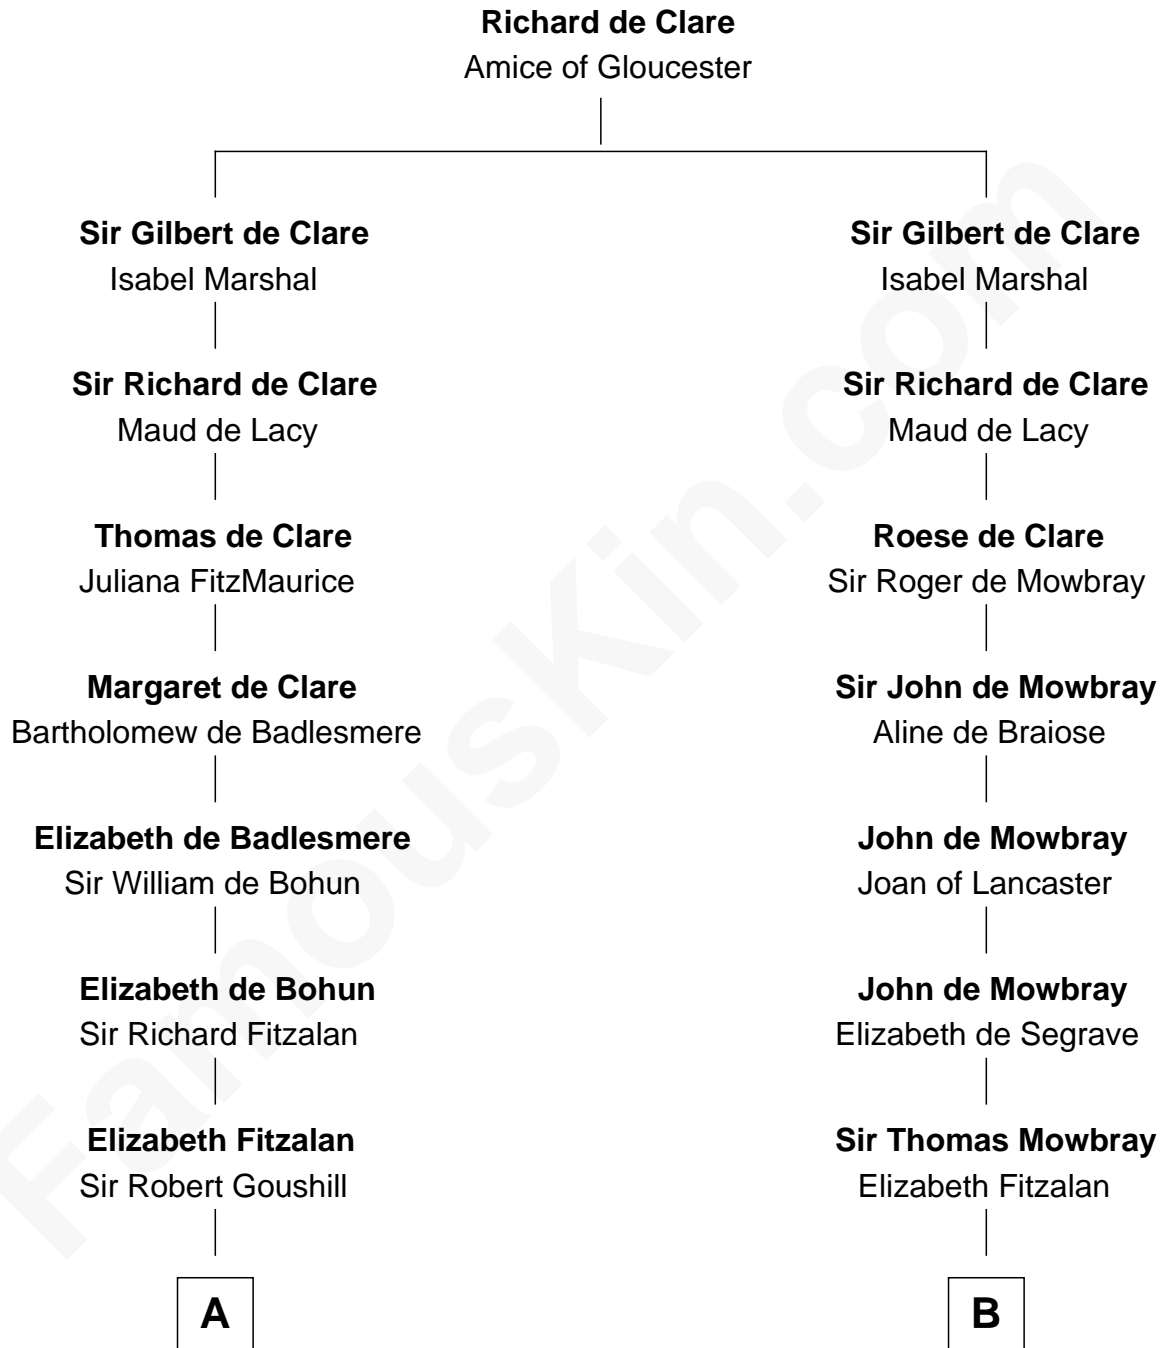

FamousKin.com

Relationship Chart of

Fitzhugh Lee

40th Governor of Virginia

19th cousin 1 time removed of

Thomas Jefferson

3rd U.S. President and Signer of the Declaration of Independence

C

Col. Henry Lee

Lucy Grymes

Maj. Gen. Henry Lee

Anne Hill Carter

Sydney Smith Lee

Anna Maria Mason

Fitzhugh Lee

40th Governor of Virginia

D

Isham Randolph

Jane Rogers

Jane Randolph

Peter Jefferson

Thomas Jefferson

3rd U.S. President

FamousKin.com