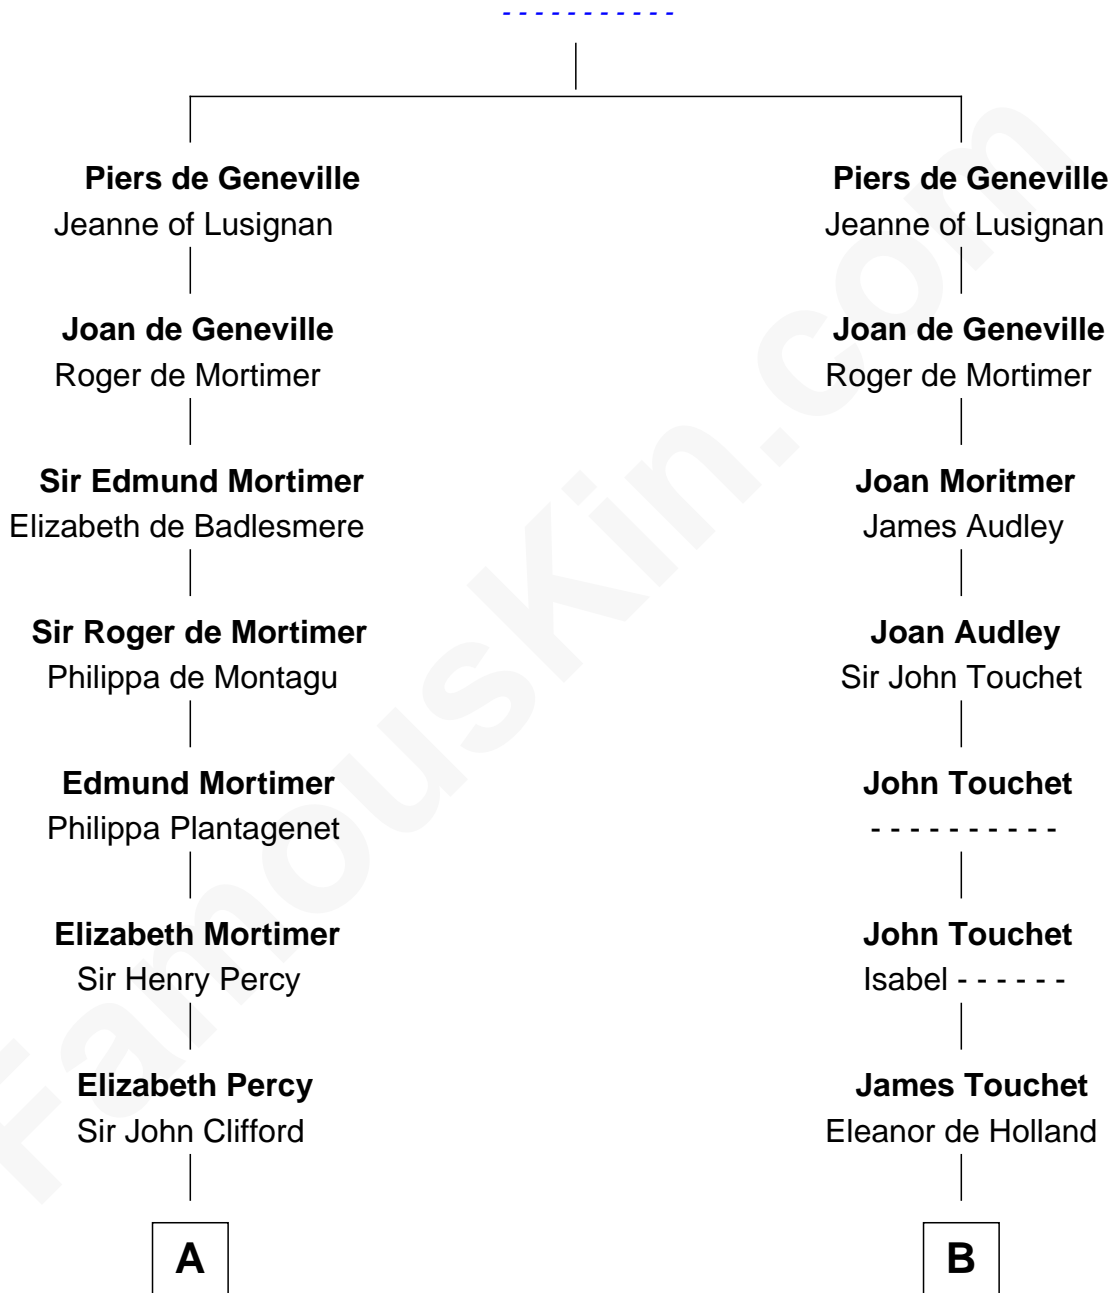

## Relationship Chart of

### Fitzhugh Lee

40th Governor of Virginia

19th cousin 2 times removed of

### Thomas Jefferson

3rd U.S. President and Signer of the Declaration of Independence

### Geoffrey de Geneville

**C**

**Ann Thompson**

George Mason

**George Mason**

Anne Eilbeck

**Gen. John Mason**

Anne Maria Murray