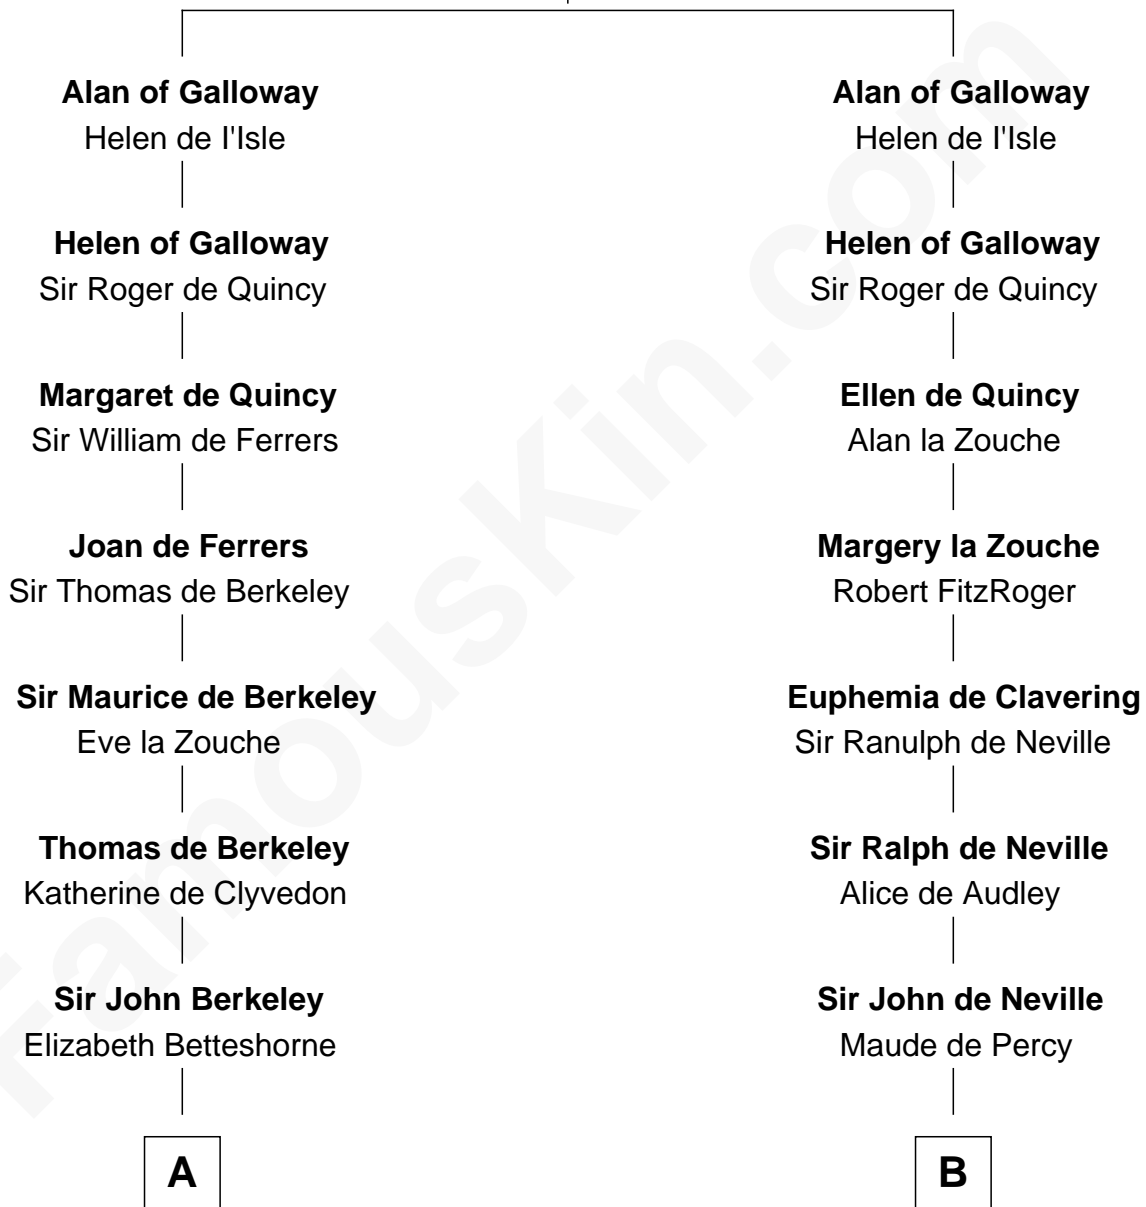

FamousKin.com

Relationship Chart of

Fitzhugh Lee

40th Governor of Virginia

19th cousin 2 times removed of

Thomas Jefferson

3rd U.S. President and Signer of the Declaration of Independence

Roland of Galloway

Helena de Morville

C

Ann Thompson

George Mason

George Mason

Anne Eilbeck

Gen. John Mason

Anne Maria Murray

Anna Maria Mason

Sydney Smith Lee

Fitzhugh Lee

40th Governor of Virginia

D

Isham Randolph

Jane Rogers

Jane Randolph