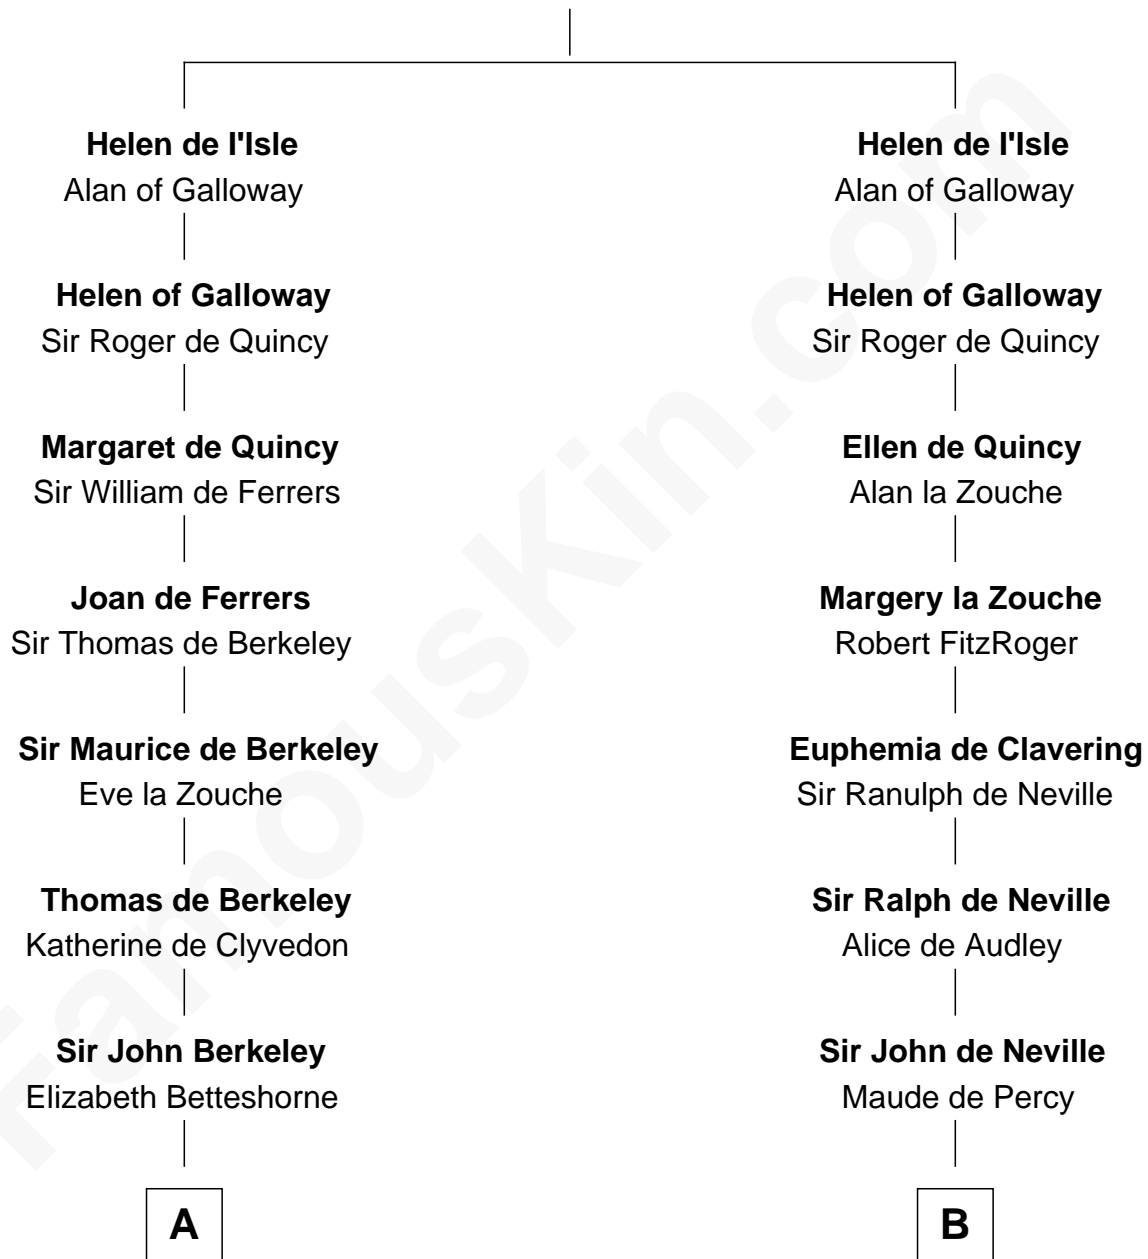

FamousKin.com

Relationship Chart of

Fitzhugh Lee

40th Governor of Virginia

19th cousin 2 times removed of

Thomas Jefferson

3rd U.S. President and Signer of the Declaration of Independence

Reginald de l'Isle

Fonia of Moray

C

Ann Thompson

George Mason

George Mason

Anne Eilbeck

Gen. John Mason

Anne Maria Murray

Anna Maria Mason

Sydney Smith Lee

Fitzhugh Lee

40th Governor of Virginia

D

Isham Randolph

Jane Rogers

Jane Randolph