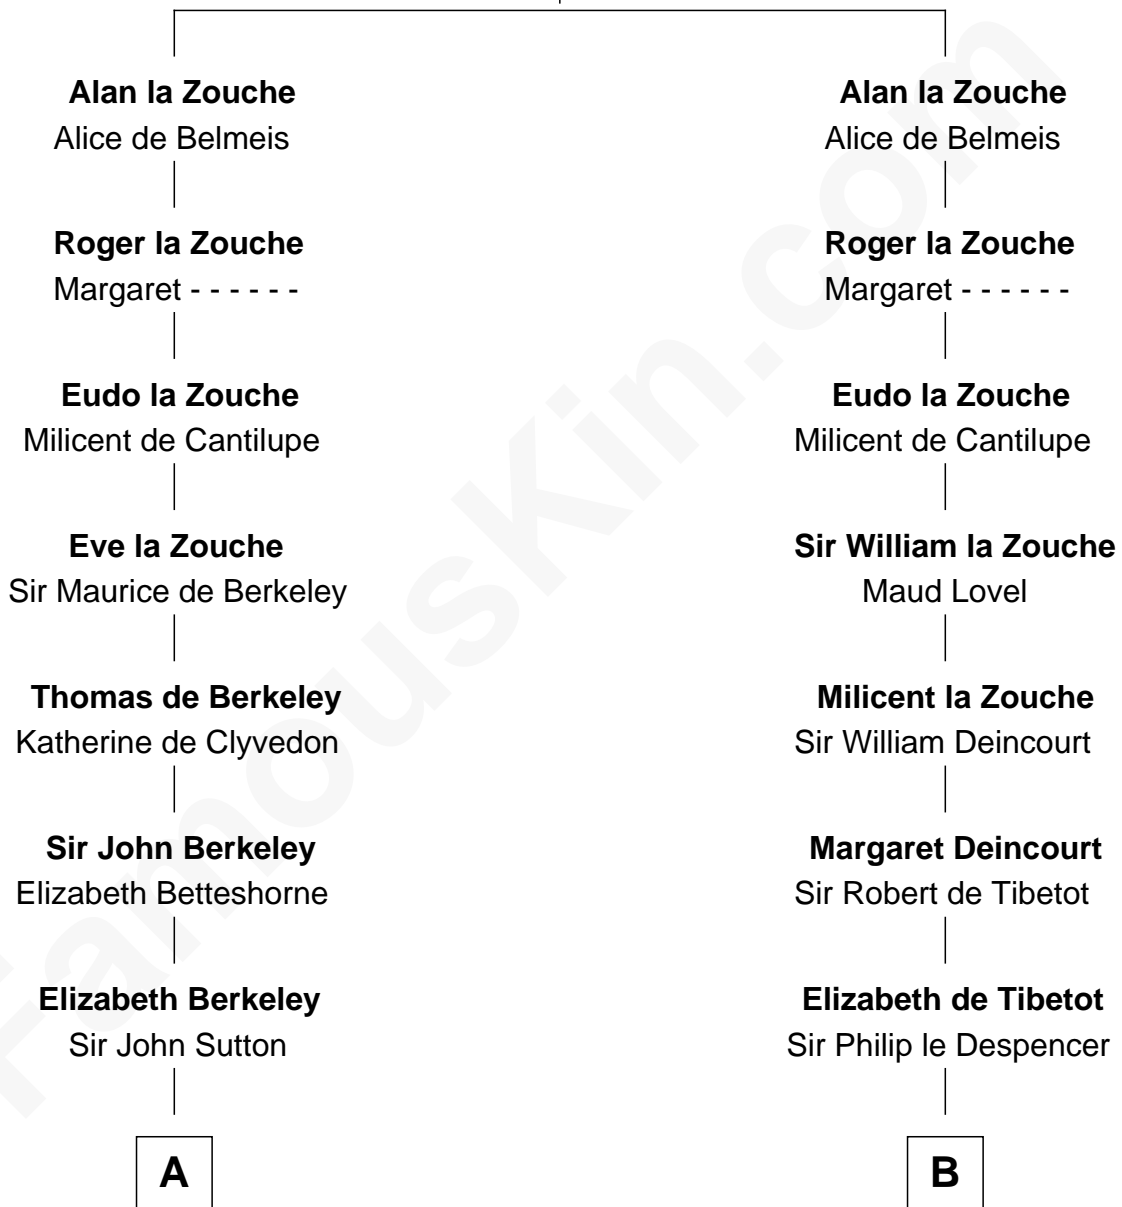

## Relationship Chart of

### Fitzhugh Lee

40th Governor of Virginia

19th cousin 1 time removed of

### Thomas Jefferson

3rd U.S. President and Signer of the Declaration of Independence

**Geoffrey of Porthoët**

Hawise - - - - -

**C**

**George Mason**

Anne Eilbeck

**Gen. John Mason**

Anne Maria Murray

**Anna Maria Mason**

Sydney Smith Lee

**Fitzhugh Lee**

*40th Governor of Virginia*

**D**

**Isham Randolph**

Jane Rogers