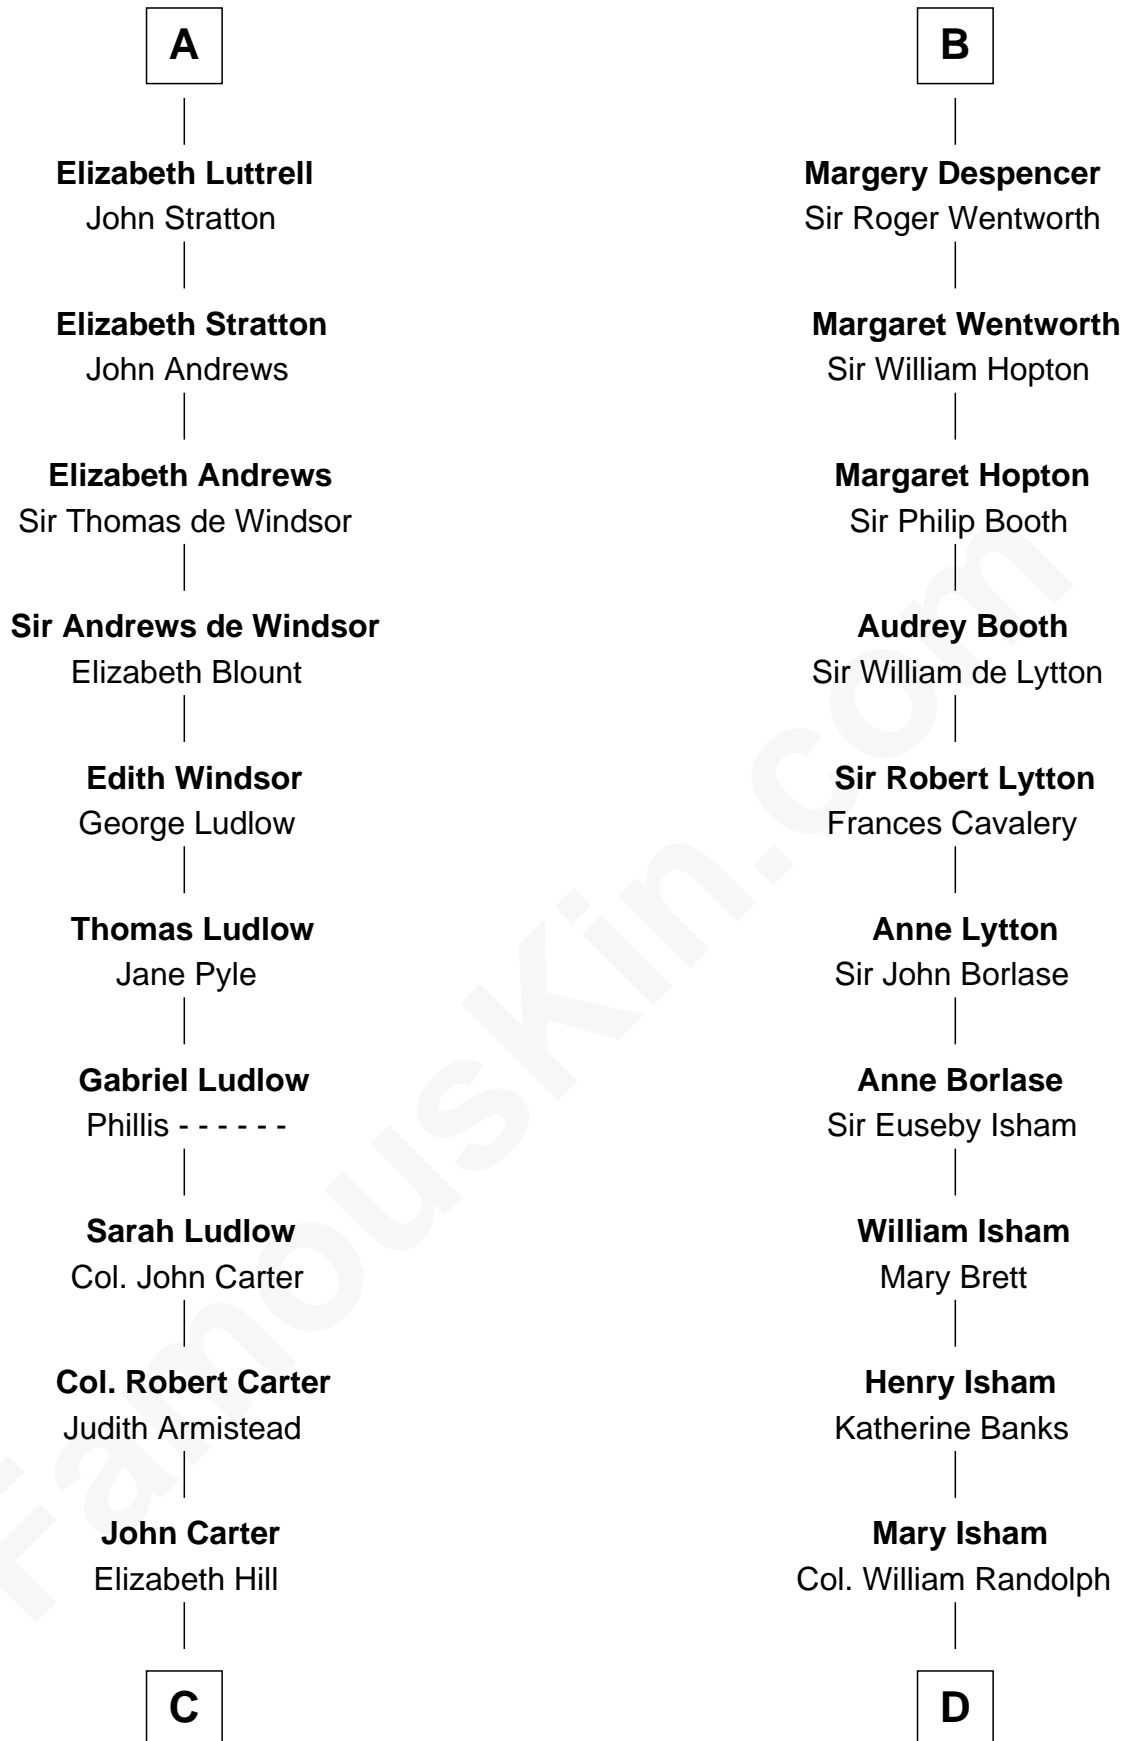

## Relationship Chart of

### Fitzhugh Lee

40th Governor of Virginia

19th cousin 1 time removed of

### Thomas Jefferson

3rd U.S. President and Signer of the Declaration of Independence

#### Thomas le Despencer

**C**

**Charles Carter**  
Anne Butler Moore

**Anne Hill Carter**  
Maj. Gen. Henry Lee

**Sydney Smith Lee**  
Anna Maria Mason

**Fitzhugh Lee**  
*40th Governor of Virginia*

**D**

**Isham Randolph**  
Jane Rogers