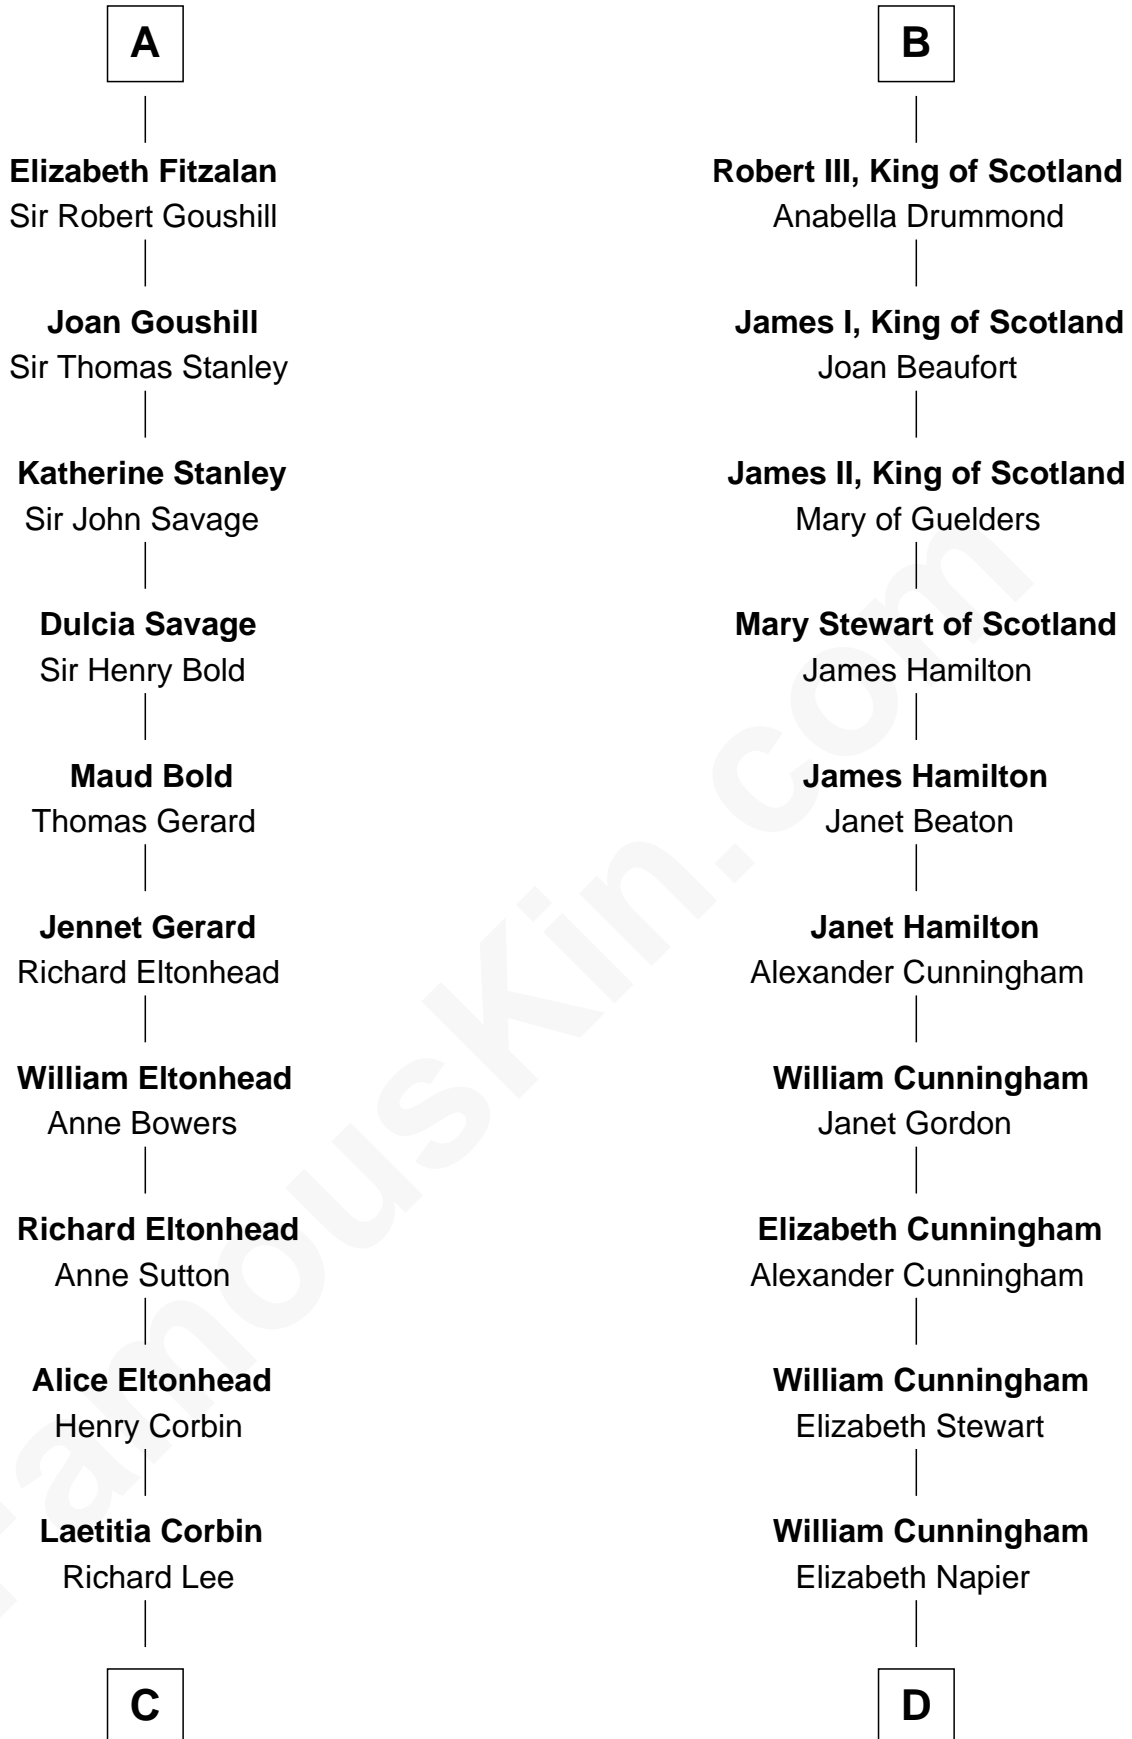

# FamousKin.com Relationship Chart of

**Fitzhugh Lee**

*40th Governor of Virginia*

21st cousin of

**Alexander Hamilton**

*1st U.S. Secretary of the Treasury*

**Richard de Clare**  
Aoife MacMurrough

**C**

**Henry Lee**  
Mary Bland

**Col. Henry Lee**  
Lucy Grymes

**Maj. Gen. Henry Lee**  
Anne Hill Carter

**Sydney Smith Lee**  
Anna Maria Mason

**Fitzhugh Lee**  
*40th Governor of Virginia*

**D**

**Alexander Cunningham**  
Janet Cunningham