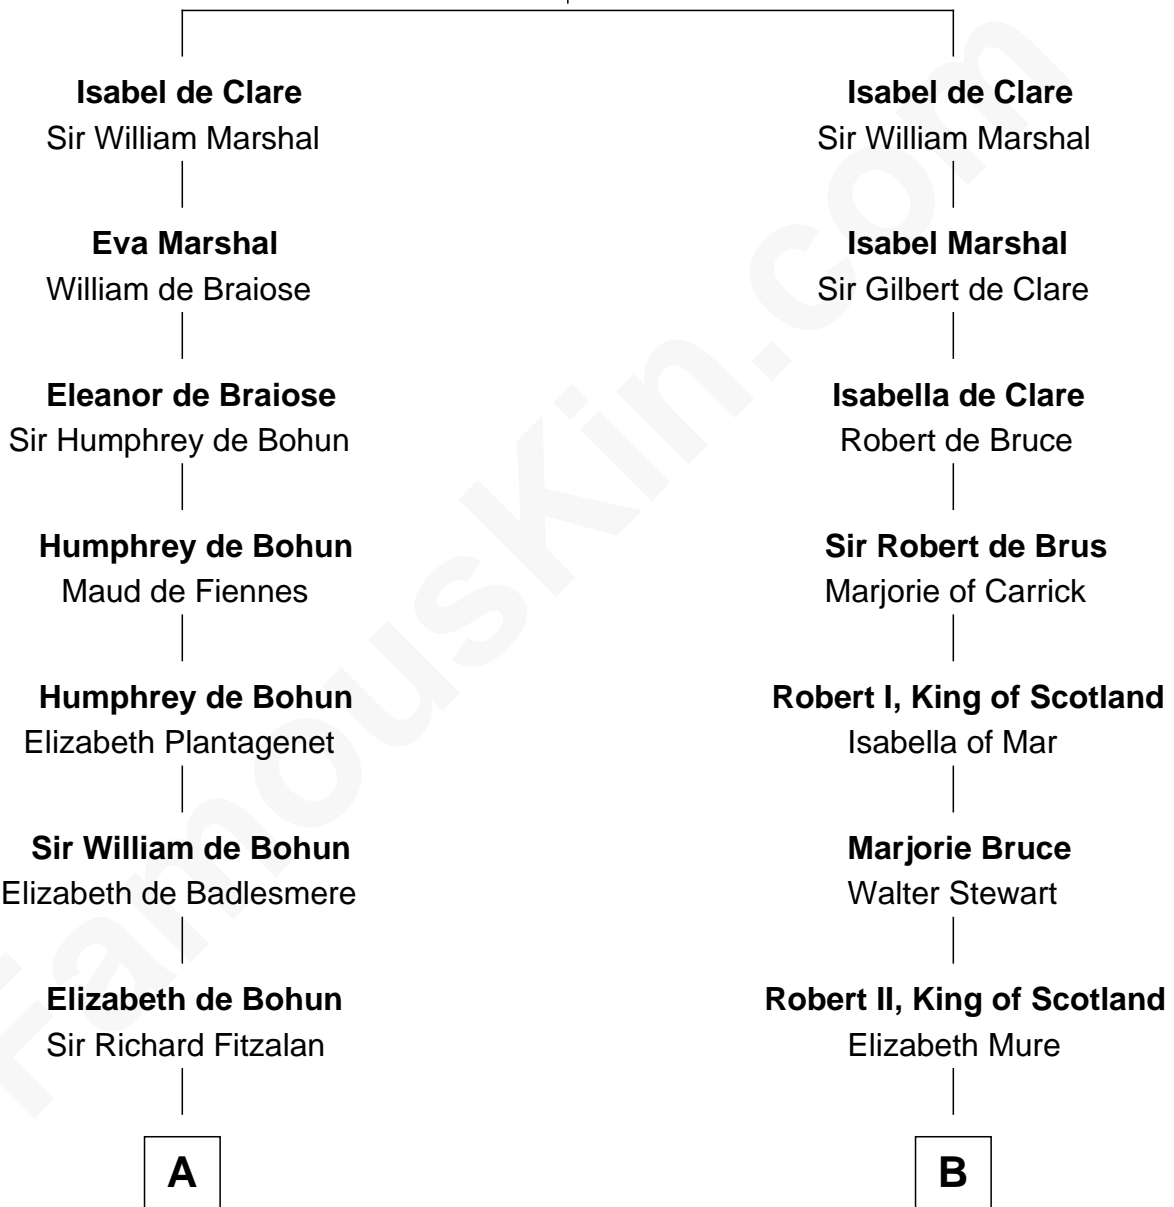

# FamousKin.com Relationship Chart of

**Fitzhugh Lee**

*40th Governor of Virginia*

21st cousin of

**Alexander Hamilton**

*1st U.S. Secretary of the Treasury*

**Richard de Clare**  
Aoife MacMurrough

**C**

**Henry Lee**  
Mary Bland

**Col. Henry Lee**  
Lucy Grymes

**Maj. Gen. Henry Lee**  
Anne Hill Carter

**Sydney Smith Lee**  
Anna Maria Mason

**Fitzhugh Lee**  
*40th Governor of Virginia*

**D**

**Alexander Cunningham**  
Janet Cunningham