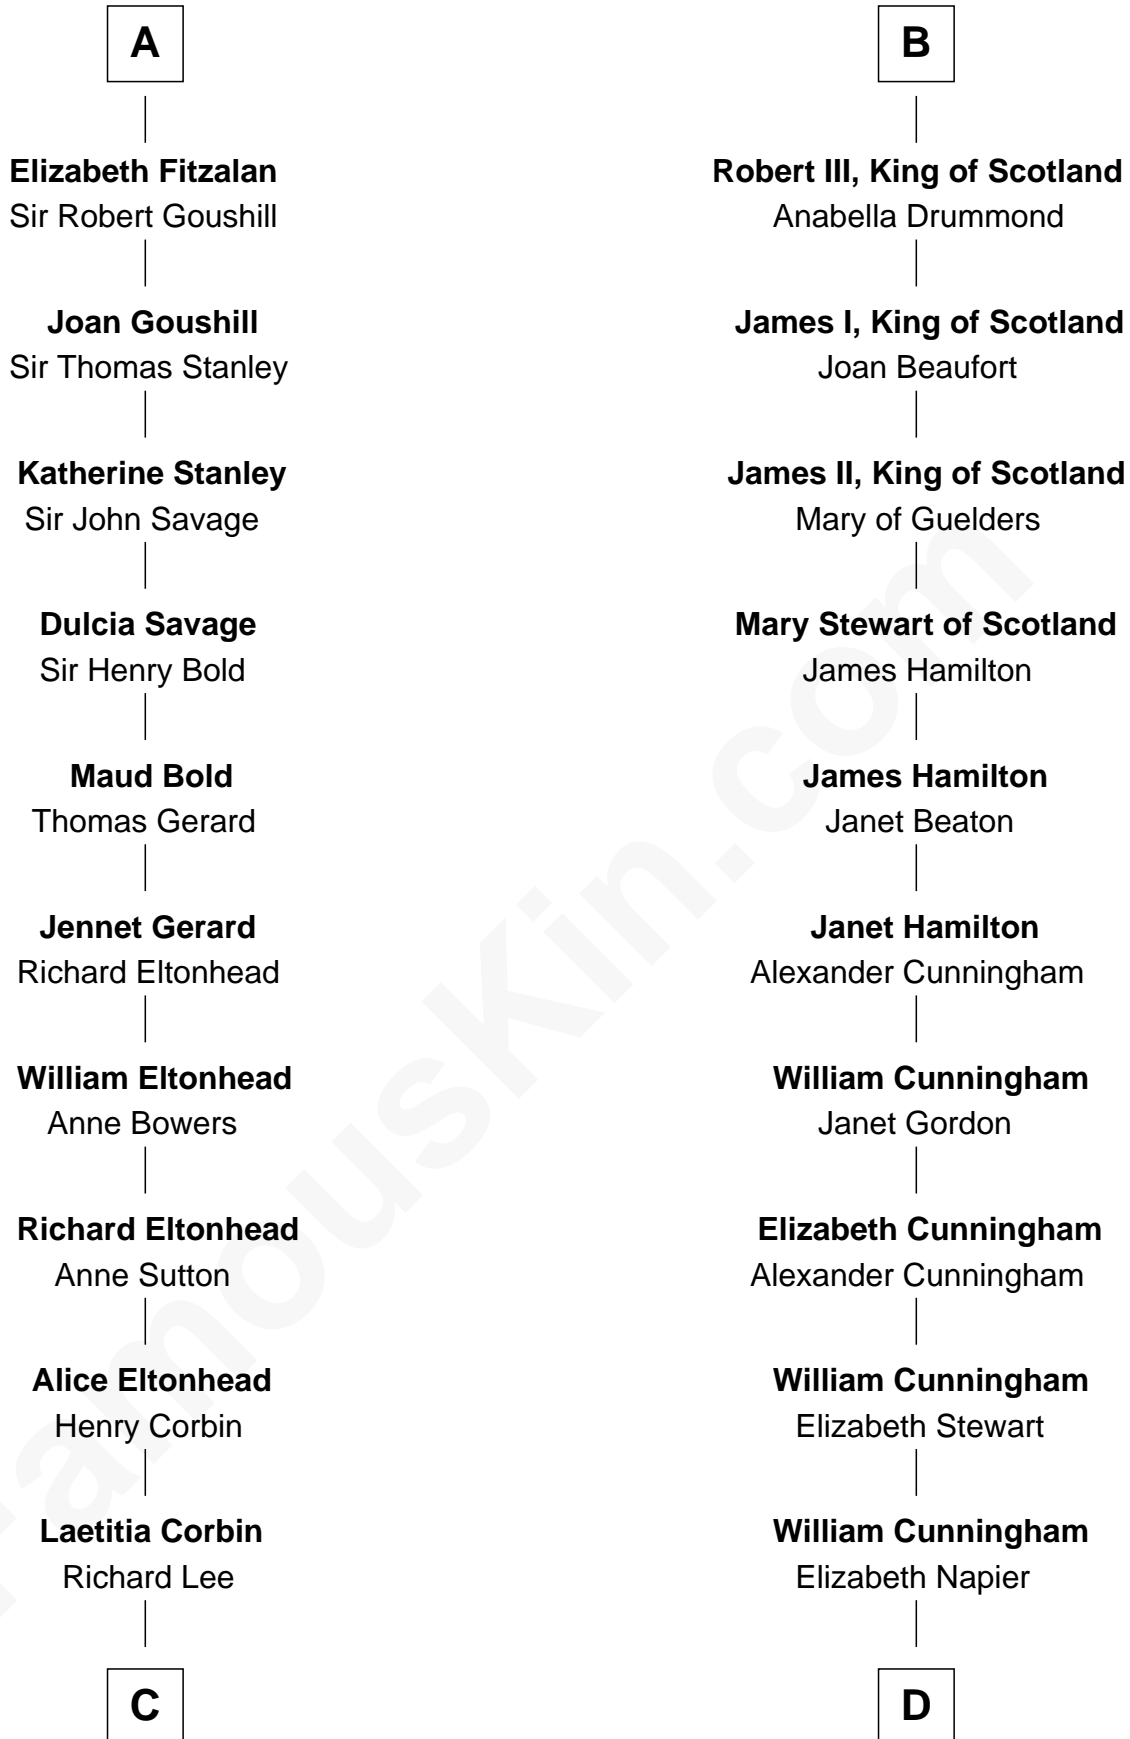

FamousKin.com Relationship Chart of

Fitzhugh Lee

40th Governor of Virginia

21st cousin of

Alexander Hamilton

1st U.S. Secretary of the Treasury

C

Henry Lee
Mary Bland

Col. Henry Lee
Lucy Grymes

Maj. Gen. Henry Lee
Anne Hill Carter

Sydney Smith Lee
Anna Maria Mason

Fitzhugh Lee
40th Governor of Virginia

D

Alexander Cunningham
Janet Cunningham

Rebecca Cunningham
John Hamilton