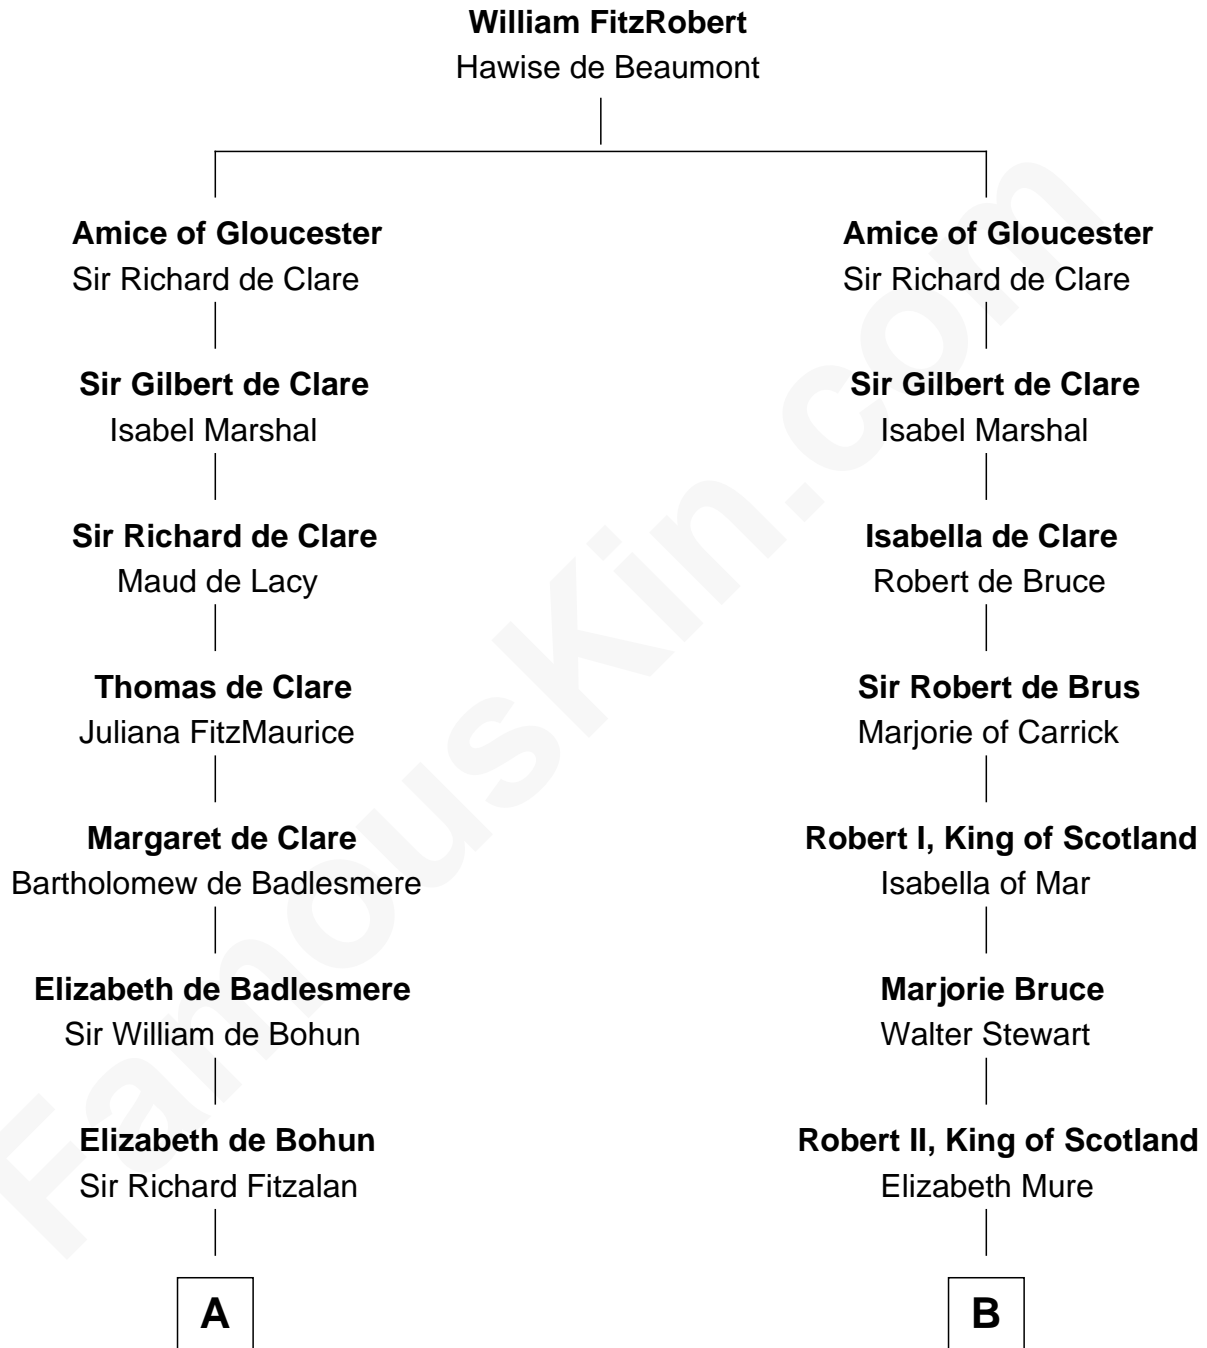

FamousKin.com Relationship Chart of

Fitzhugh Lee

40th Governor of Virginia

21st cousin of

Alexander Hamilton

1st U.S. Secretary of the Treasury

C

Henry Lee
Mary Bland

Col. Henry Lee
Lucy Grymes

Maj. Gen. Henry Lee
Anne Hill Carter

Sydney Smith Lee
Anna Maria Mason

Fitzhugh Lee
40th Governor of Virginia

D

Alexander Cunningham
Janet Cunningham

Rebecca Cunningham
John Hamilton

Alexander Hamilton
Elizabeth Pollock

James A. Hamilton
Rachel Fawcett

Alexander Hamilton
1st U.S. Secretary of the Treasury