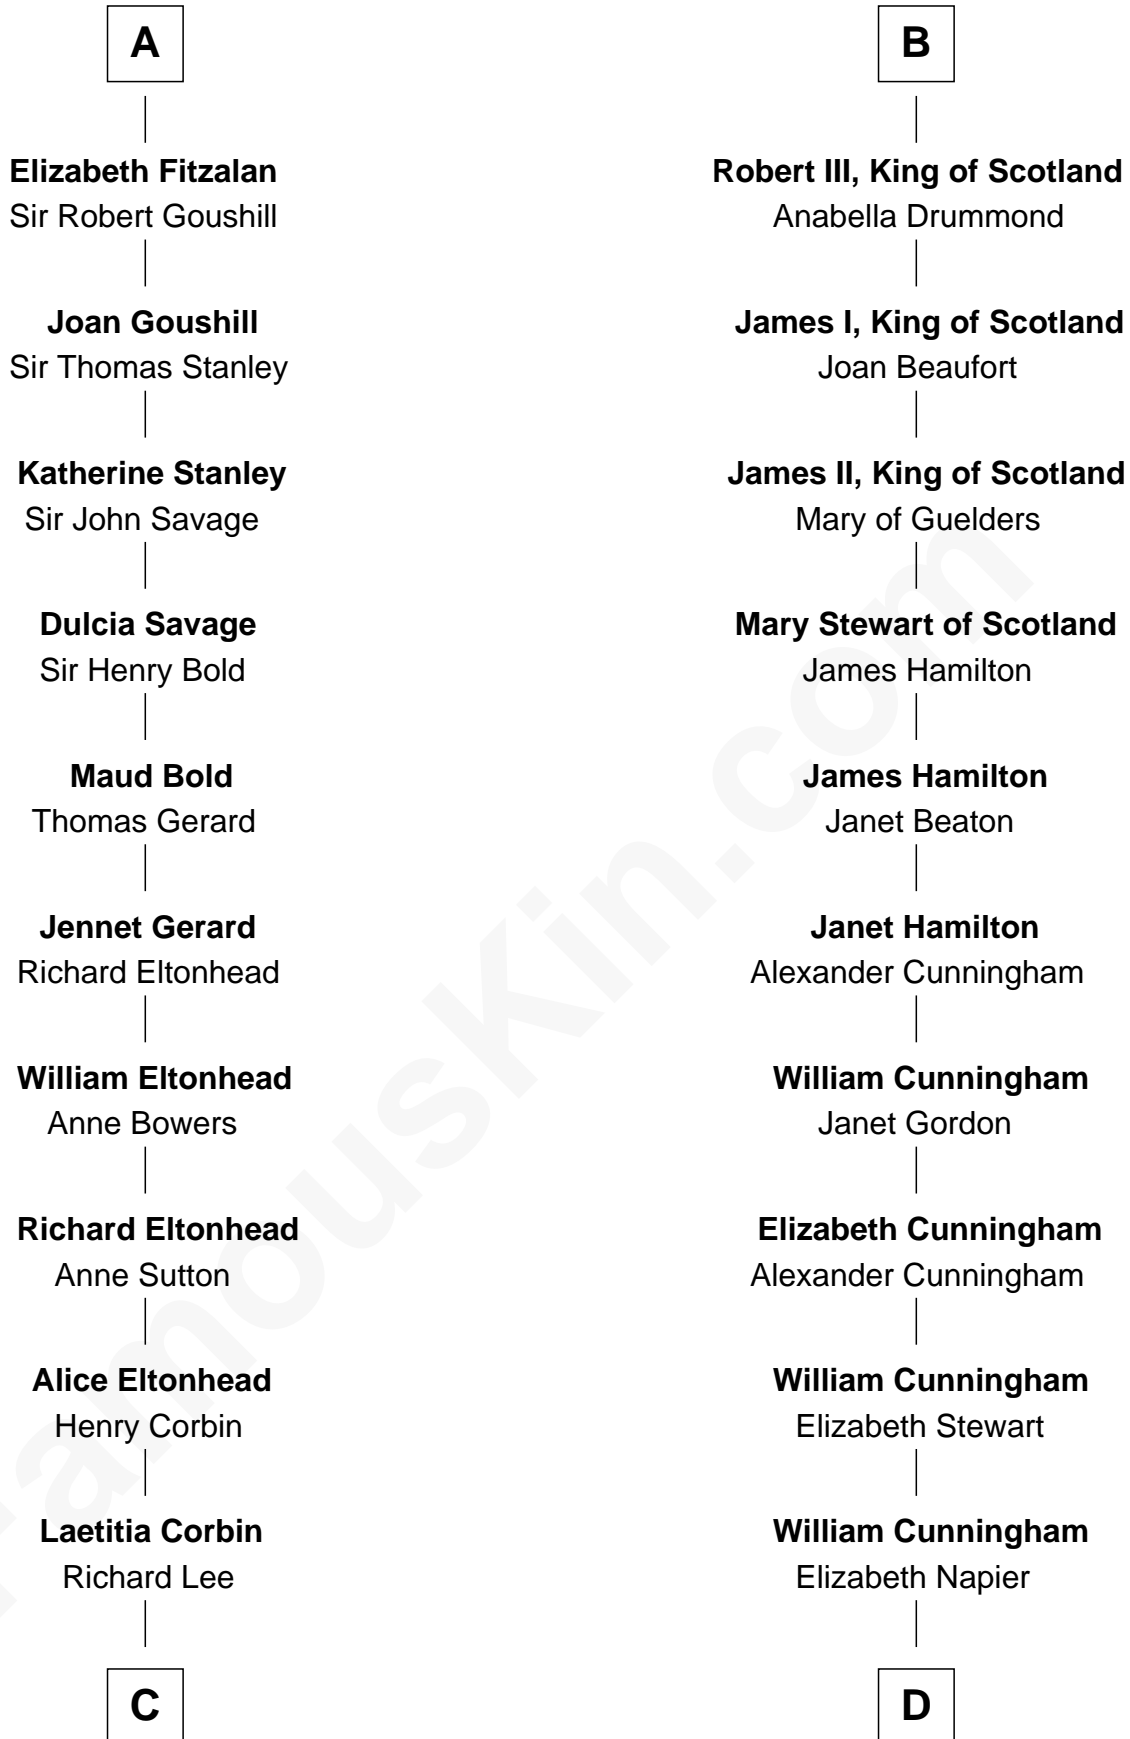

FamousKin.com

Relationship Chart of

Fitzhugh Lee

40th Governor of Virginia

21st cousin of

Alexander Hamilton

1st U.S. Secretary of the Treasury

John FitzGilbert
Sybilla of Salisbury

C

Henry Lee
Mary Bland

Col. Henry Lee
Lucy Grymes

Maj. Gen. Henry Lee
Anne Hill Carter

Sydney Smith Lee
Anna Maria Mason

Fitzhugh Lee
40th Governor of Virginia

D

Alexander Cunningham
Janet Cunningham