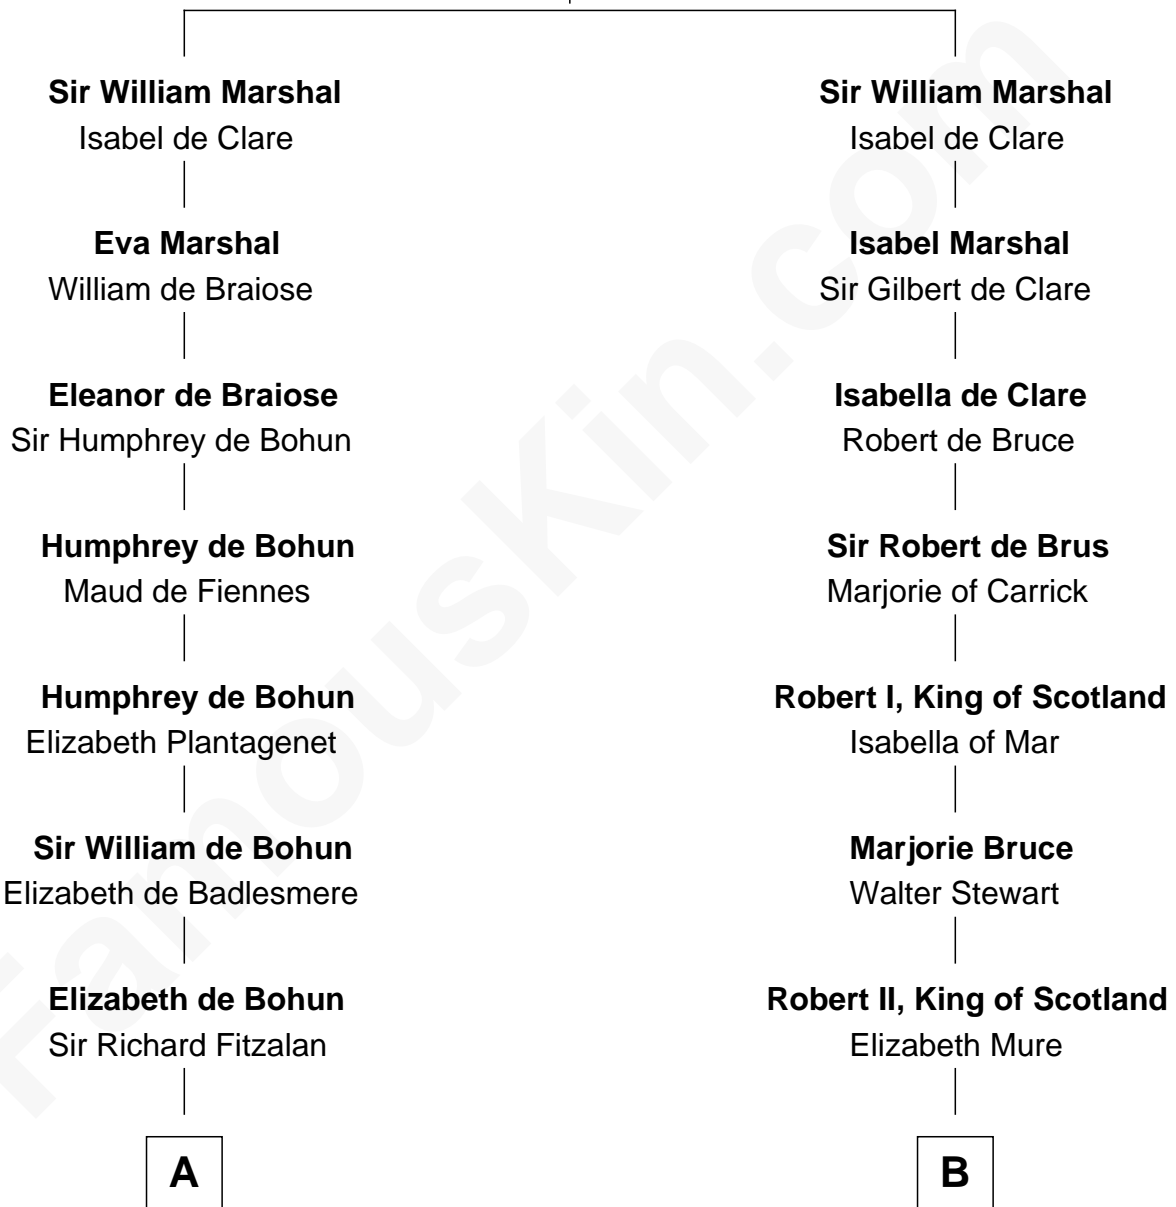

FamousKin.com

Relationship Chart of

Fitzhugh Lee

40th Governor of Virginia

21st cousin of

Alexander Hamilton

1st U.S. Secretary of the Treasury

John FitzGilbert
Sybilla of Salisbury

C

Henry Lee
Mary Bland

Col. Henry Lee
Lucy Grymes

Maj. Gen. Henry Lee
Anne Hill Carter

Sydney Smith Lee
Anna Maria Mason

Fitzhugh Lee
40th Governor of Virginia

D

Alexander Cunningham
Janet Cunningham