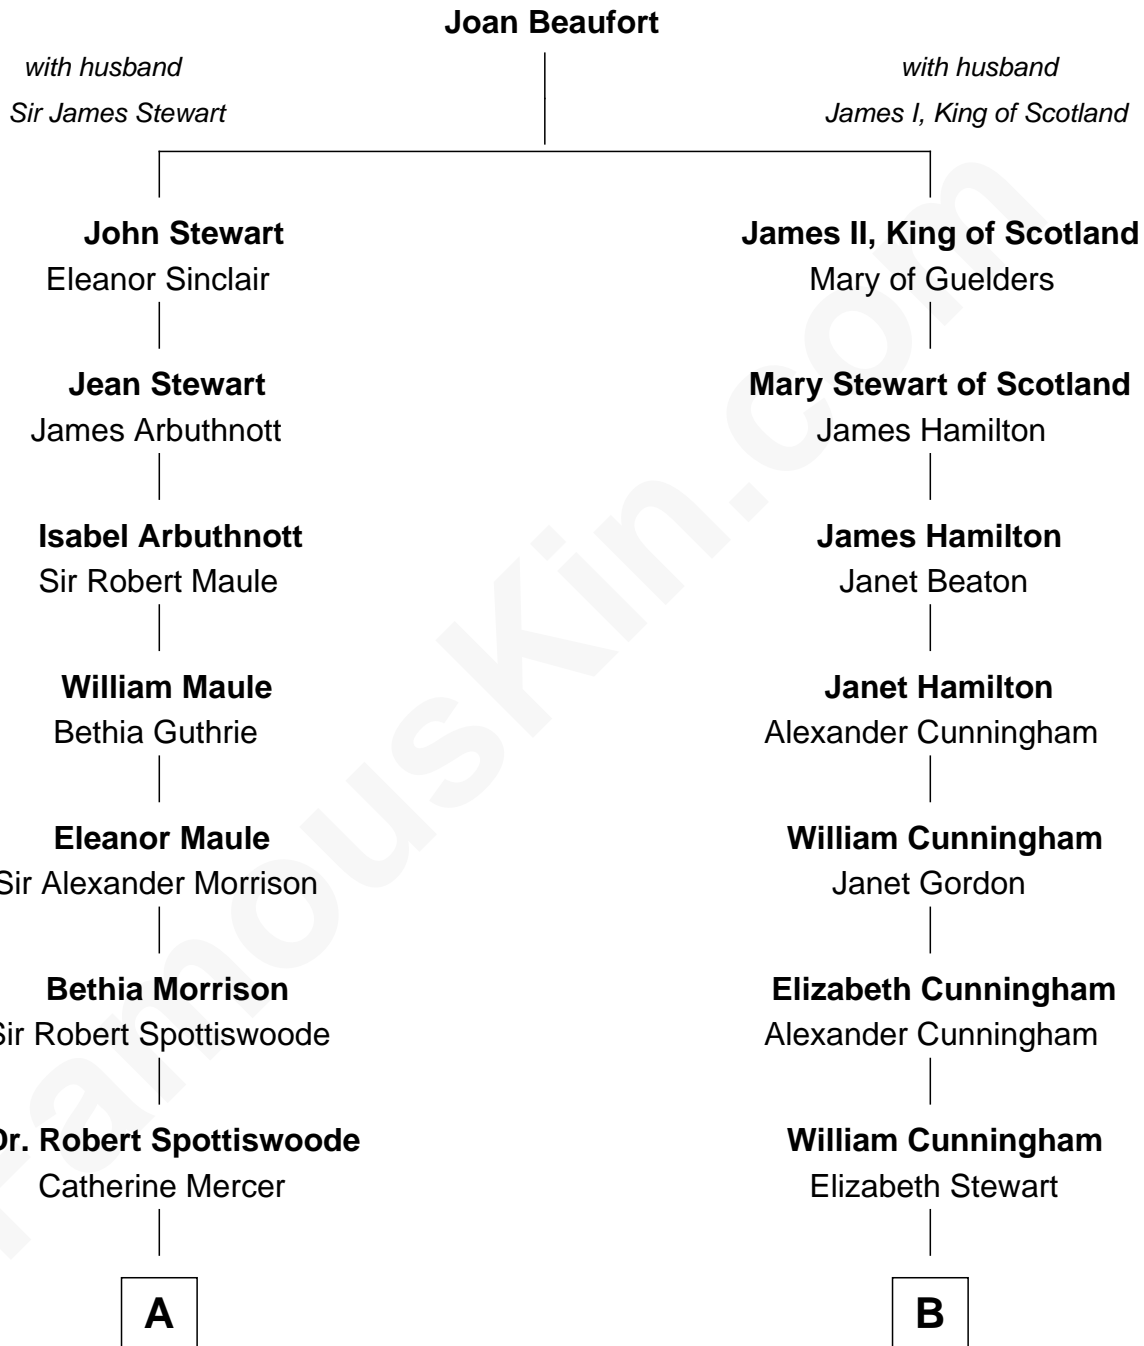

# FamousKin.com Relationship Chart of

**Fitzhugh Lee**

*40th Governor of Virginia*

12th cousin of

**Alexander Hamilton**

*1st U.S. Secretary of the Treasury*

**A**

**Lt. Gov. Alexander Spotswood**

Anne Butler Brayne

**Anne Catherine Spotswood**

Col. Bernard Moore

**Anne Butler Moore**

Charles Carter

**Anne Hill Carter**

Maj. Gen. Henry Lee

**Sydney Smith Lee**

Anna Maria Mason

**Fitzhugh Lee**

*40th Governor of Virginia*

**B**

**William Cunningham**

Elizabeth Napier

**Alexander Cunningham**

Janet Cunningham