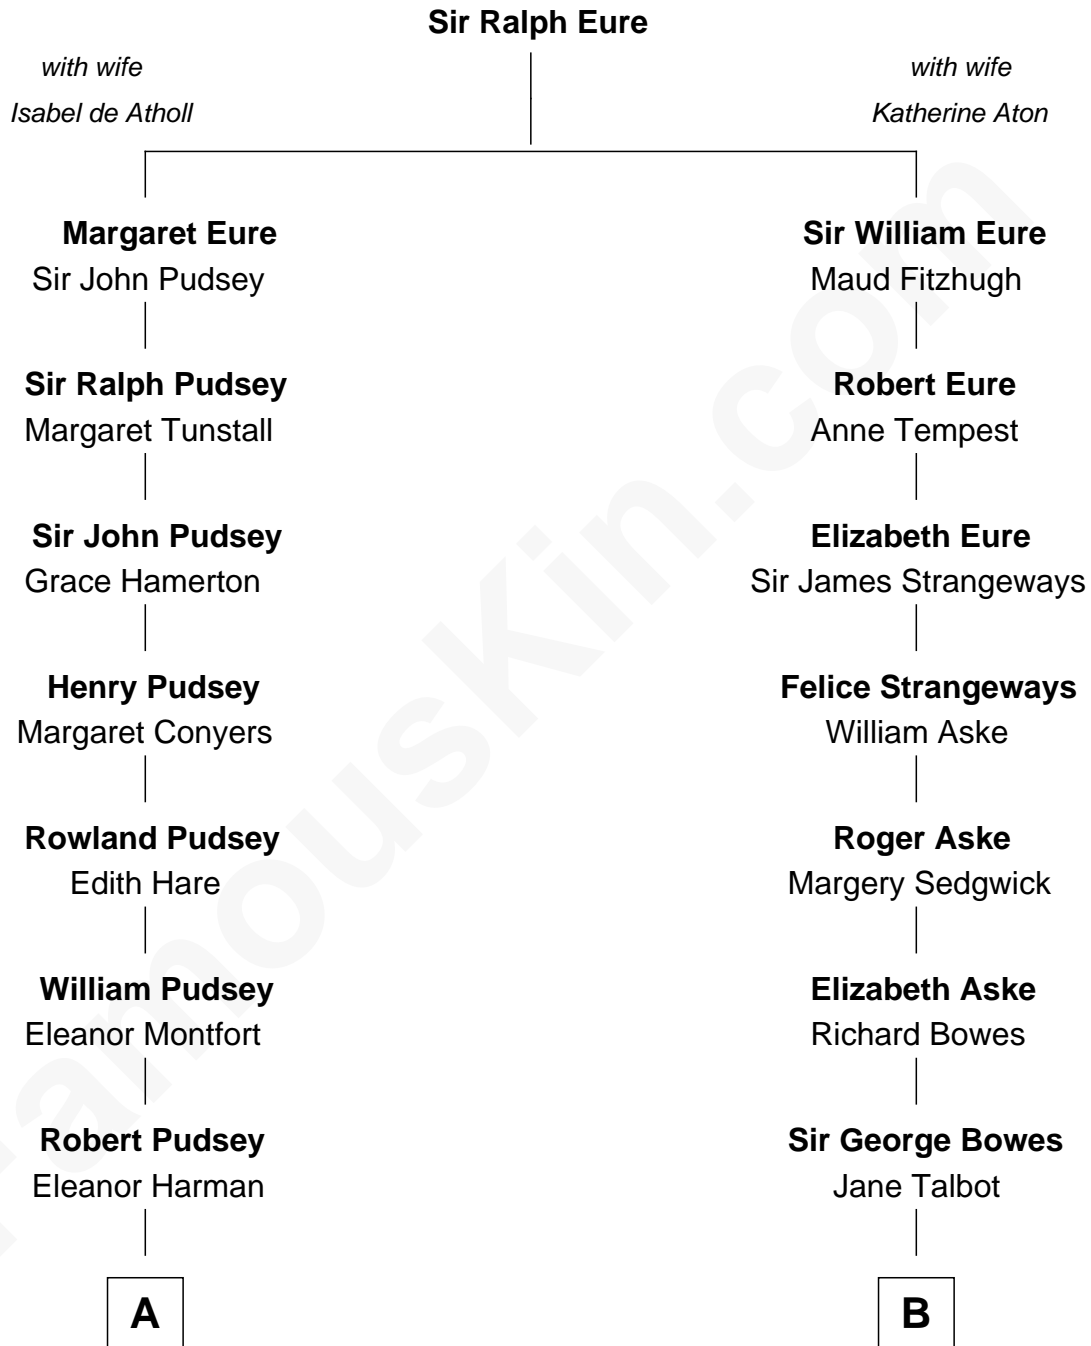

FamousKin.com

Relationship Chart of

Fitzhugh Lee

40th Governor of Virginia

16th cousin 4 times removed of

Princess Diana

Princess of Wales

C

James Albert Edward Hamilton
Rosalind Cecilia Caroline Bingham

Cynthia Elinor Beatrix Hamilton
Albert Edward John Spencer

Edward John Spencer
Frances Ruth Burke Roche

Princess Diana
Princess of Wales

FamousKin.com