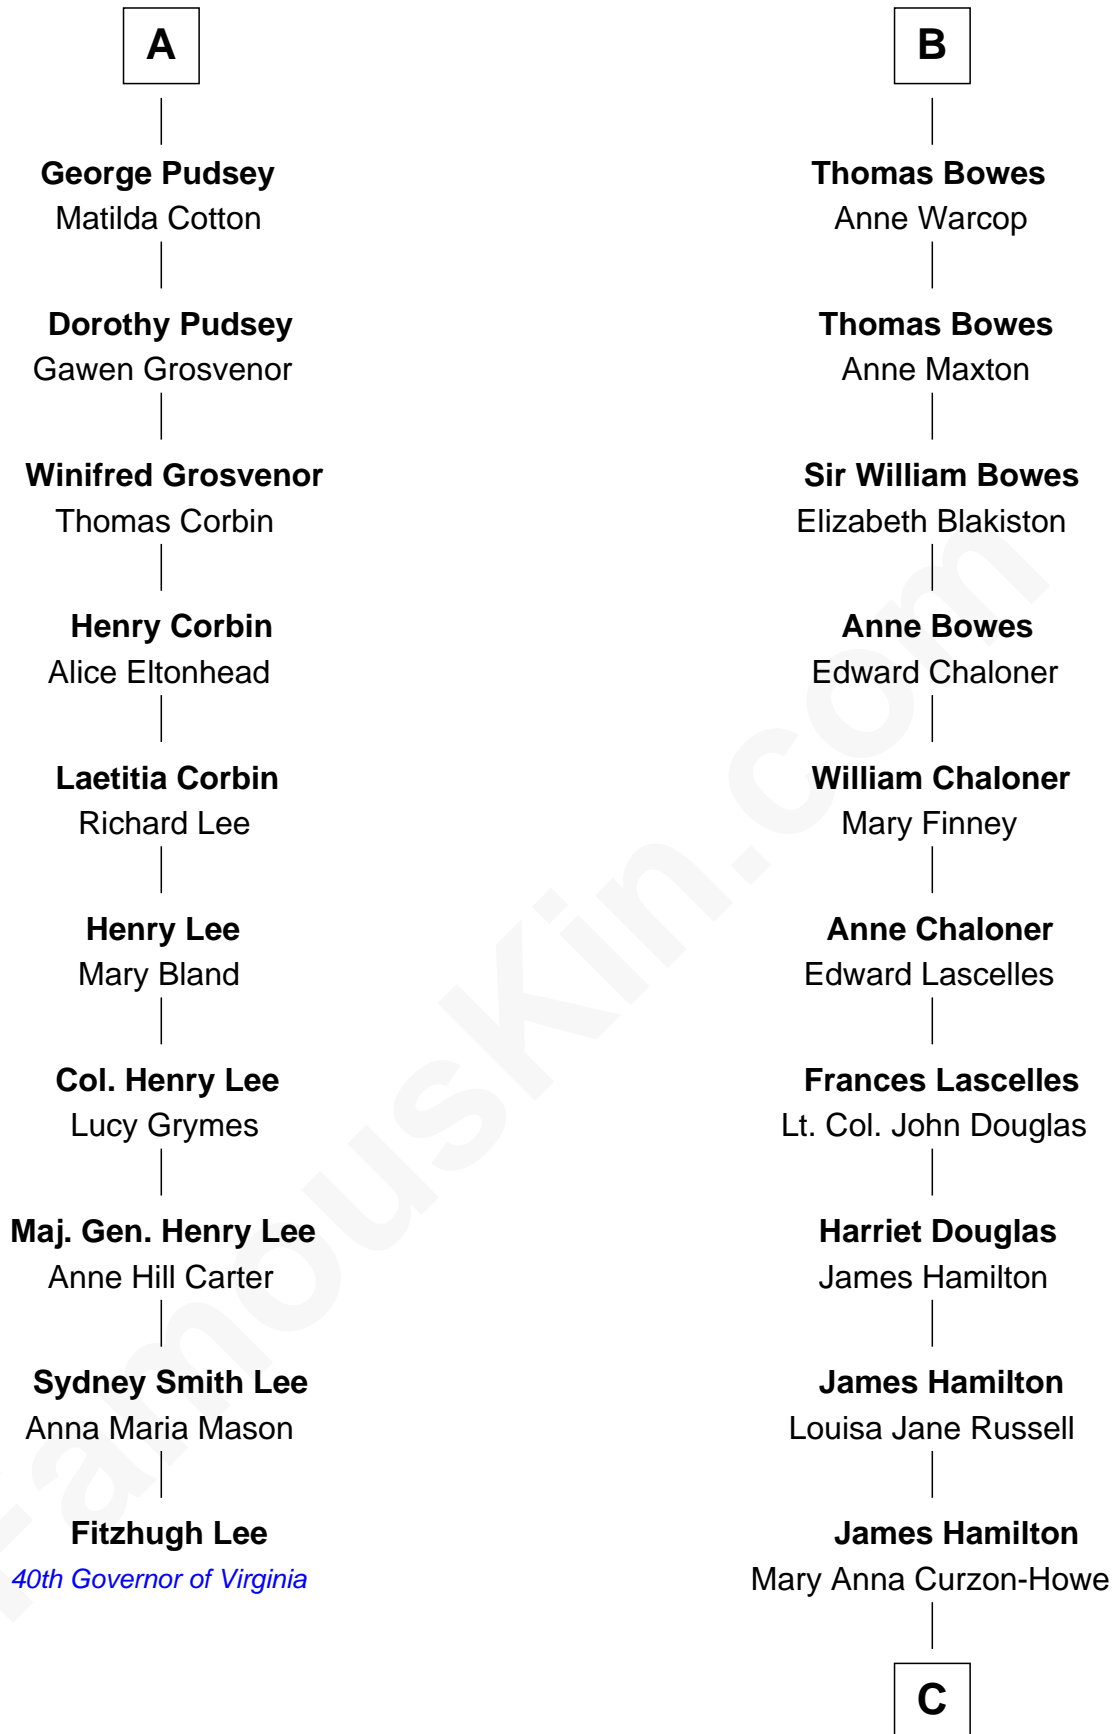

FamousKin.com

Relationship Chart of

Fitzhugh Lee

40th Governor of Virginia

16th cousin 4 times removed of

Princess Diana

Princess of Wales

C

James Albert Edward Hamilton
Rosalind Cecilia Caroline Bingham

Cynthia Elinor Beatrix Hamilton
Albert Edward John Spencer

Edward John Spencer
Frances Ruth Burke Roche

Princess Diana
Princess of Wales

FamousKin.com