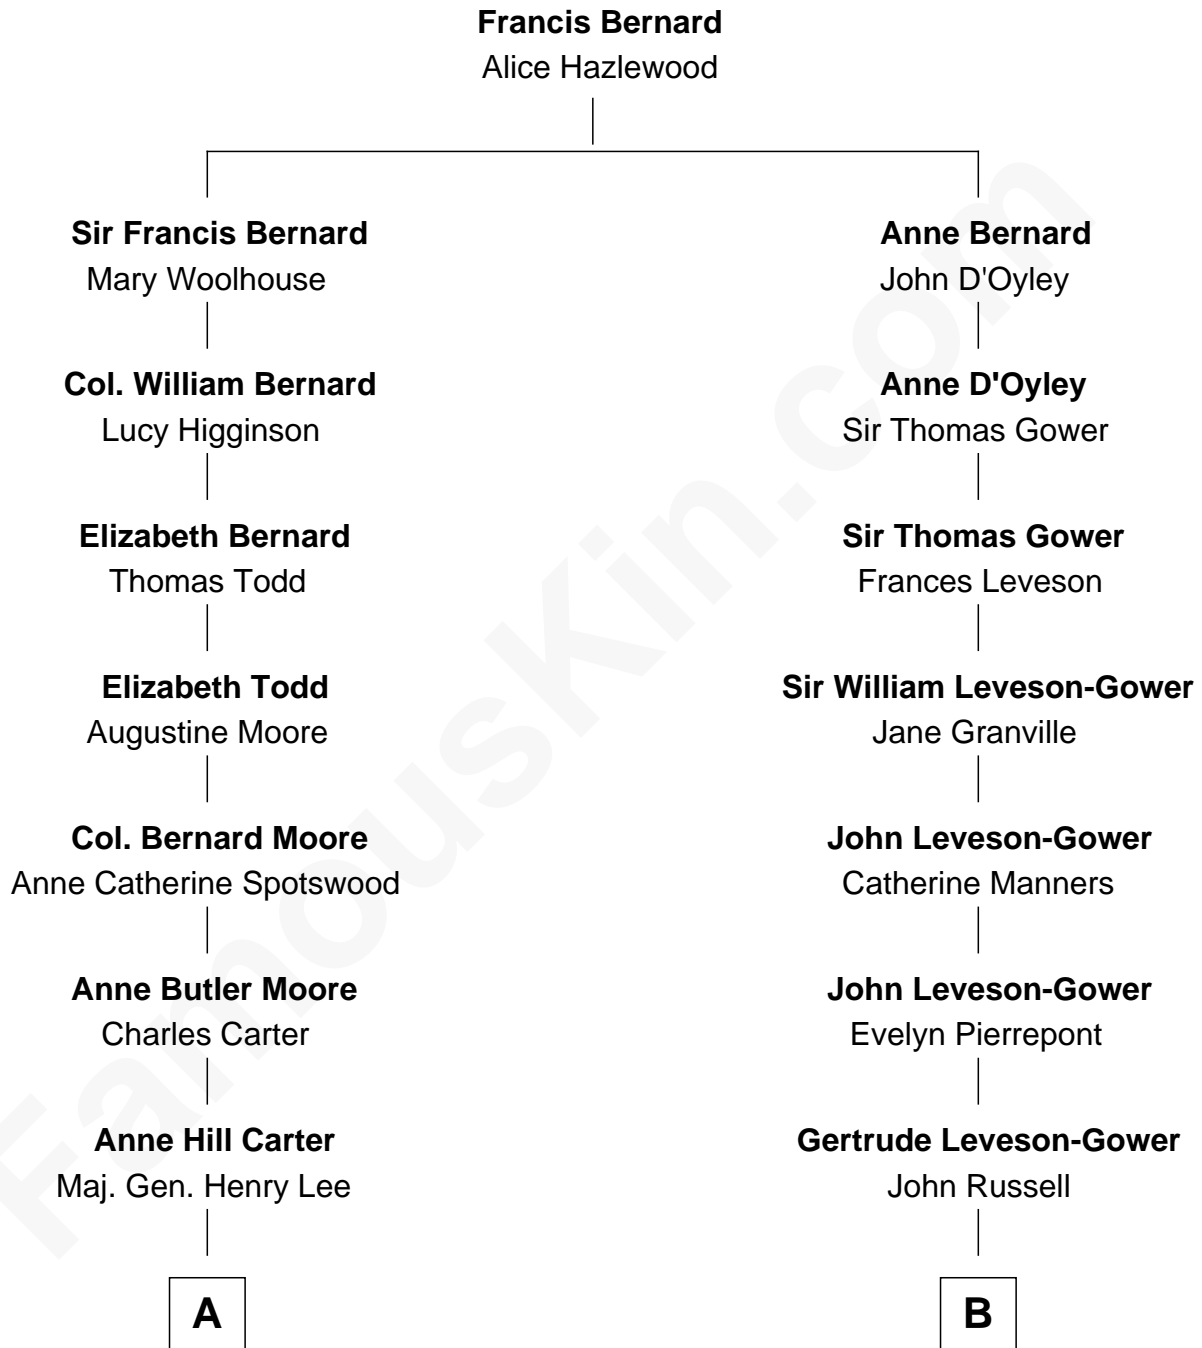

FamousKin.com

Relationship Chart of

Fitzhugh Lee

40th Governor of Virginia

8th cousin 6 times removed of

Princess Diana

Princess of Wales

A

Sydney Smith Lee
Anna Maria Mason

Fitzhugh Lee
40th Governor of Virginia

B

Francis Russell
Elizabeth Keppel

Sir John Russell
Georgiana Gordon

Louisa Jane Russell
James Hamilton

James Hamilton
Mary Anna Curzon-Howe

James Albert Edward Hamilton
Rosalind Cecilia Caroline Bingham

Cynthia Elinor Beatrix Hamilton
Albert Edward John Spencer

Edward John Spencer
Frances Ruth Burke Roche

Princess Diana
Princess of Wales