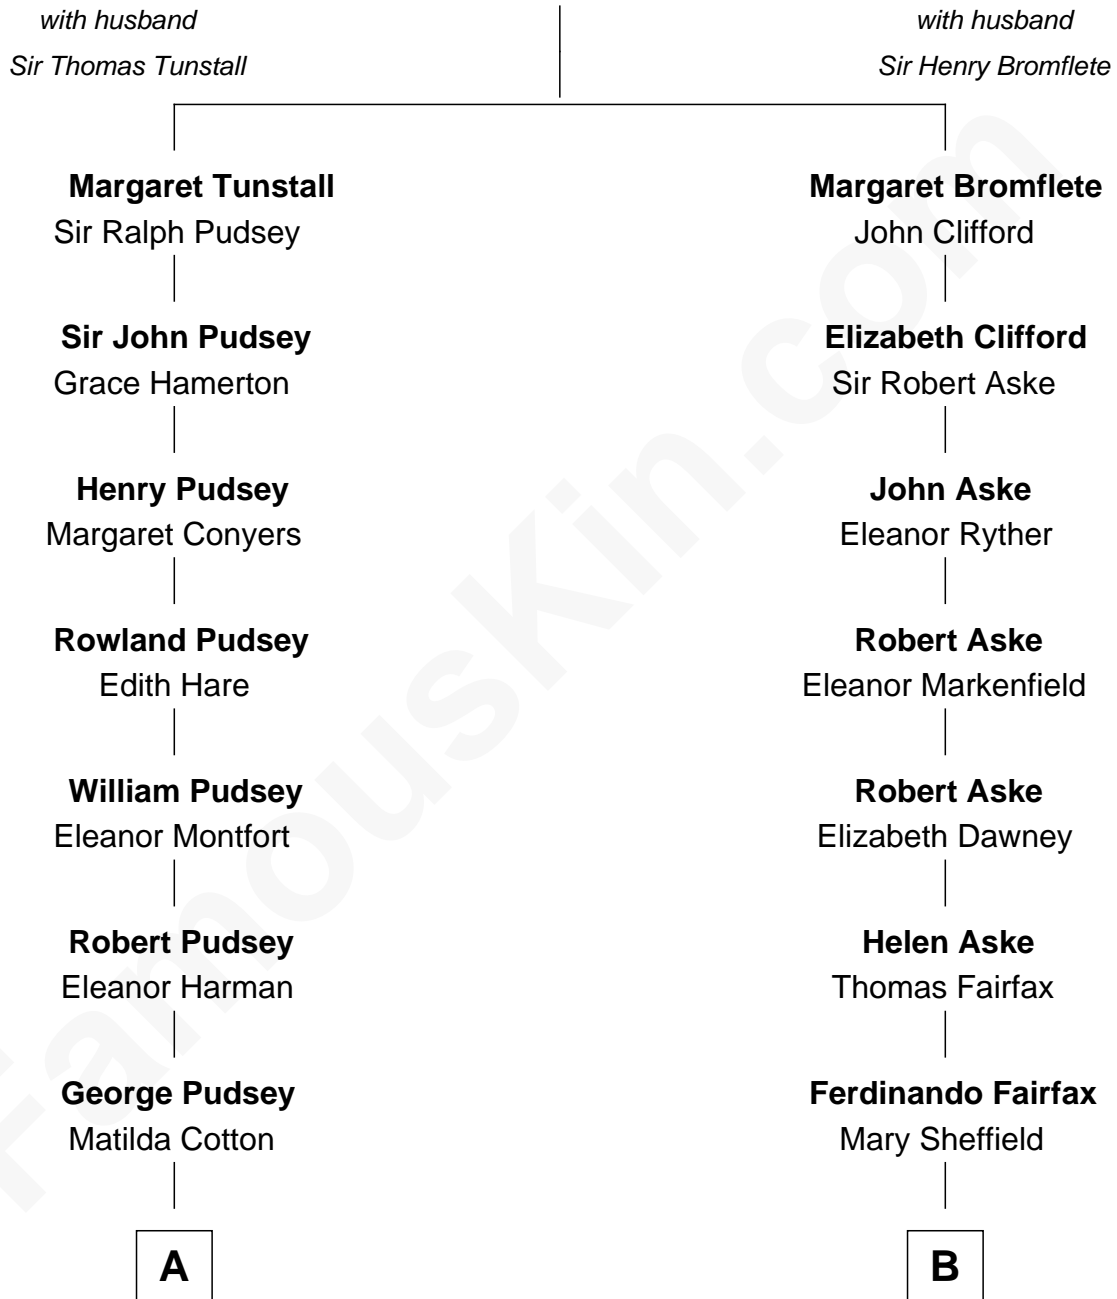

## Relationship Chart of

### Fitzhugh Lee

40th Governor of Virginia

15th cousin 3 times removed of

**Princess Diana**

Princess of Wales

**Eleanor Fitzhugh**

C

Edward John Spencer  
Frances Ruth Burke Roche

Princess Diana  
*Princess of Wales*

FamousKin.com