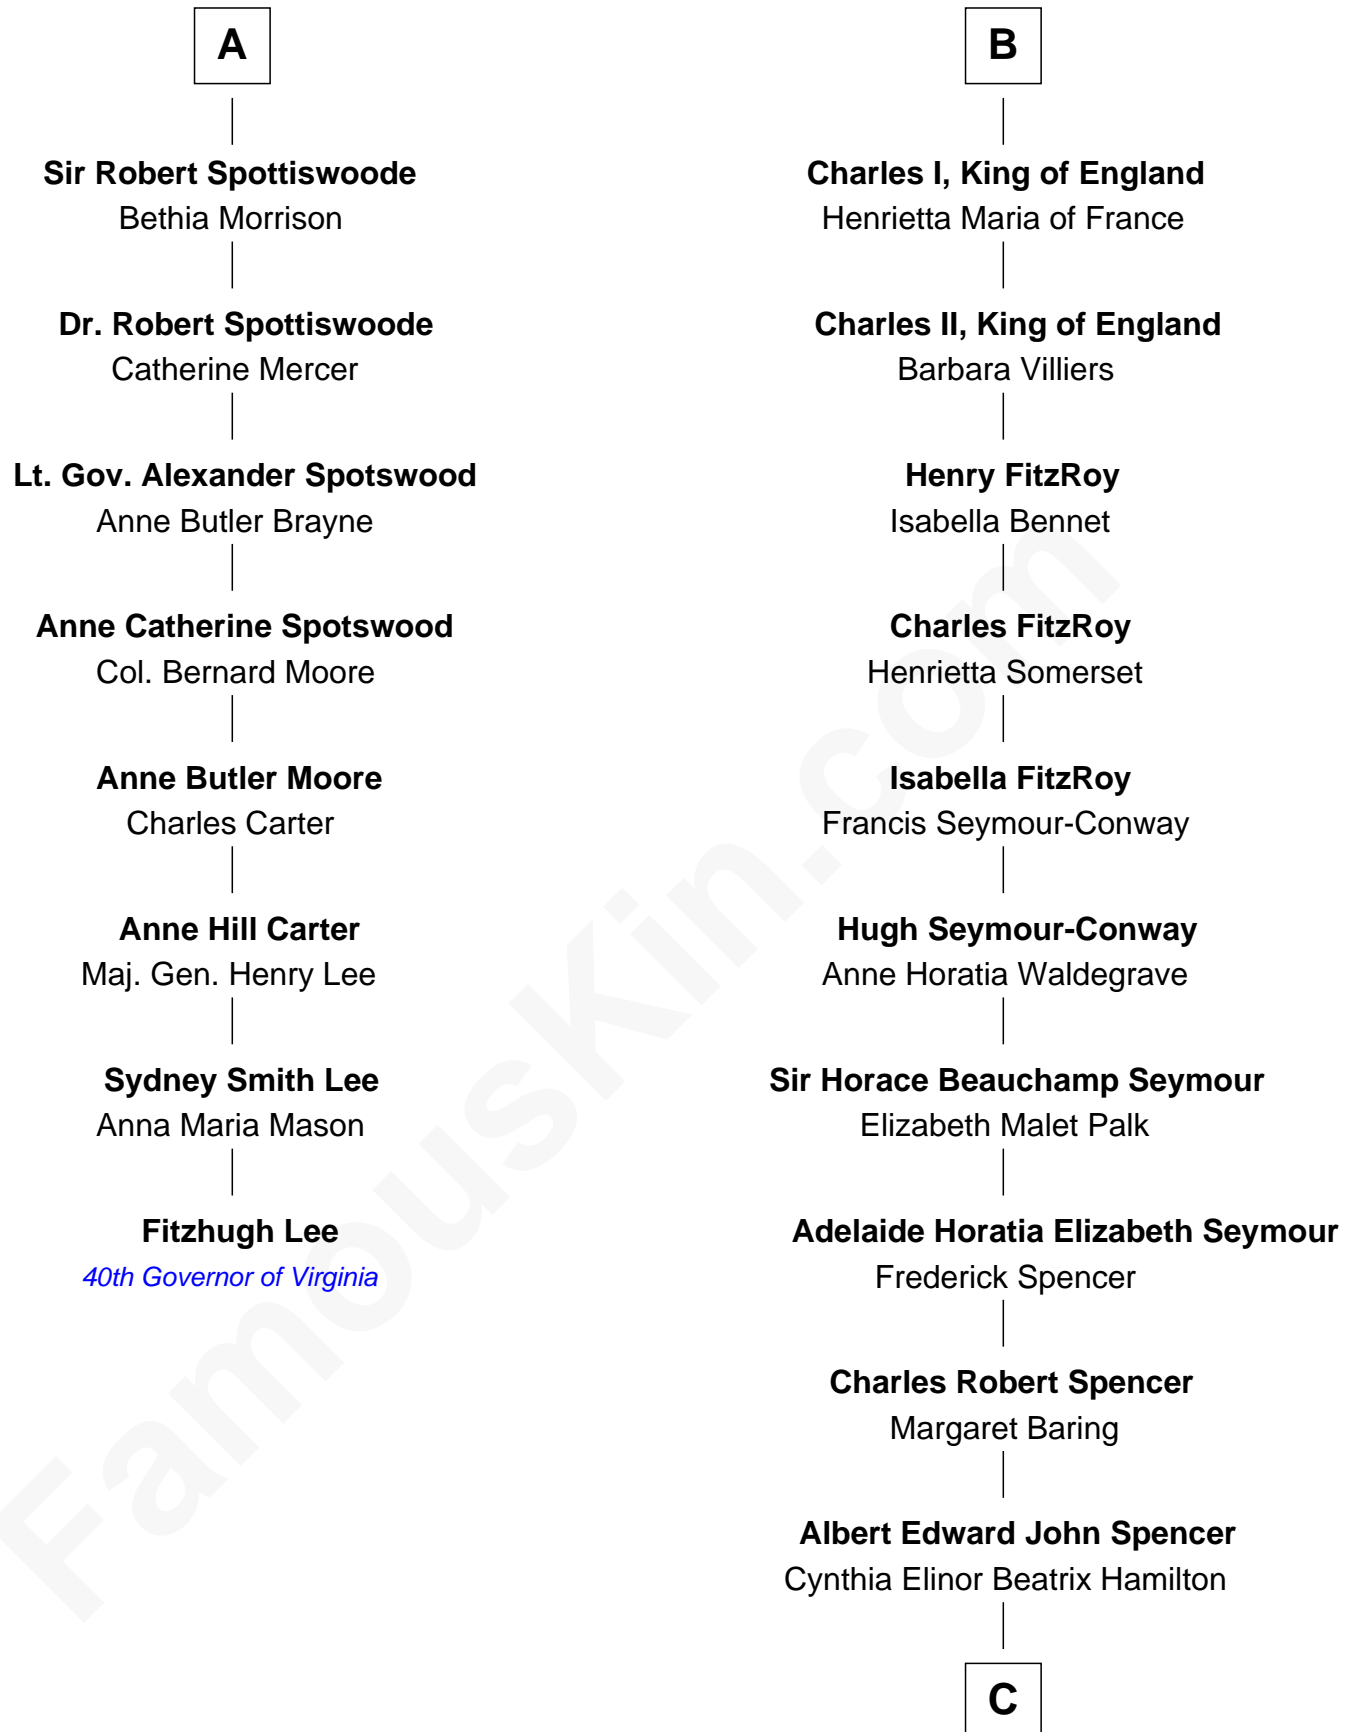

FamousKin.com

Relationship Chart of

Fitzhugh Lee

40th Governor of Virginia

14th cousin 4 times removed of

Princess Diana

Princess of Wales

Robert III, King of Scotland

Anabella Drummond

C

Edward John Spencer
Frances Ruth Burke Roche

Princess Diana
Princess of Wales

FamousKin.com