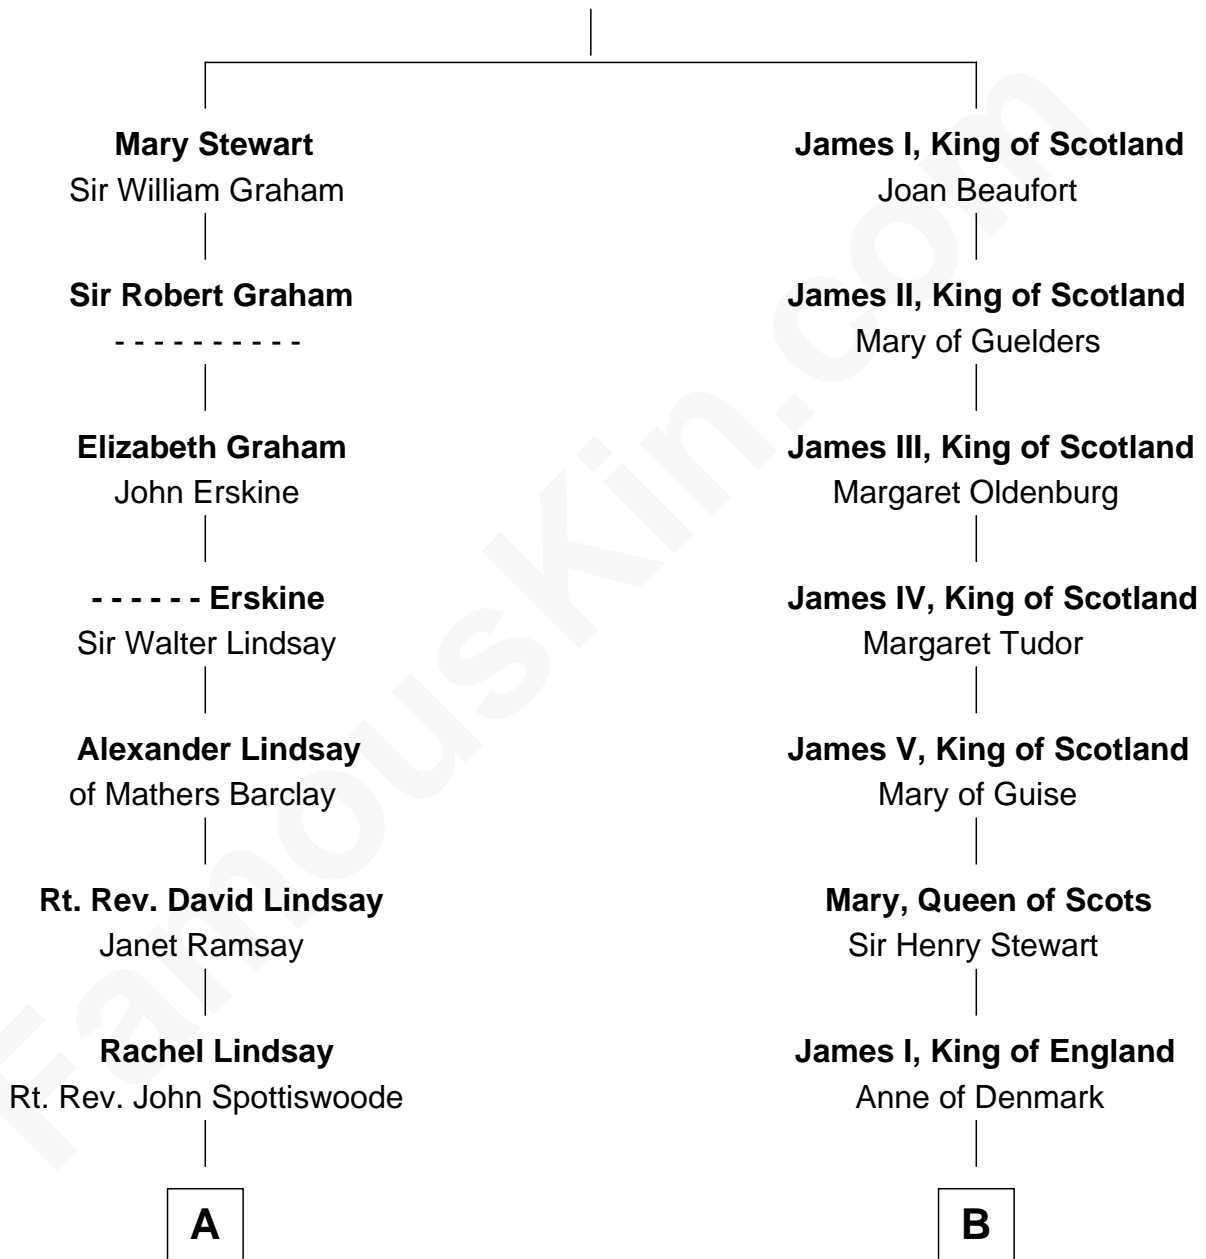

FamousKin.com

Relationship Chart of

Fitzhugh Lee

40th Governor of Virginia

14th cousin 4 times removed of

Princess Diana

Princess of Wales

Robert III, King of Scotland

Anabella Drummond

C

Edward John Spencer
Frances Ruth Burke Roche

Princess Diana
Princess of Wales

FamousKin.com