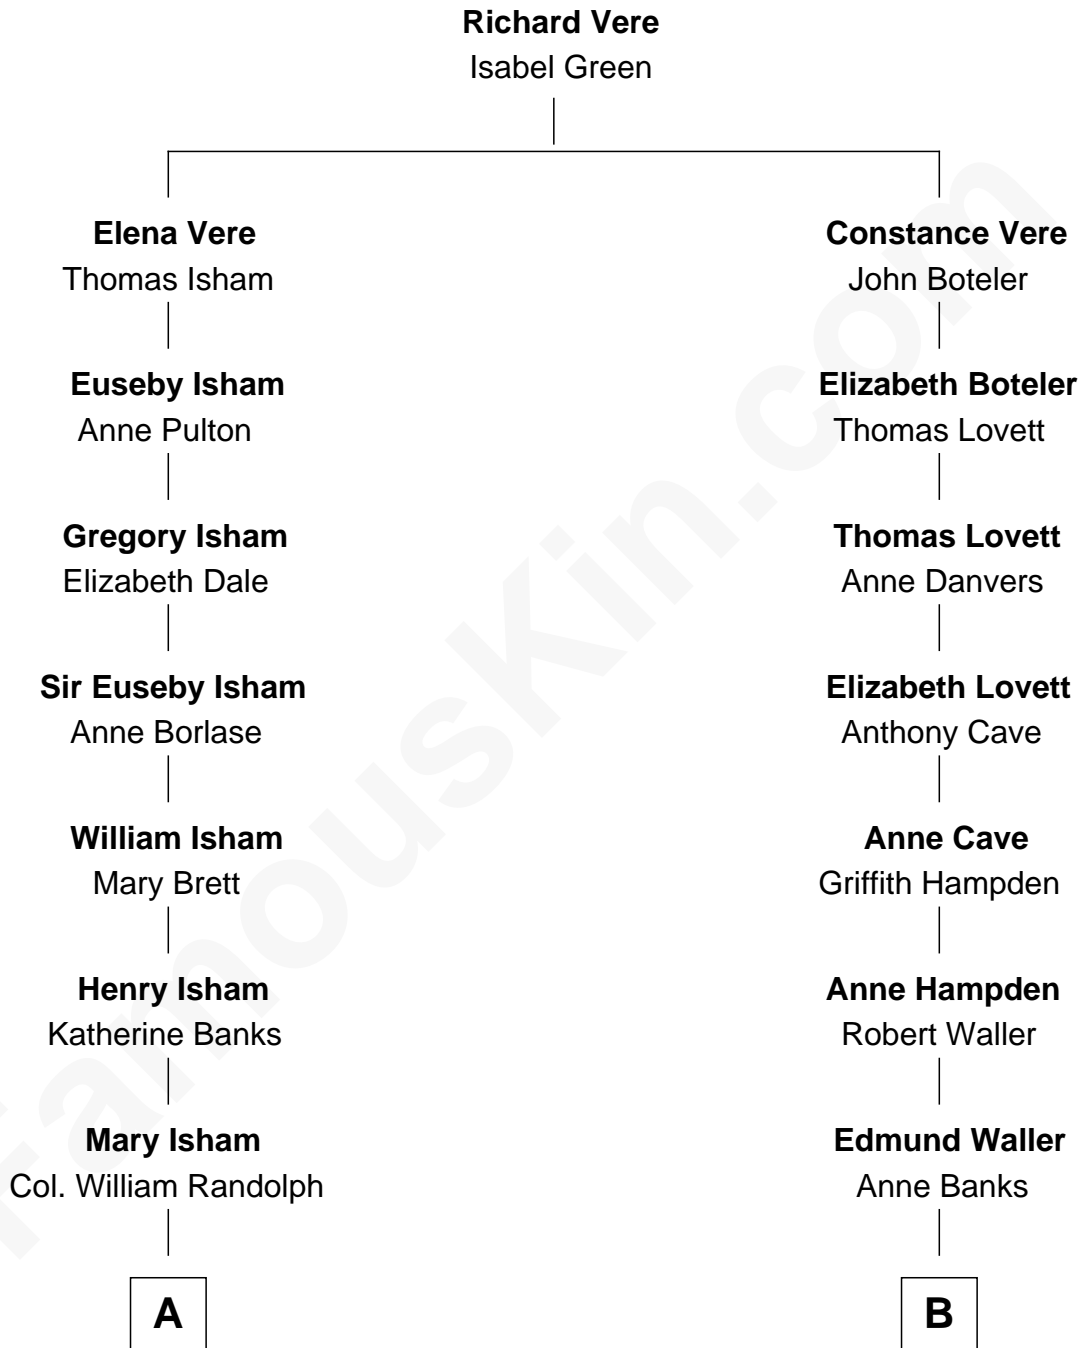

## Relationship Chart of

### Fitzhugh Lee

40th Governor of Virginia

12th cousin 6 times removed of

**Princess Diana**

Princess of Wales

C

Edward John Spencer  
Frances Ruth Burke Roche

Princess Diana  
*Princess of Wales*