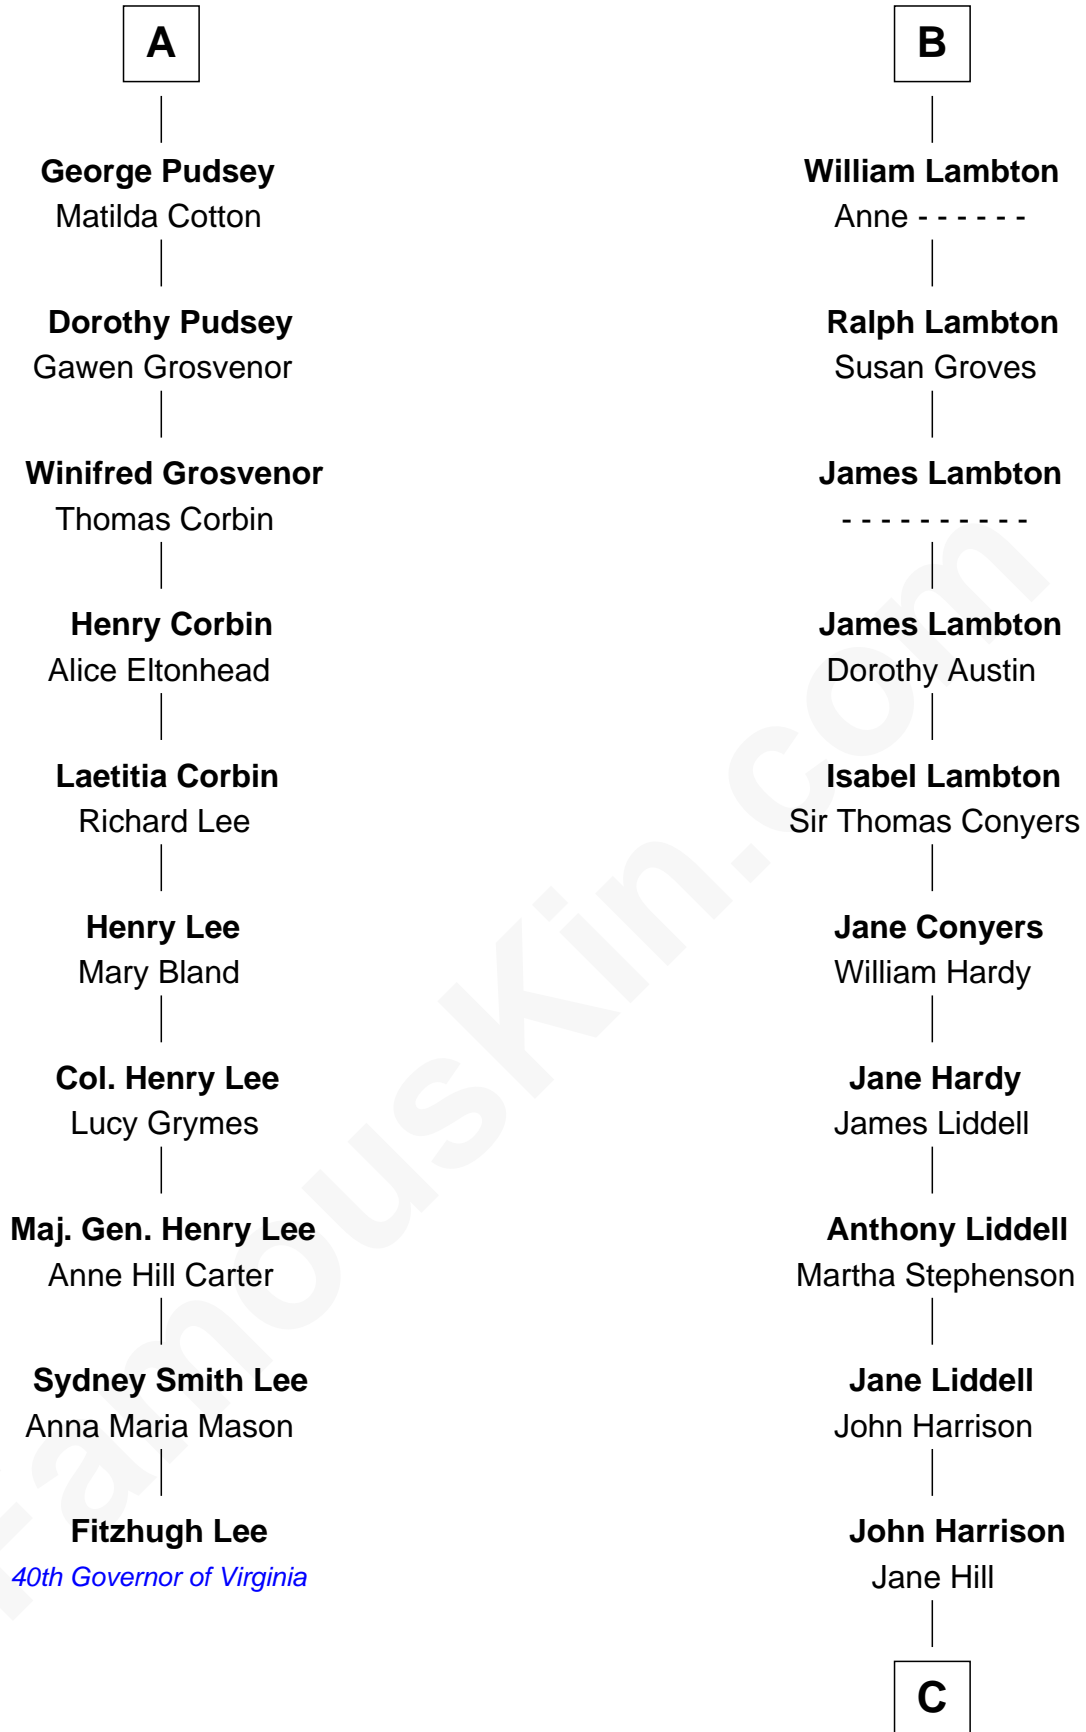

FamousKin.com

Relationship Chart of

Fitzhugh Lee

40th Governor of Virginia

16th cousin 4 times removed of

Catherine Middleton

Princess of Wales

Sir Ralph Eure

Sir Ralph Eure

Muriel Hastings

Rowland Pudsey

Edith Hare

Sir William Eure

Elizabeth Willoughby

William Pudsey

Eleanor Montfort

Sir Ralph Eure

Margery Bowes

Robert Pudsey

Eleanor Harman

Frances Eure

Robert Lambton

A

B