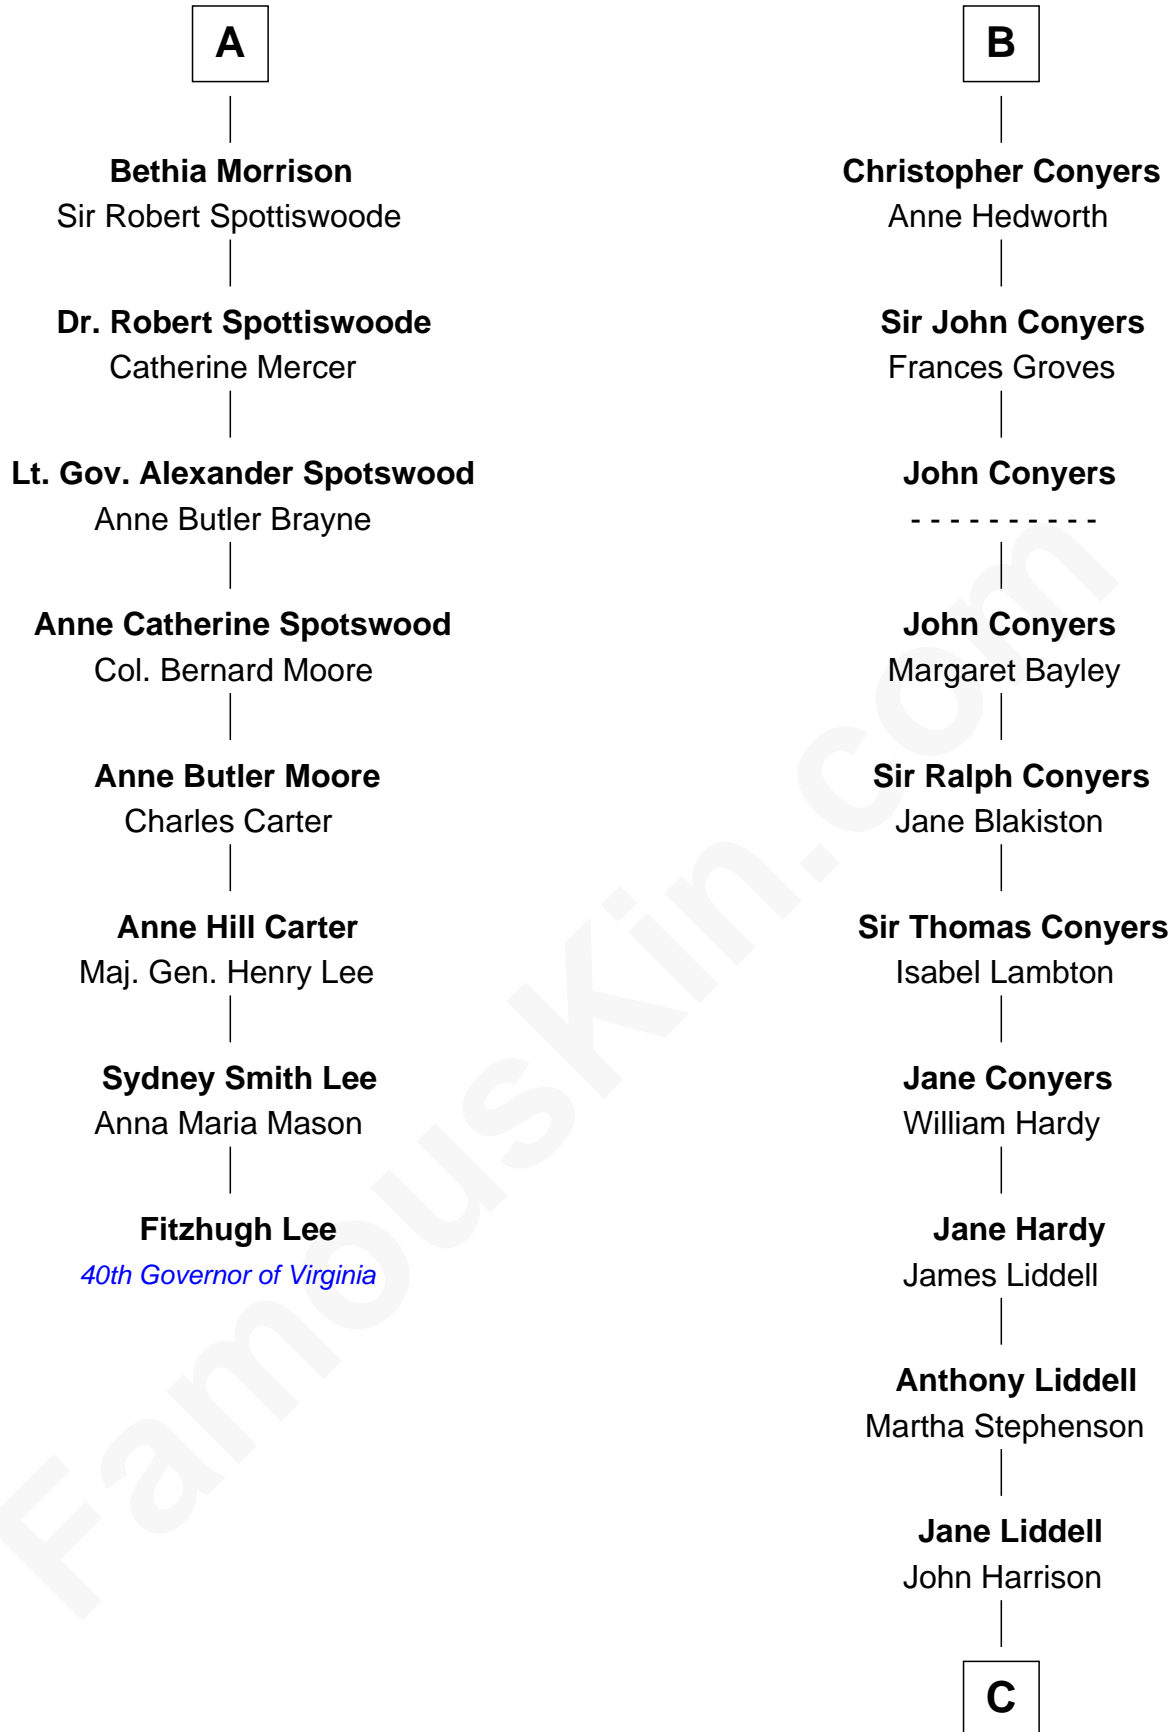

FamousKin.com

Relationship Chart of

Fitzhugh Lee

40th Governor of Virginia

14th cousin 7 times removed of

Catherine Middleton

Princess of Wales

Sir Thomas de Holand

Eleanor Holand

Roger Mortimer

Anne de Mortimer

Richard of York

Sir Richard Plantagenet

Cecily Neville

Edward IV, King of England

Elizabeth Wayte

Magaret Plantagenet

Thomas Lumley

Roger Lumley

Isabel Radcliffe

Isabel Lumley

Richard Conyers

B

C

John Harrison

Jane Hill

Thomas Harrison

Elizabeth Mary Temple

Dorothy Harrison

Ronald John James Goldsmith

Carole Elizabeth Goldsmith

Michael Francis Middleton