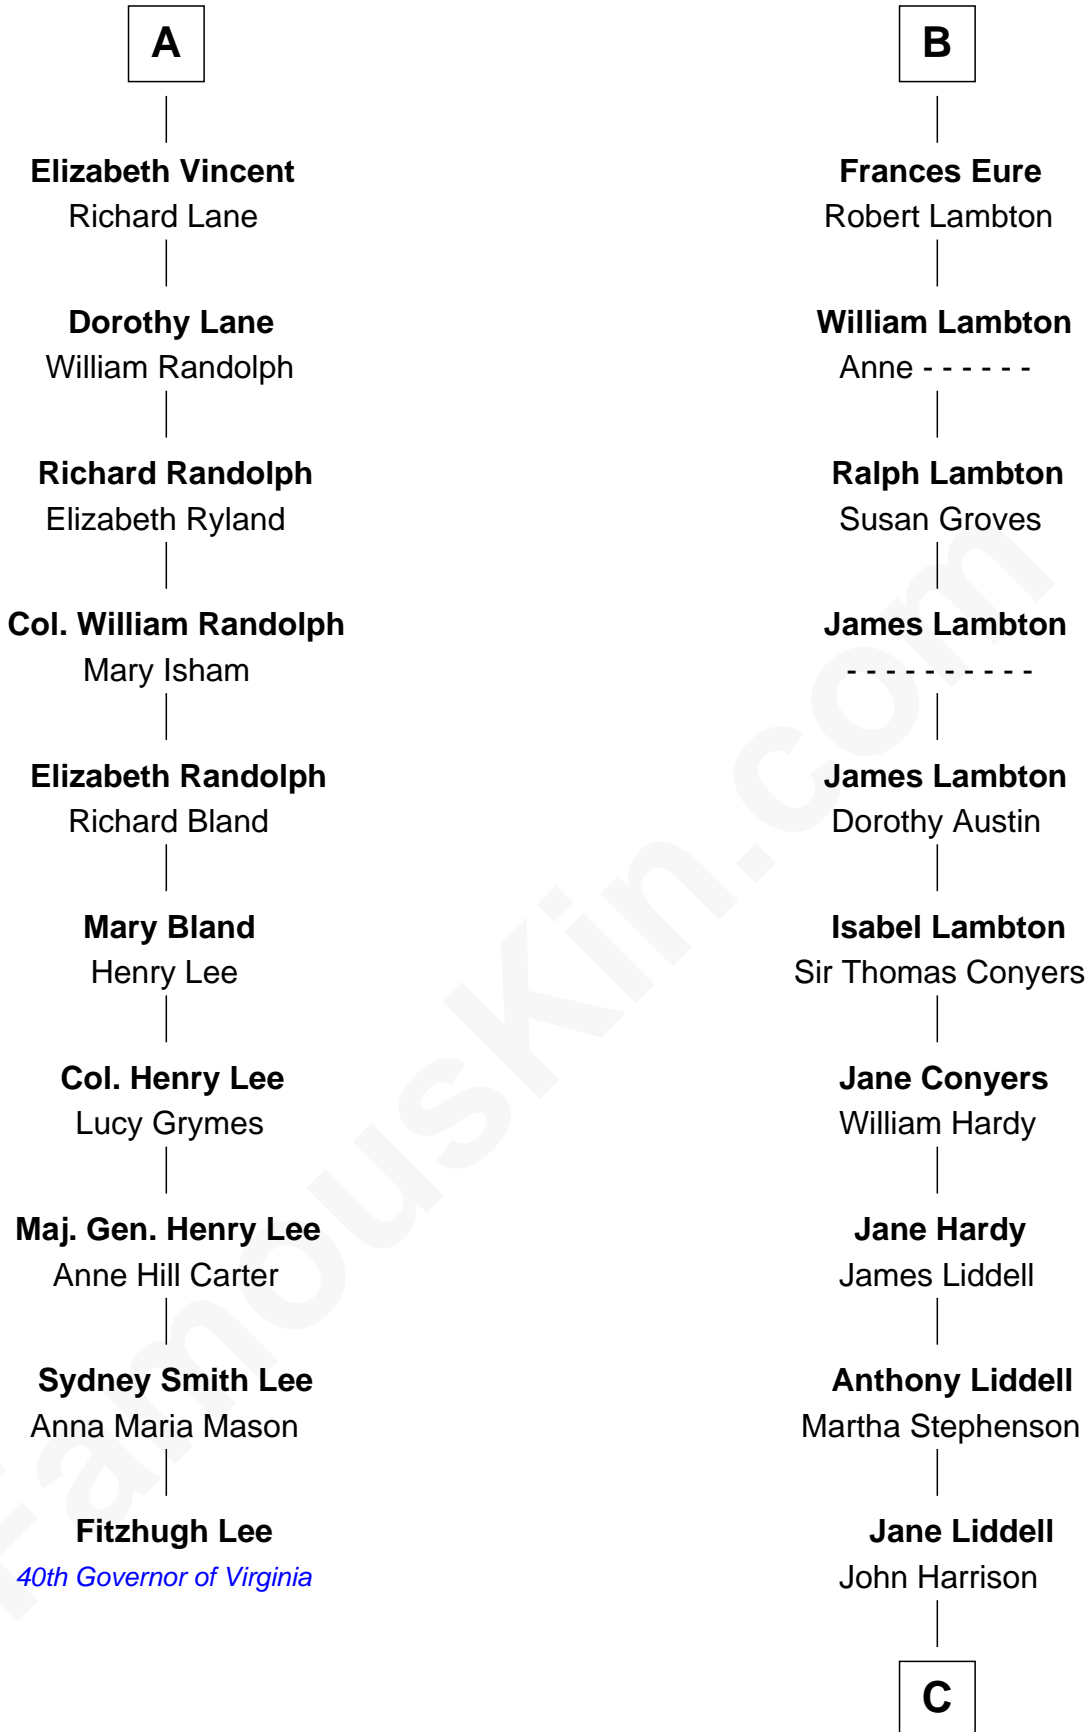

FamousKin.com

Relationship Chart of

Fitzhugh Lee

40th Governor of Virginia

16th cousin 5 times removed of

Catherine Middleton

Princess of Wales

C

John Harrison

Jane Hill

Thomas Harrison

Elizabeth Mary Temple

Dorothy Harrison

Ronald John James Goldsmith

Carole Elizabeth Goldsmith

Michael Francis Middleton