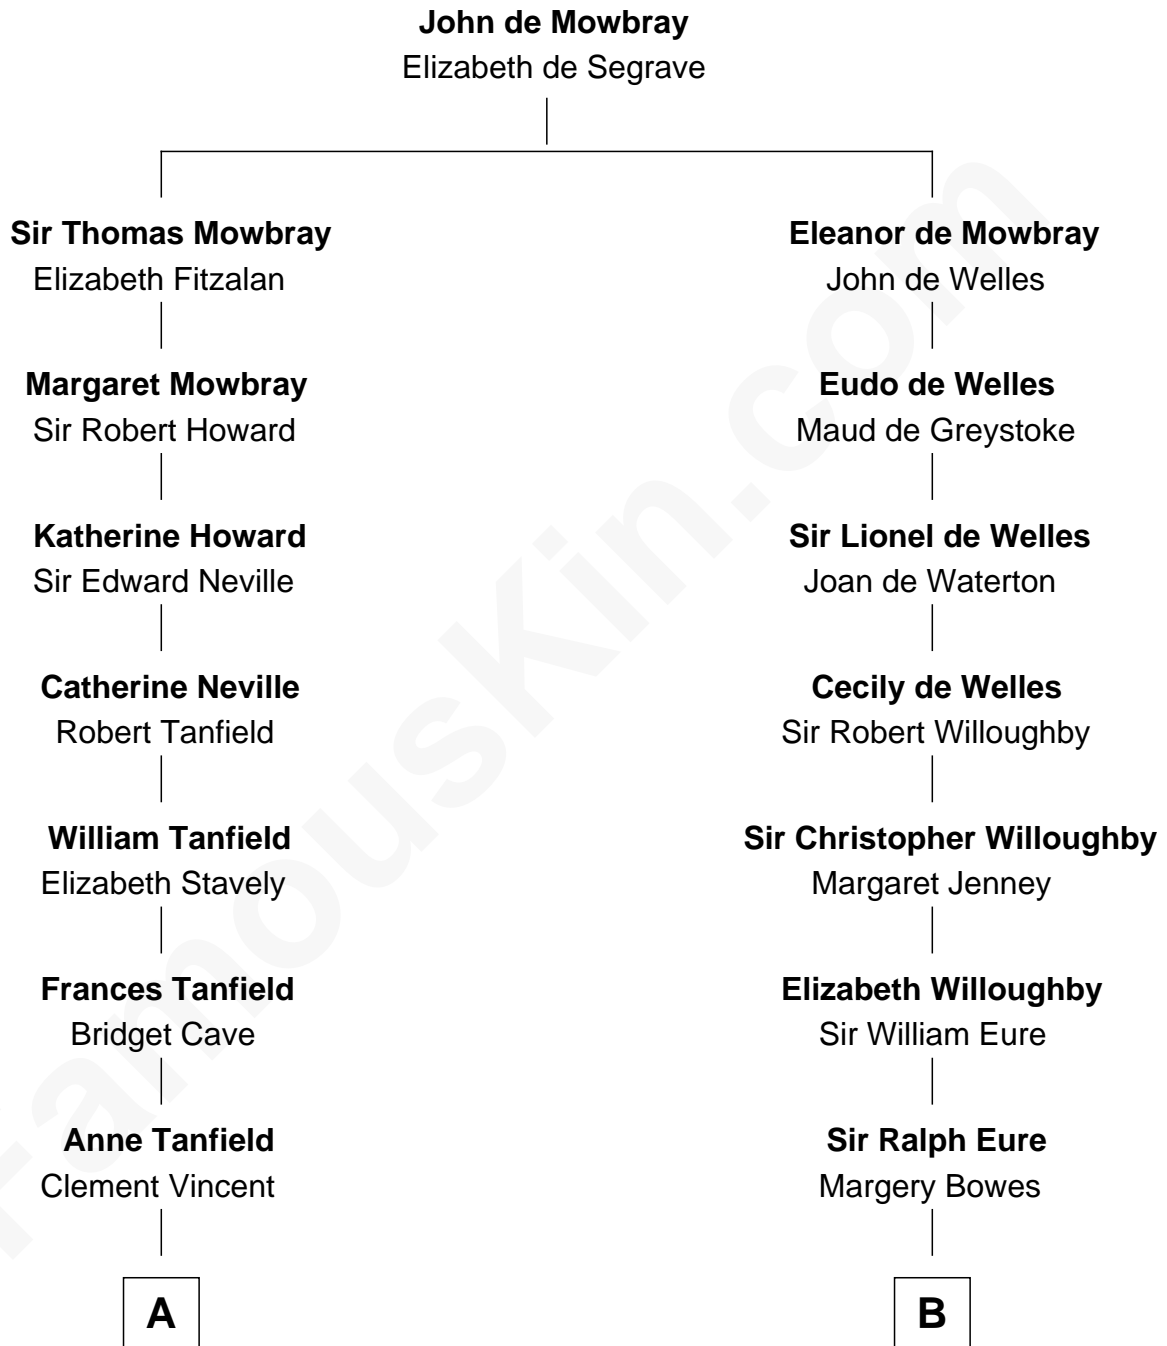

FamousKin.com

Relationship Chart of

Fitzhugh Lee

40th Governor of Virginia

16th cousin 5 times removed of

Catherine Middleton

Princess of Wales

C

John Harrison

Jane Hill

Thomas Harrison

Elizabeth Mary Temple

Dorothy Harrison

Ronald John James Goldsmith

Carole Elizabeth Goldsmith

Michael Francis Middleton